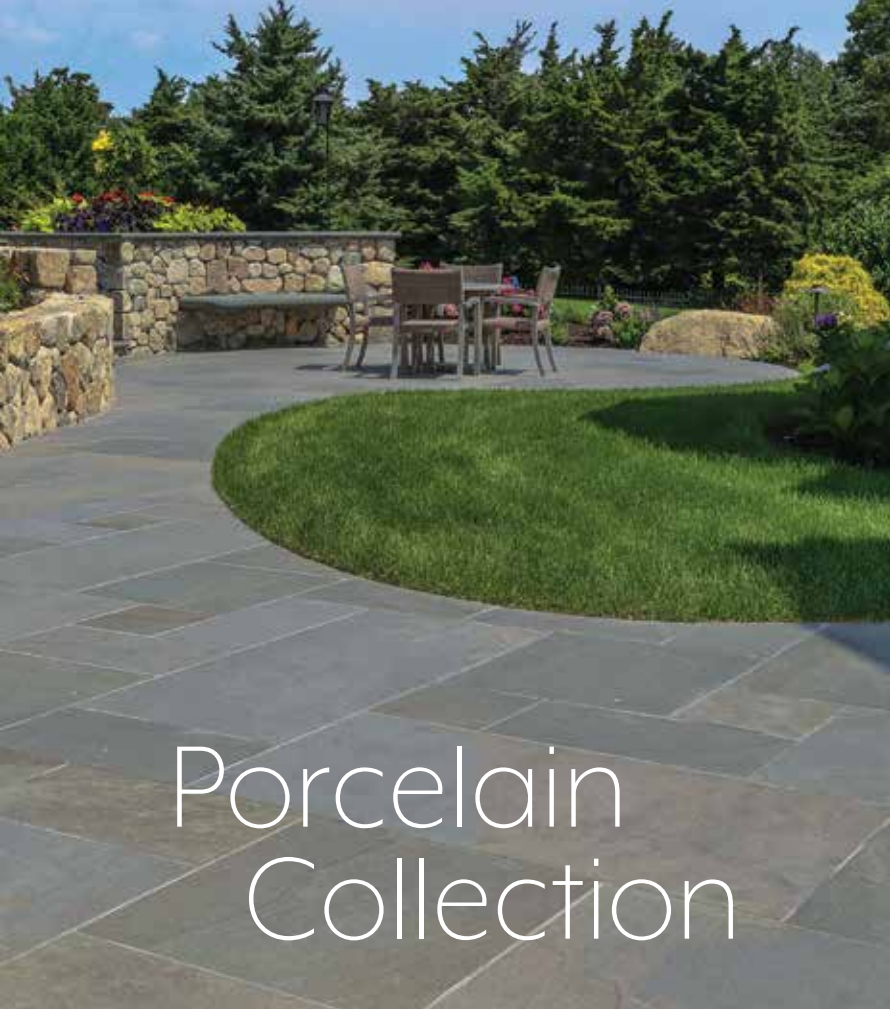

LURVEY
landscape supply

EVERBLUE Porcelain
Natural Cleft Full Range Bluestone

UNILOCK Porcelain
Quartzite Sand and Quartzite Dark Grey

2cm
Porcelain Collection

EVERBLUE Porcelain
Thermal Bluestone

EVERBLUE Porcelain Thermal Bluestone
w/ Natural Stone Bluestone Coping