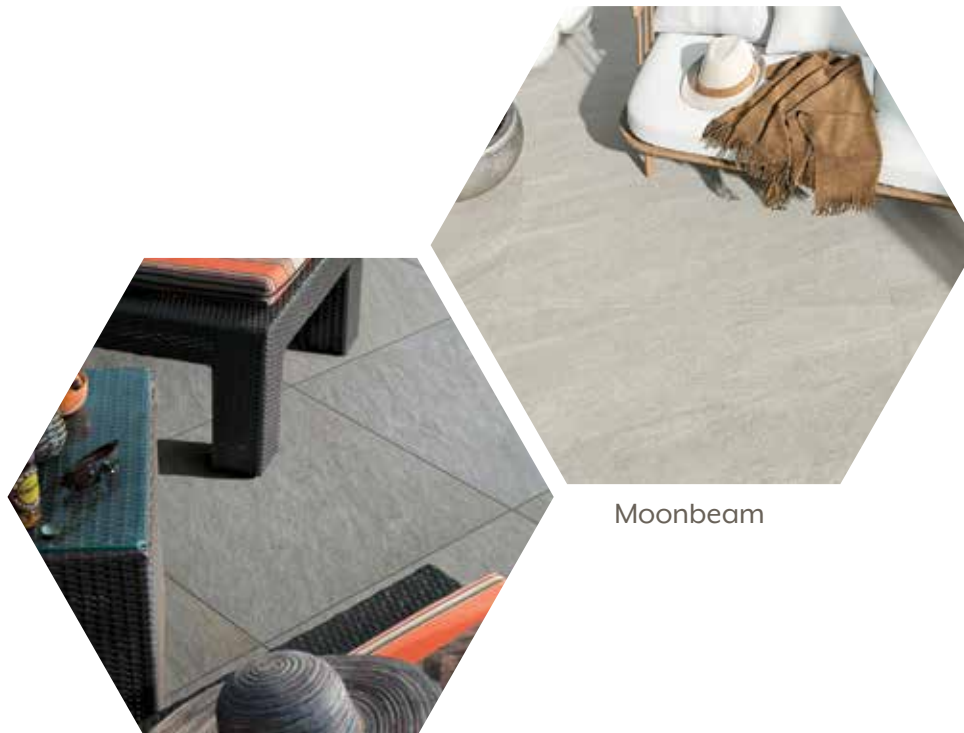

RIVER

MANTLE

NOON

8 x 48 | 12 x 48 | 13 x 24 Coping

EMBER

DAYLIGHT

HONEY

Waterfall