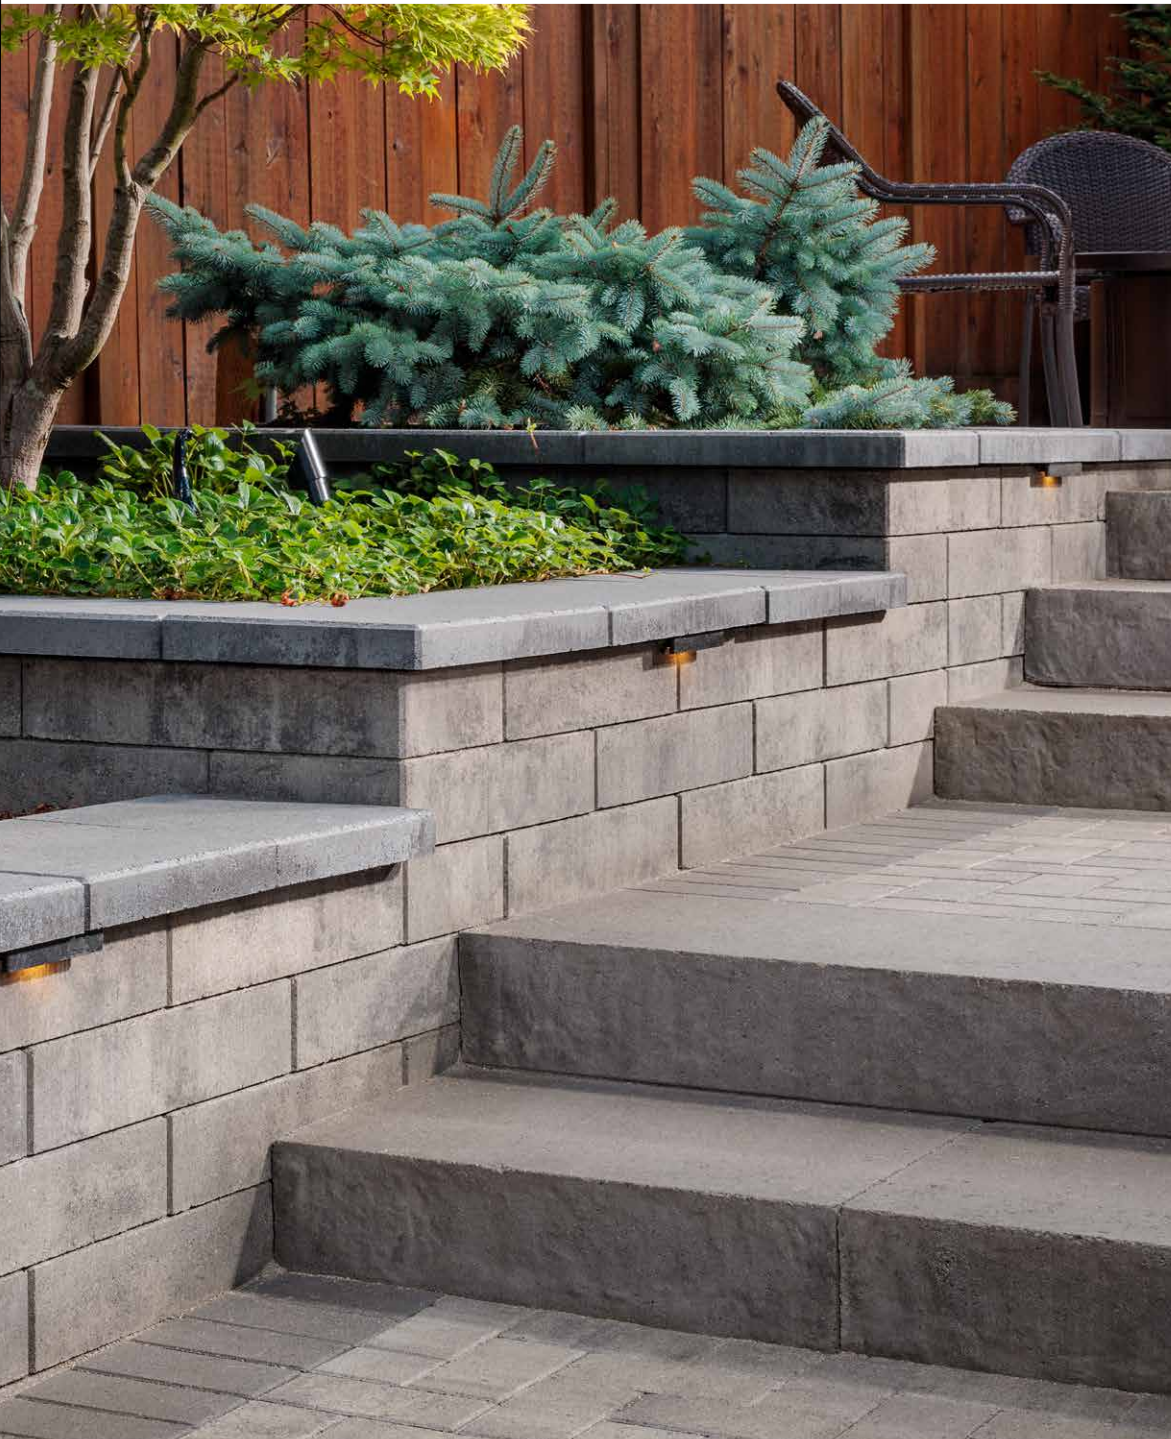

FREESTANDING ■ RETAINING ■ GARDEN

METROPOLITAN

- 64 Diamond Pro® Smooth
- 66 Melville Tandem™
- 68 Melville™ Wall

NATURAL

- 70 Ashlar Tandem™
- 72 Lamina Tandem™

HERITAGE

- 74 Diamond® 9D
- 76 Diamond Pro® Straight & Beveled
- 78 Diamond Pro Stone Cut®
- 80 Sterling®
- 82 Versa-Lok®
- 84 Wellington Wall®
- 86 Weston Stone™ Universal

Belgard wall products are backed by the industry's foremost team of experts in the manufacturing, engineering, installation, and maintenance of wall systems.