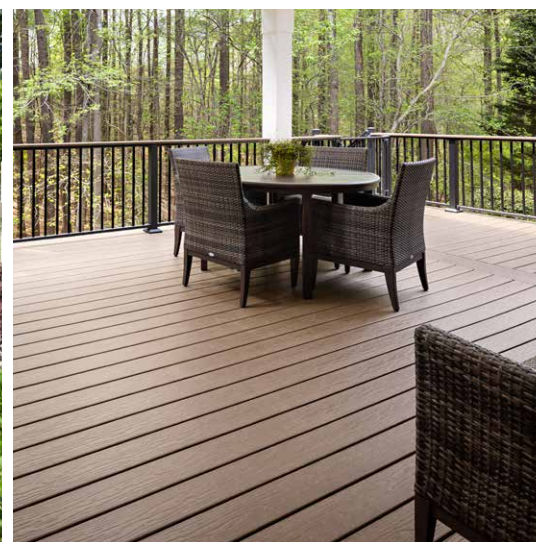

MODERN PILLAR LIGHT | PG 110
Belgard.com/Lighting

WESTON STONE™ FIRE PIT | PG 96
ELEMENTS™ SMOKE-LESS INSERT | PG 110

BARRETTE OUTDOOR LIVING®
VINYL SPADE PICKET FENCING | PG 113

MOISTURESHIELD® VISION™
COMPOSITE DECKING | PG 112