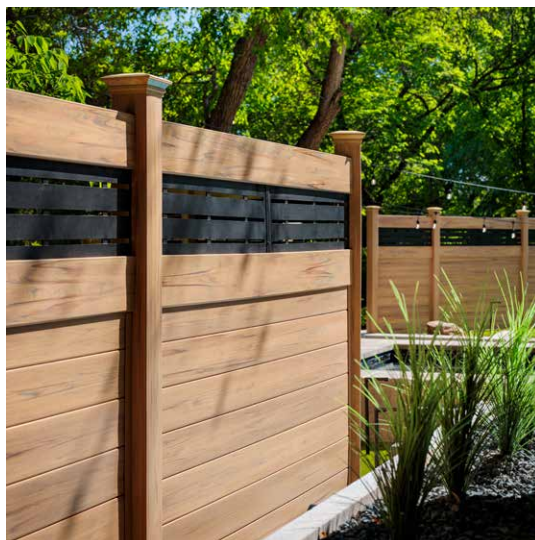

NOBLE PILLAR LIGHT | PG 110
Belgard.com/Lighting

PEBBLETEC® FIRE & WATER BOWLS | PG 110

BARRETTE OUTDOOR LIVING® HORIZONTAL PRIVACY VINYL FENCING WITH DECORATIVE SCREEN PANEL TOP | PG 113

MOISTURESHIELD® MERIDIAN™ COMPOSITE DECKING | PG 112