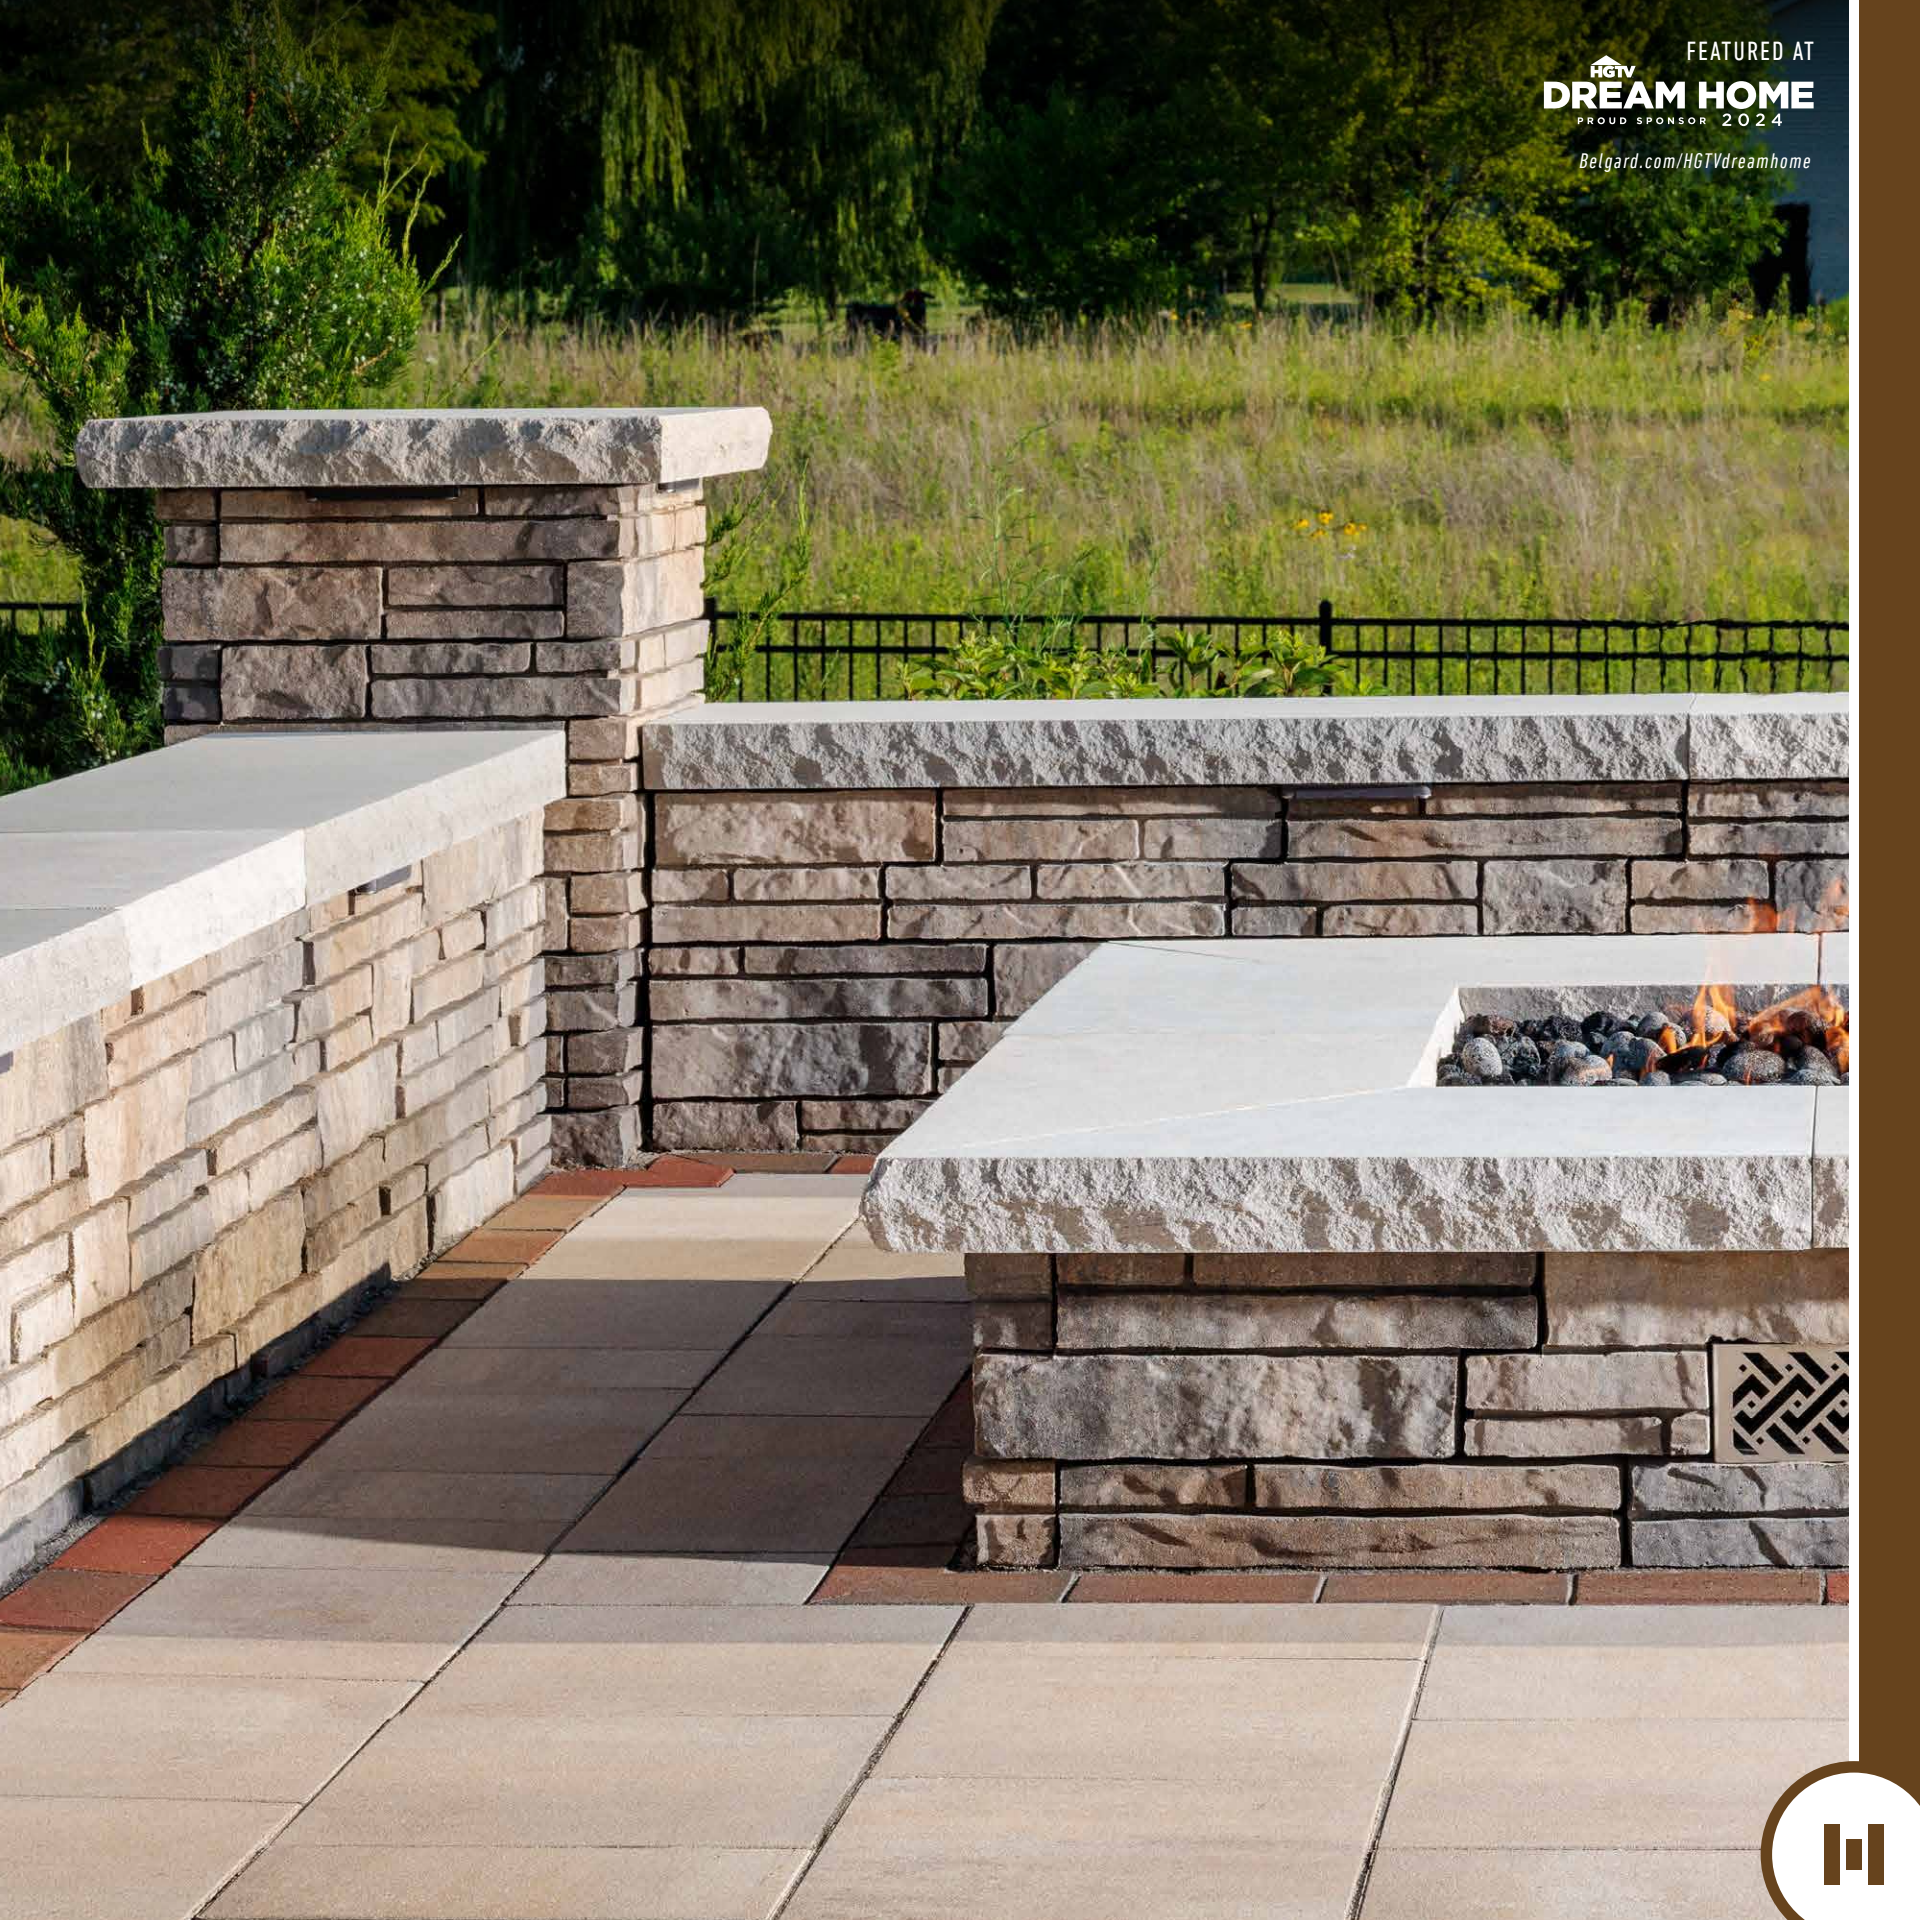

7 x 18⁷/₁₆ x 2⁵/₁₆

3¹/₄ x 24 x 15
Cap

Construction pieces available. Scan product QR code for details.

FEATURED AT
HGTV
DREAM HOME
PROUD SPONSOR 2024

Belgard.com/HGTVdreamhome

DIAMOND 9D[®]

STRAIGHT FACE

Scan for
product
information