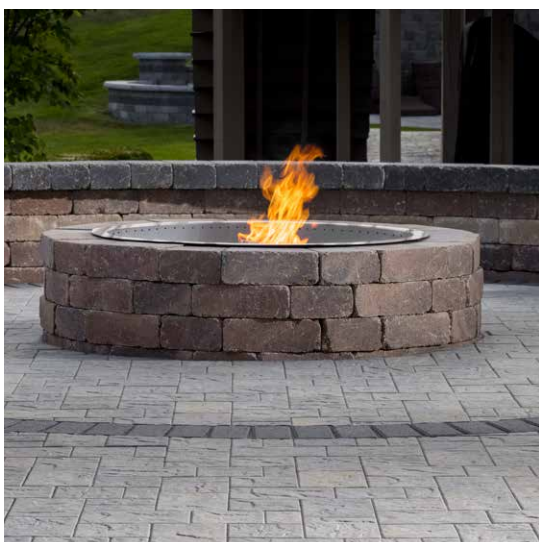

MODERN PILLAR LIGHT | PG 110
Belgard.com/Lighting

WESTON STONE™ FIRE PIT | PG 96
ELEMENTS™ SMOKE-LESS INSERT | PG 110

BARRETTE OUTDOOR LIVING®
VINYL SPADE PICKET FENCING | PG 113

MOISTURESHIELD® VISION™
COMPOSITE DECKING | PG 112