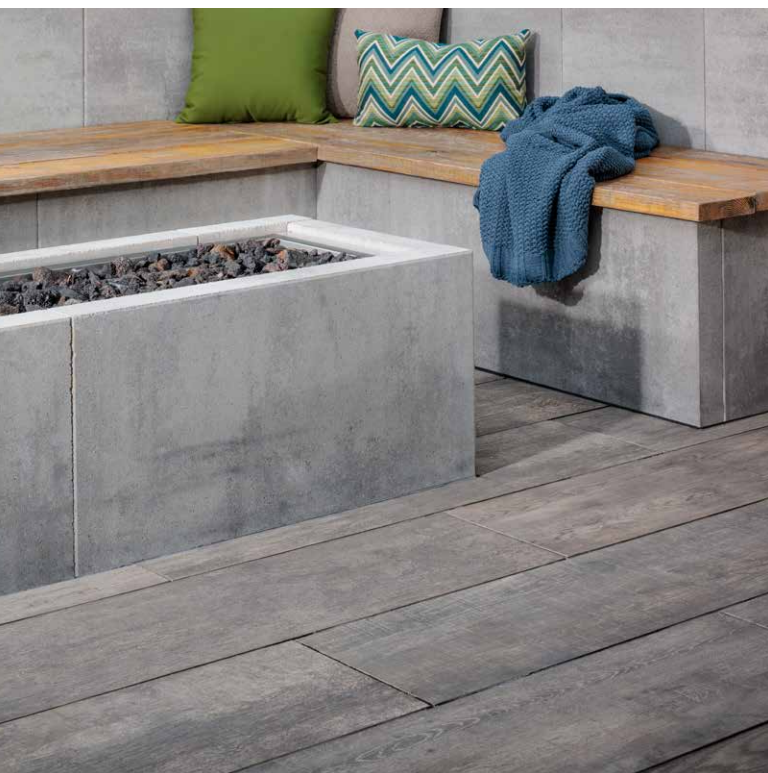

NOON

WOOD FINISH

Scan for
product
information

MIRAGE
INSPIRING BETTER LIVING