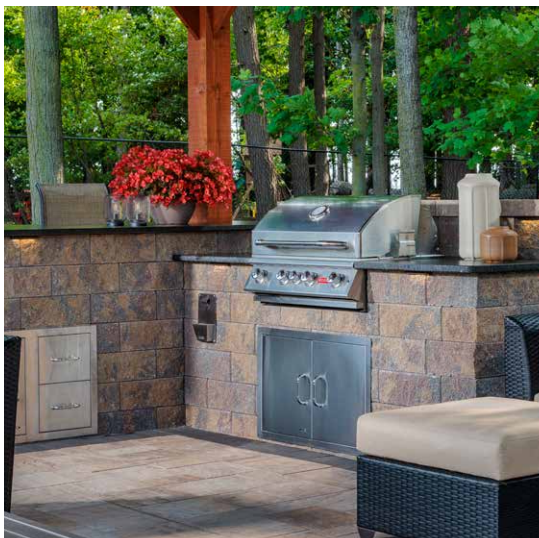

FINISH YOUR SPACE

For a cohesive look, add finishing touches to your space with these products that coordinate with the **Heritage Collection**.

VERSA-LOK® WALL | PG 82