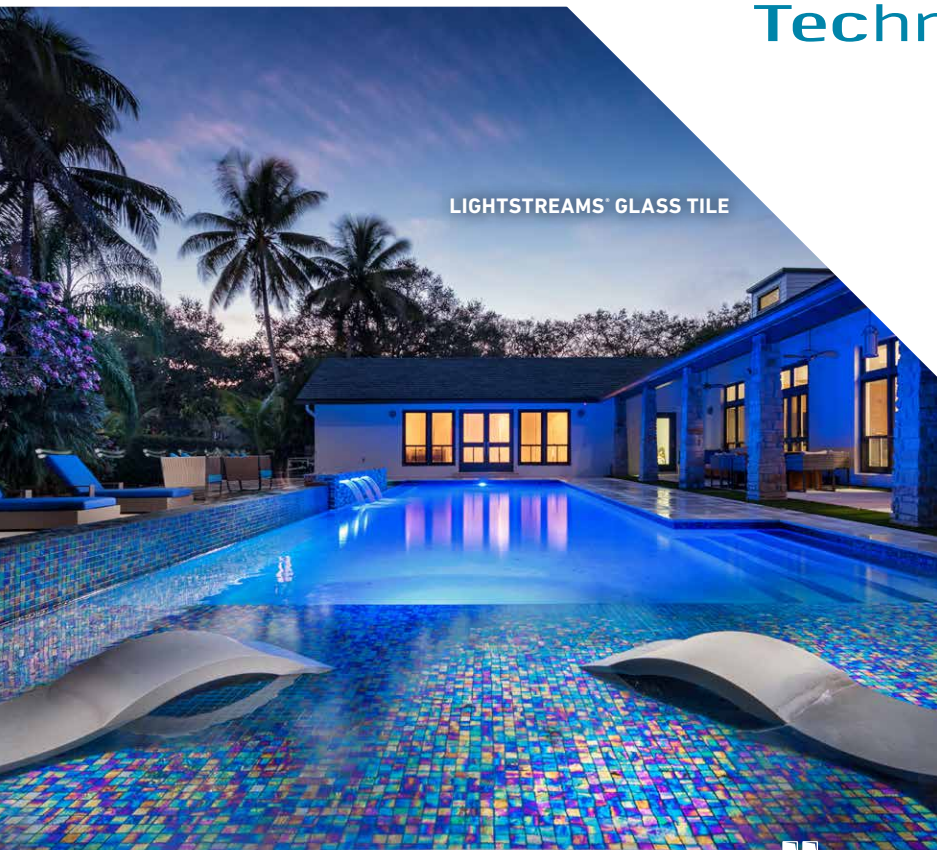

Fencing &
RAILING

Premium Pool Finishes for **POOLSCAPES**

PebbleTec® offers the “World’s Most Trusted Pool Finishes,” renowned among both pool builders and consumers. Choose from a wide spectrum of exquisite water colors, as well as pool finish textures that range from natural to ultra-smooth. Working exclusively with a network of authorized PebbleTec installers, we create some of the most beautiful and enduring pools in the world.

A LASTING OASIS

*Explore our array of stunning finishes
and artisan pool enhancements.*

PEBBLESHEEN®

PEBBLESHEEN®

Pebble Technology®

LIGHTSTREAMS® GLASS TILE

LIGHTSTREAMS® GLASS TILE

Enhance, Maintain &
FORTIFY