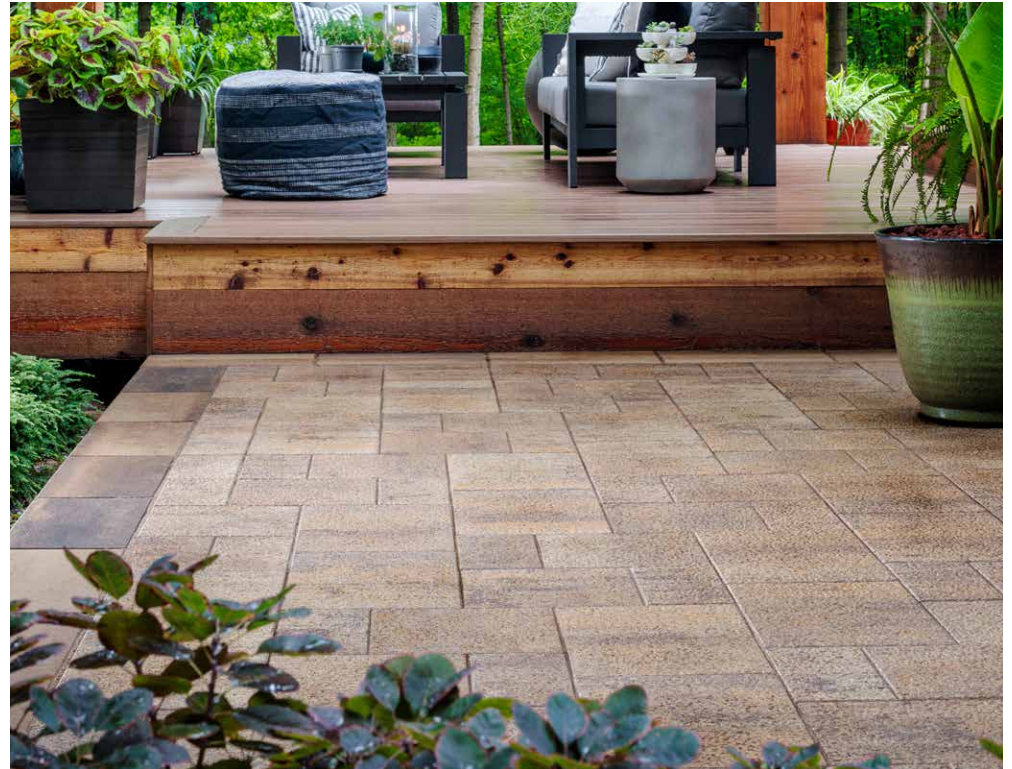

ORGANIC
HAND-TOOLED LOOK

FEATURED AT
HGTV DREAM HOME
PROUD SPONSOR 2024

Belgard.com/HGTVdreamhome

BASALT™

PAVER / 60MM

Scan for
product
information

 **DURAFUSION™
+ COLORTECH™**
See page 13

 DANVILLE BEIGE