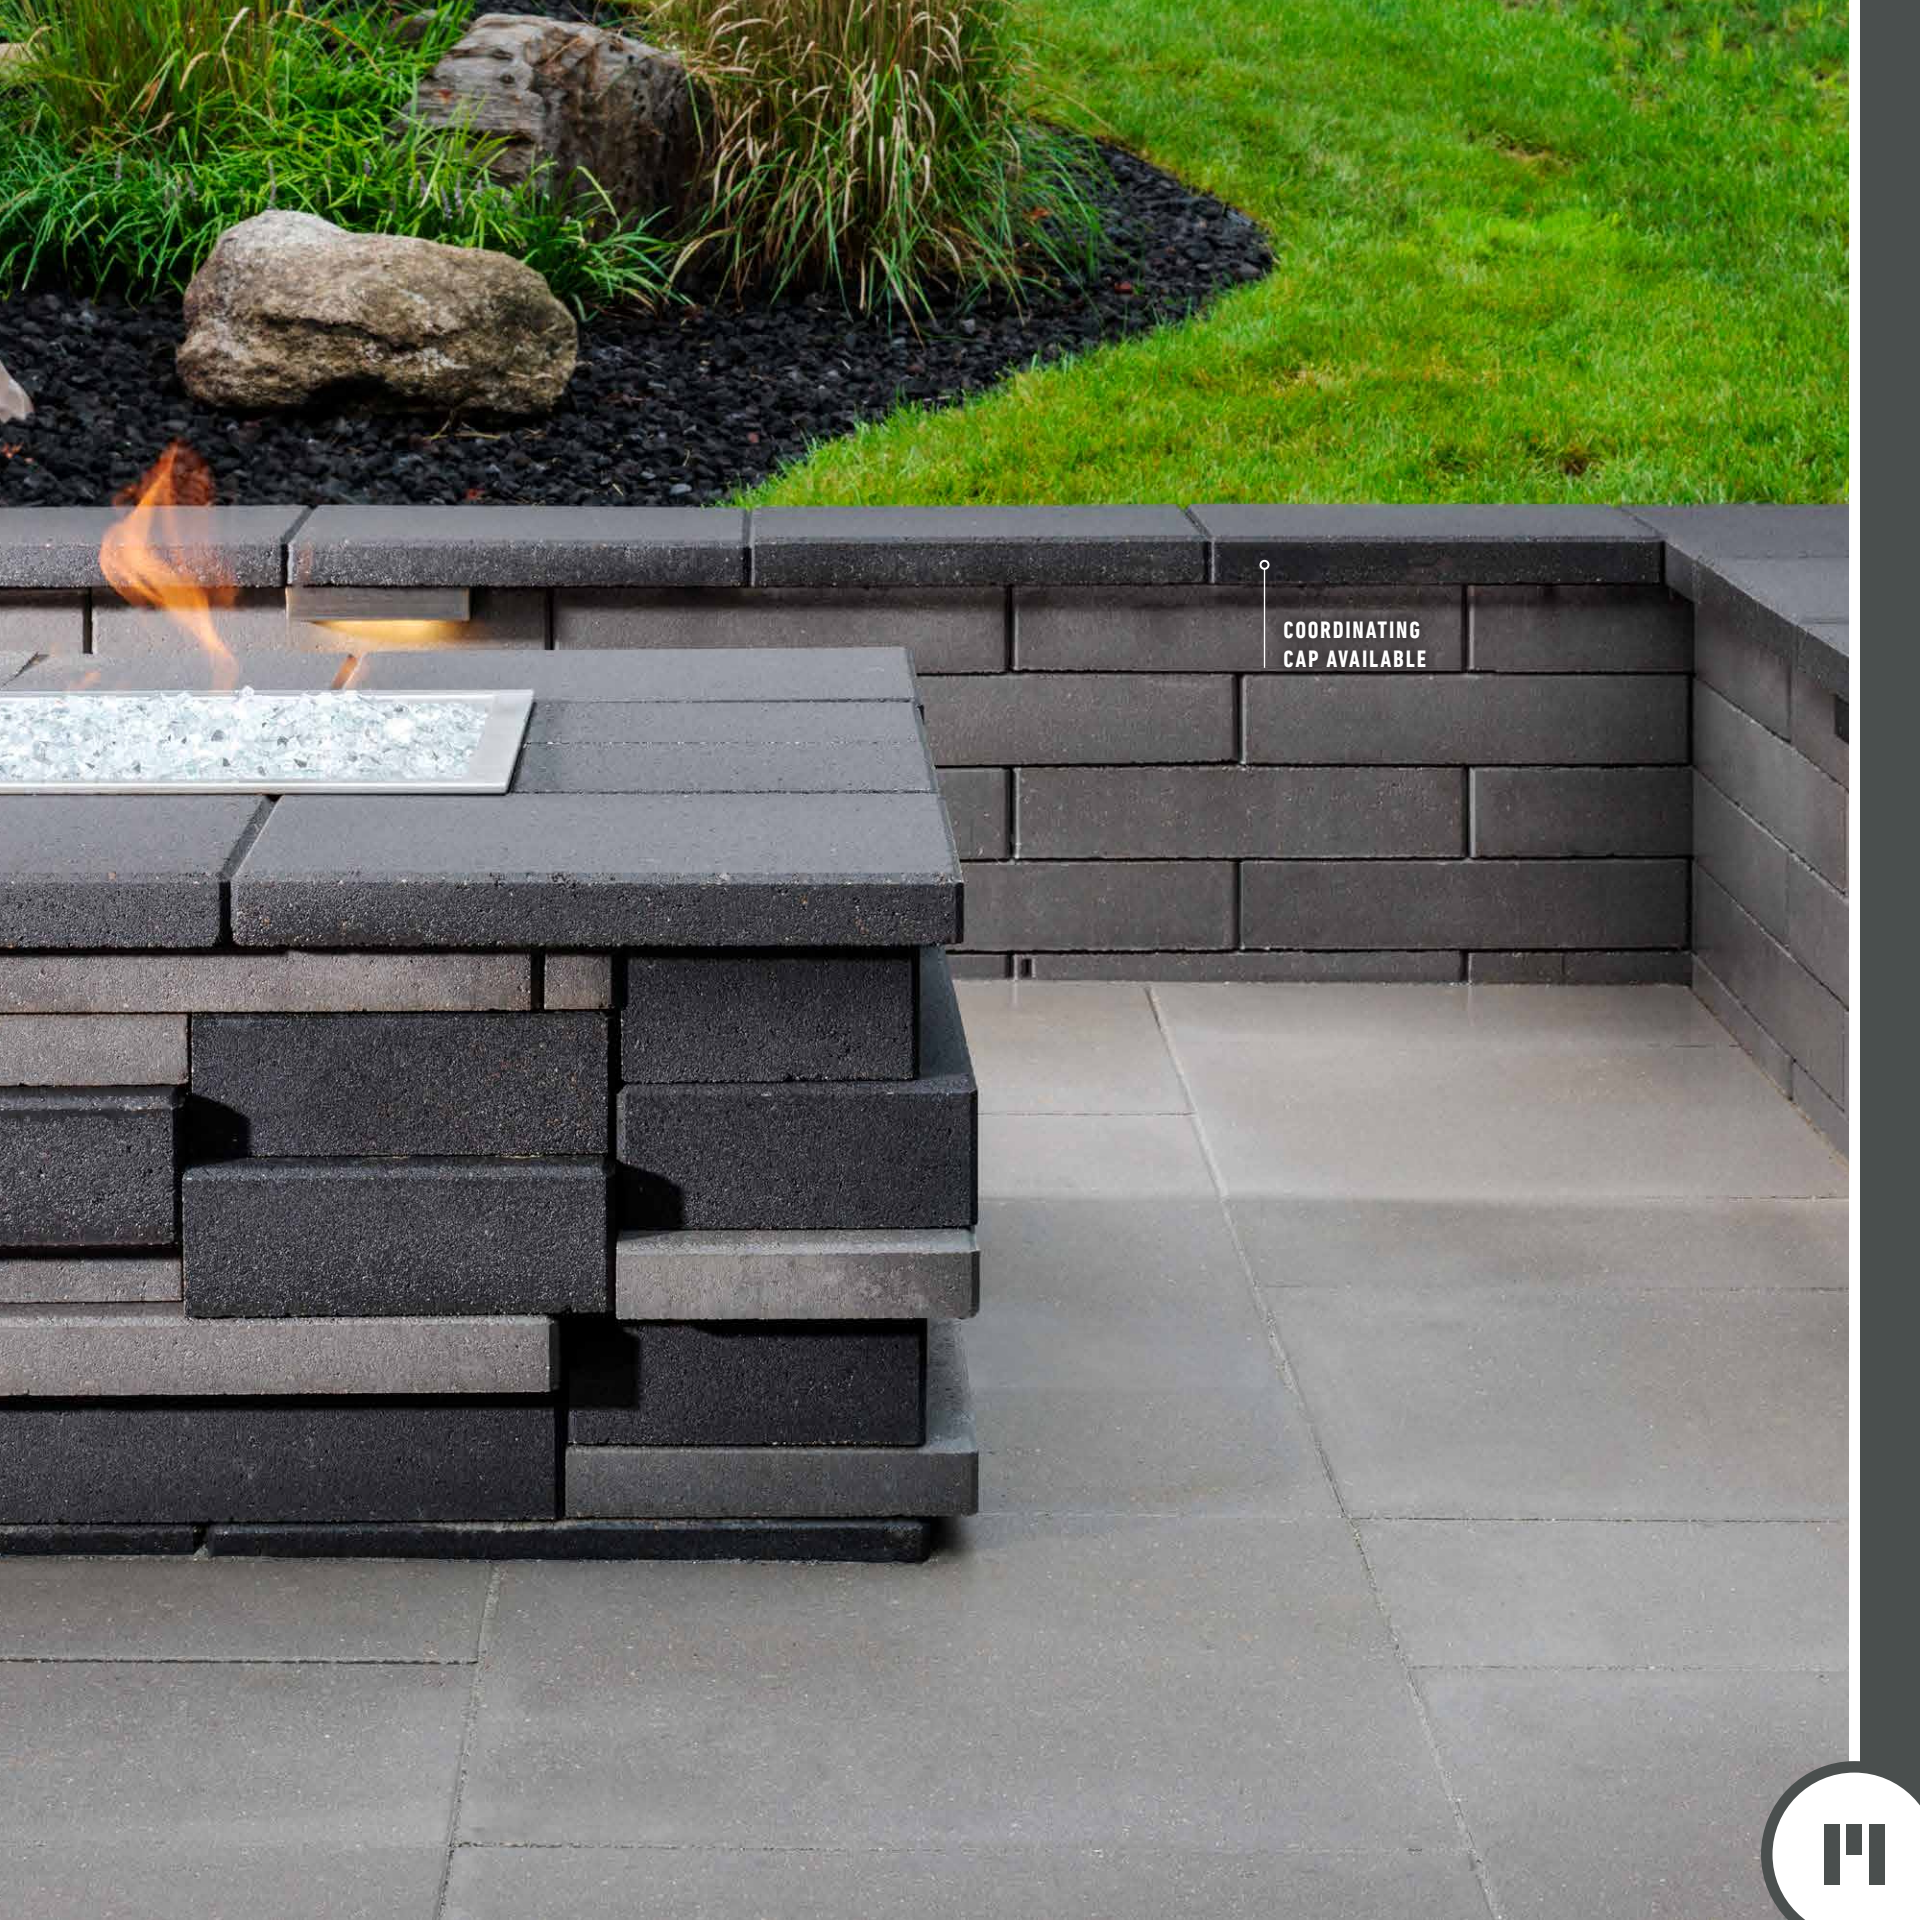

COORDINATING
CAP AVAILABLE