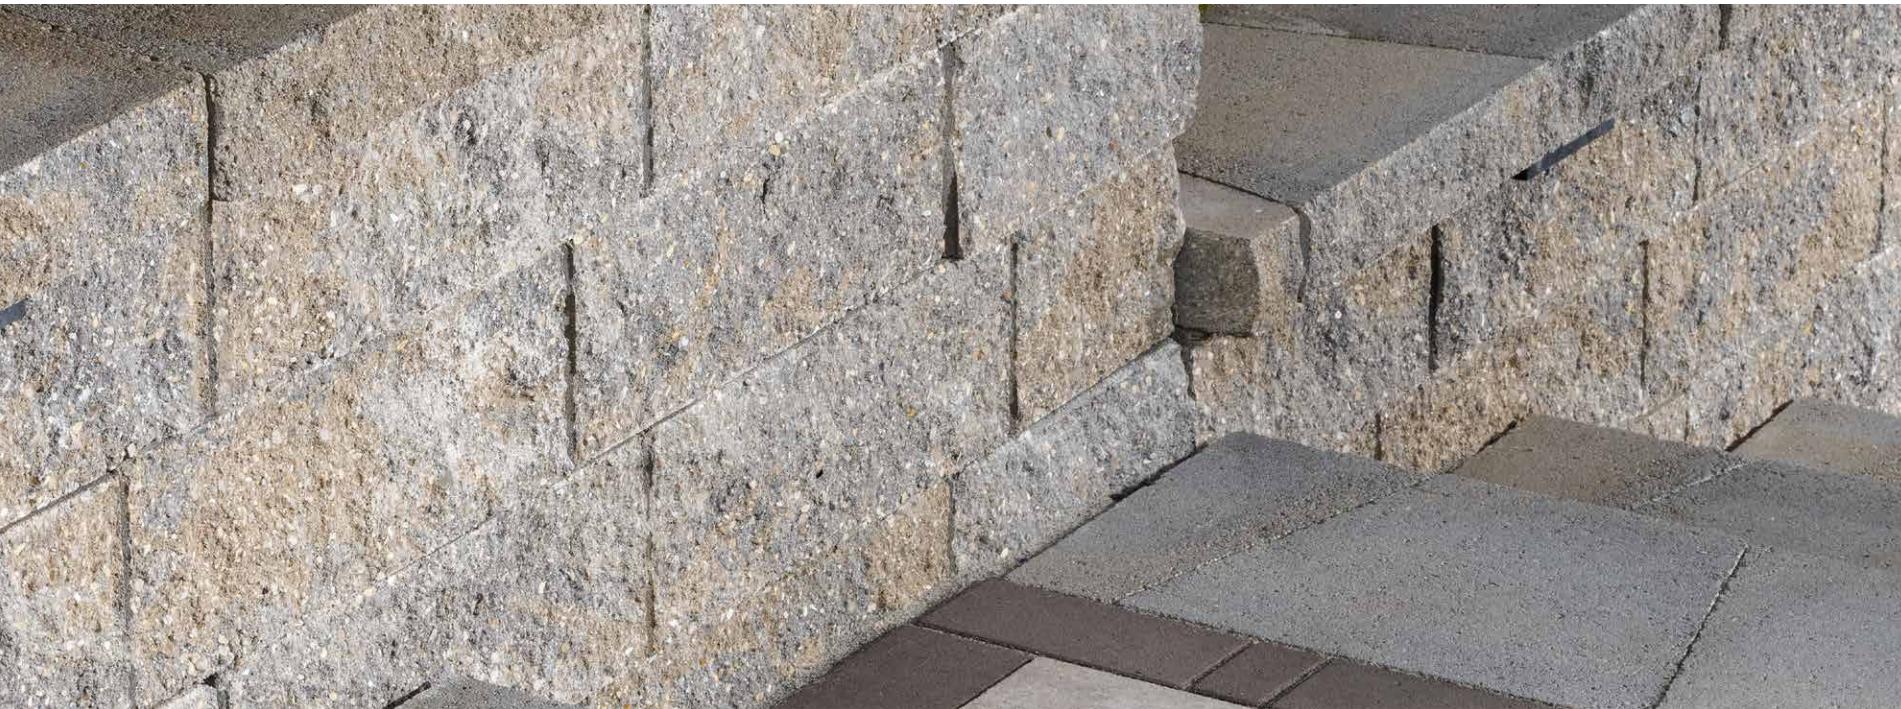

H x W x D

8 x 18 x 12

4 x 17 x 10
4" Cap

Corner unit available. Scan product QR code for details.

Scan for
product
information

STERLING®

FREESTANDING / RETAINING WALL / COLUMN

COORDINATING
CAP AVAILABLE