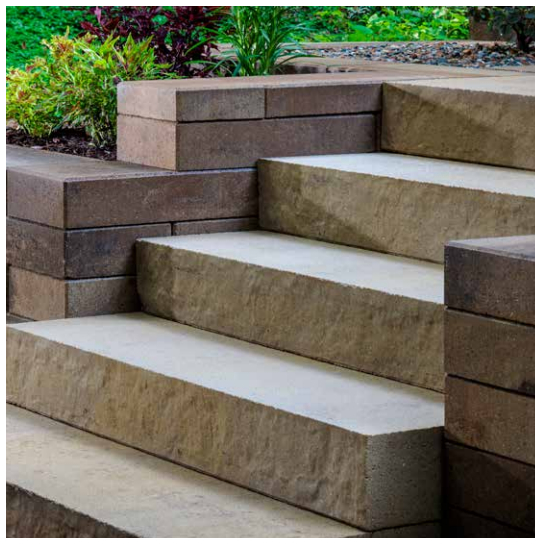

LANDINGS™ STEP | PG 106