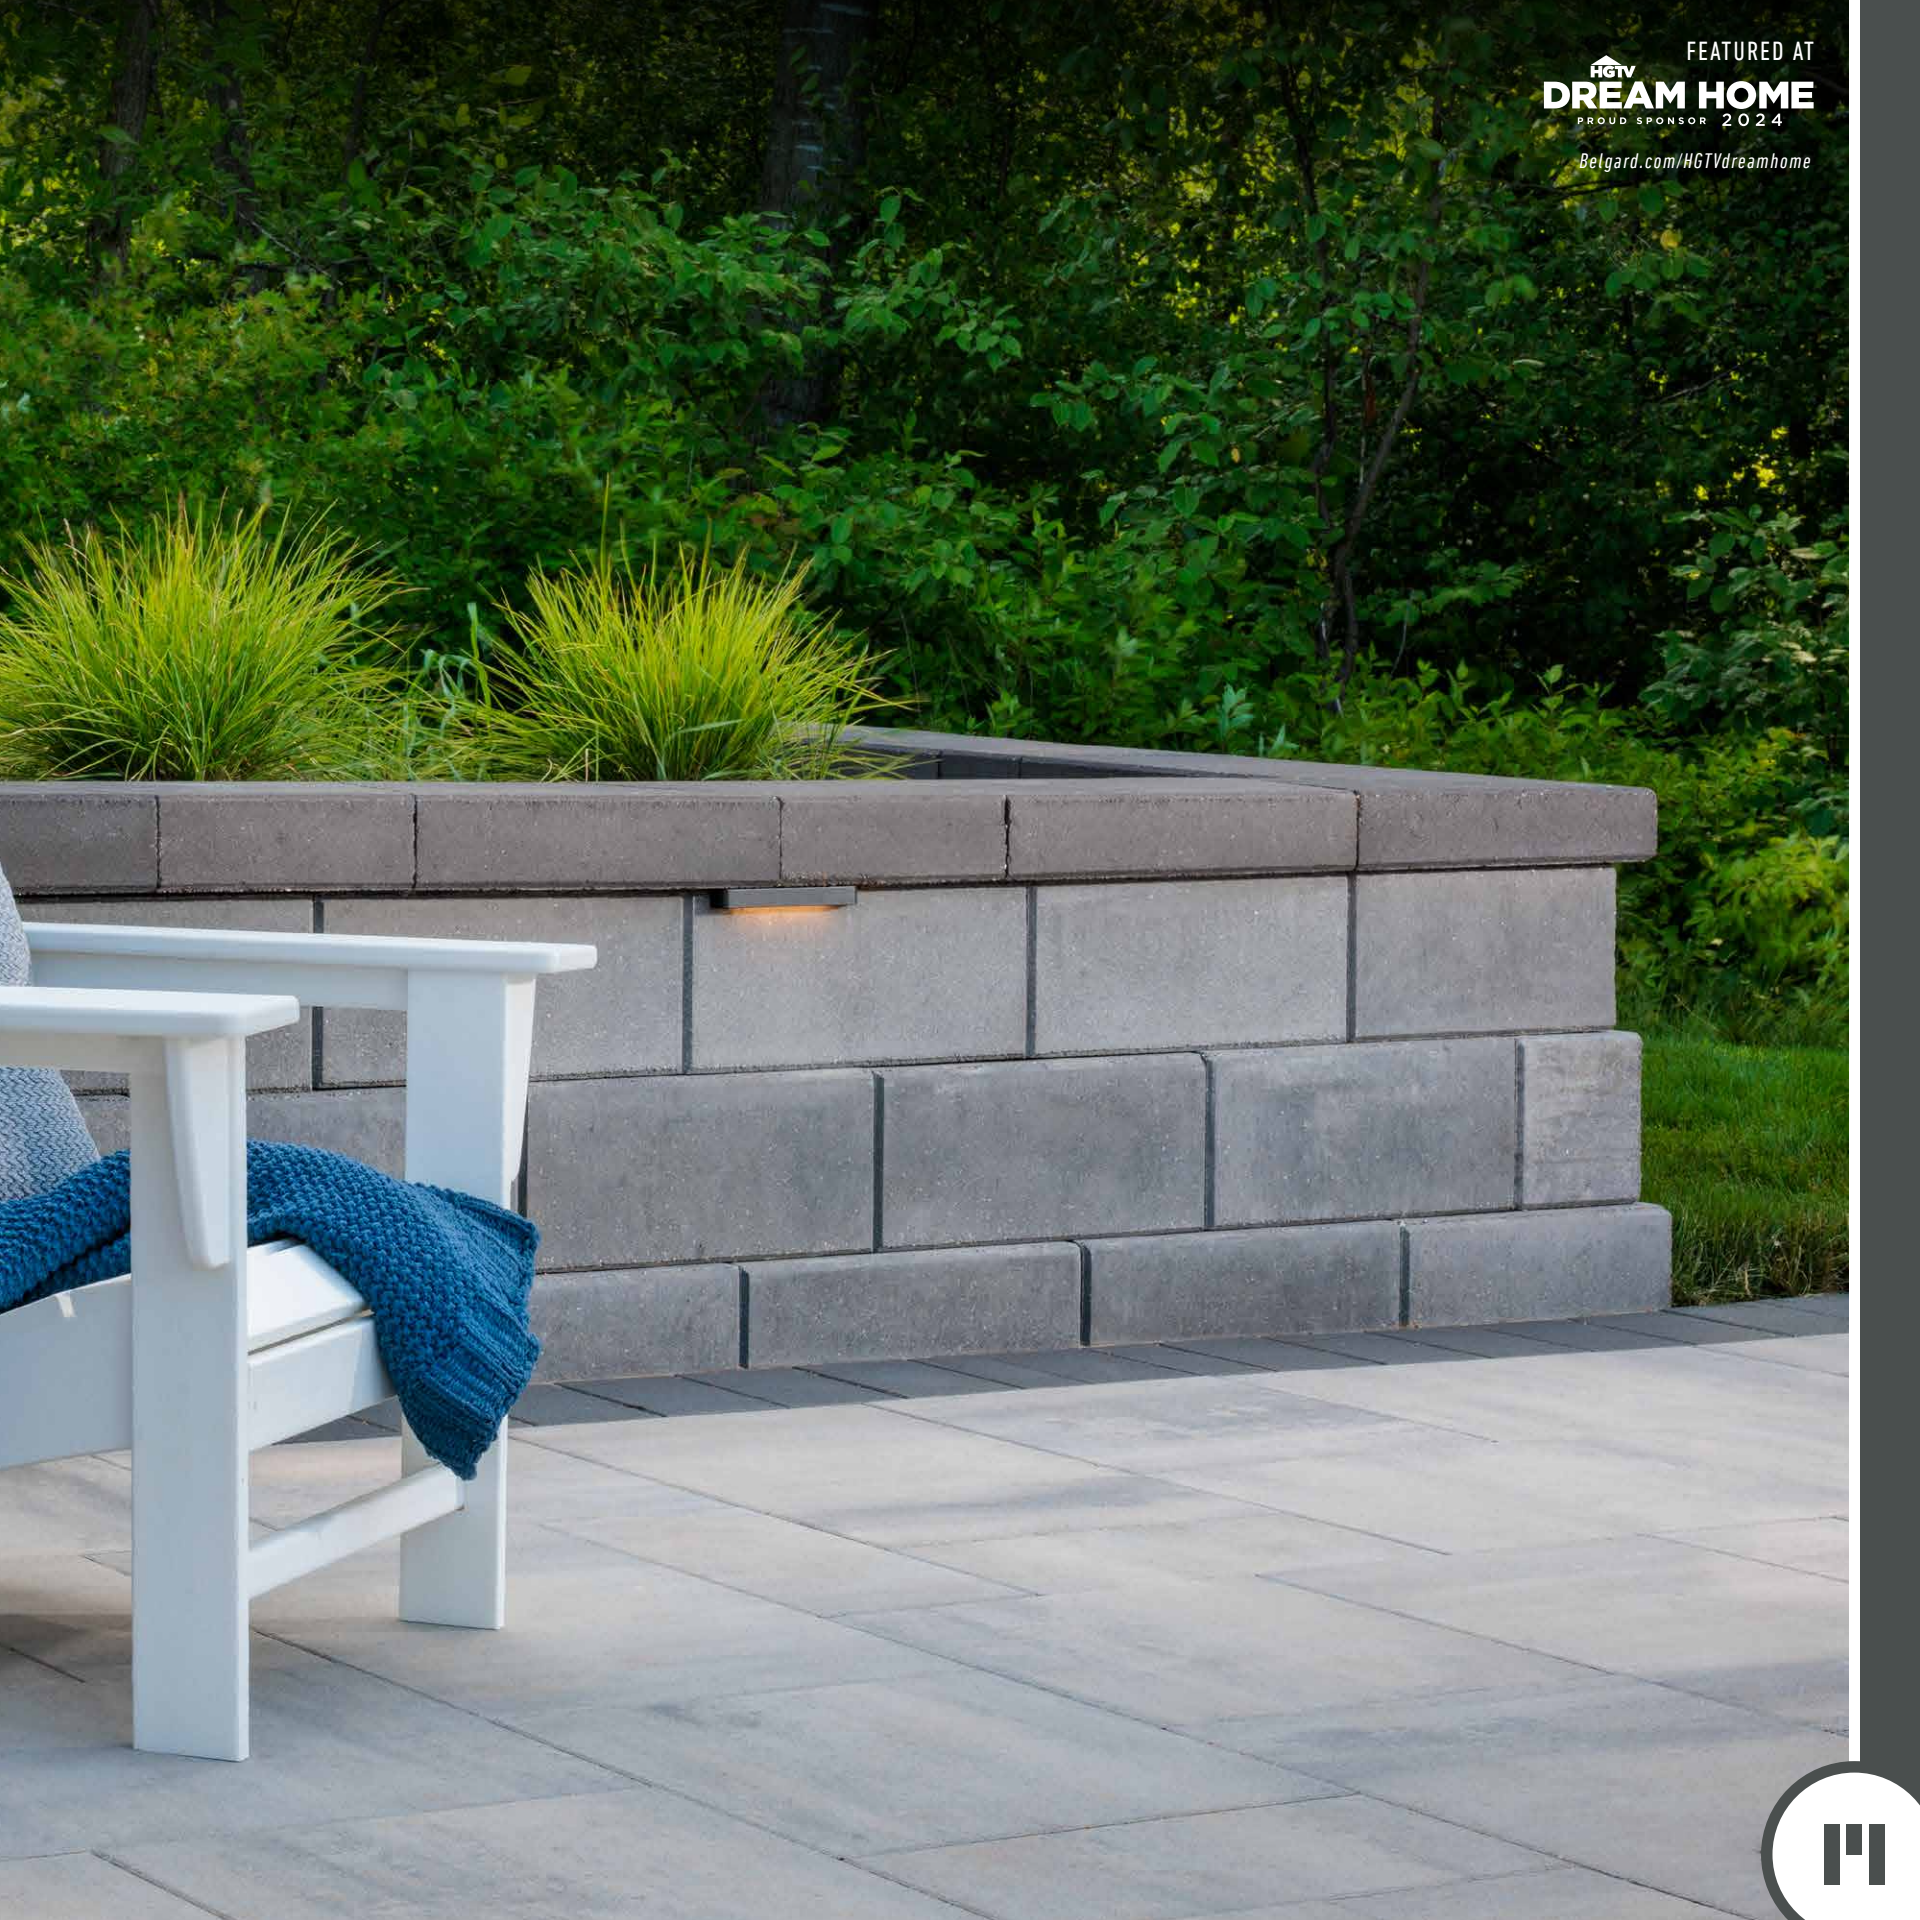

H x W x D

8 x 18 x 12

4 x 18 x 12½
4" Cap

Corner & Column units available. Scan product QR code for details.

FEATURED AT
HGTV
DREAM HOME
PROUD SPONSOR 2024

[B Belgard.com/HGTVdreamhome](http://Belgard.com/HGTVdreamhome)