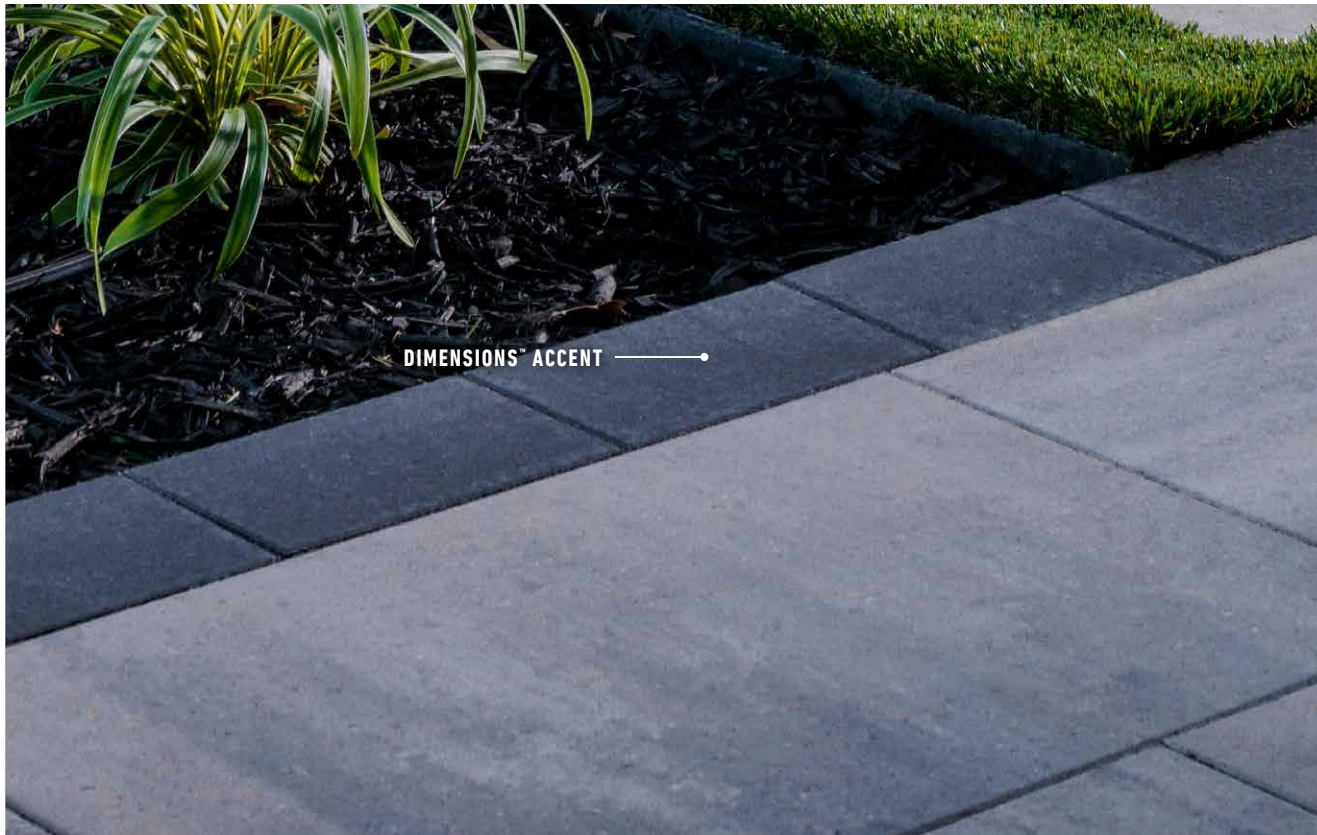

DIMENSIONS™ ACCENT

Scan for
product
information

ACCENT / 60MM

DIMENSIONS™ ACCENT

3 x 9

Only available in Midnight

6 x 9