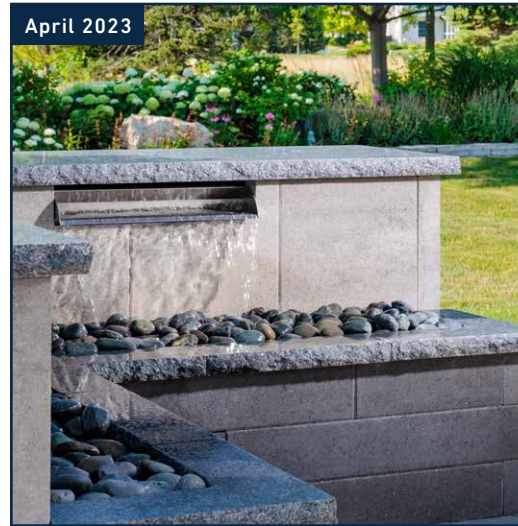

BELLAS LANDSCAPING
Bloomington, IL