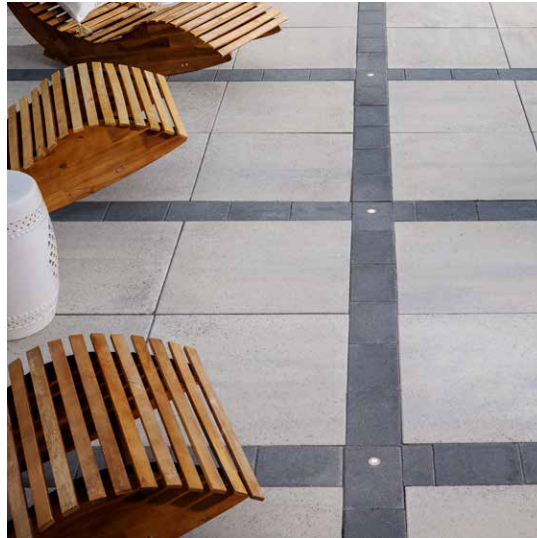

DOT LIGHTS | PG 110
Belgard.com/Lighting

ELEMENTS™ CAST STONE RECTANGLE FIRE PIT | PG 110

ELEMENTS™ BLUE DIAMOND SMOKER | PG 110

ELEMENTS™ PERGOLA WITH SPRIG
DECORATIVE SCREEN PANELS | PG 111

PEBBLETEC® TROPICAL BREEZE POOL FINISH | PG 114