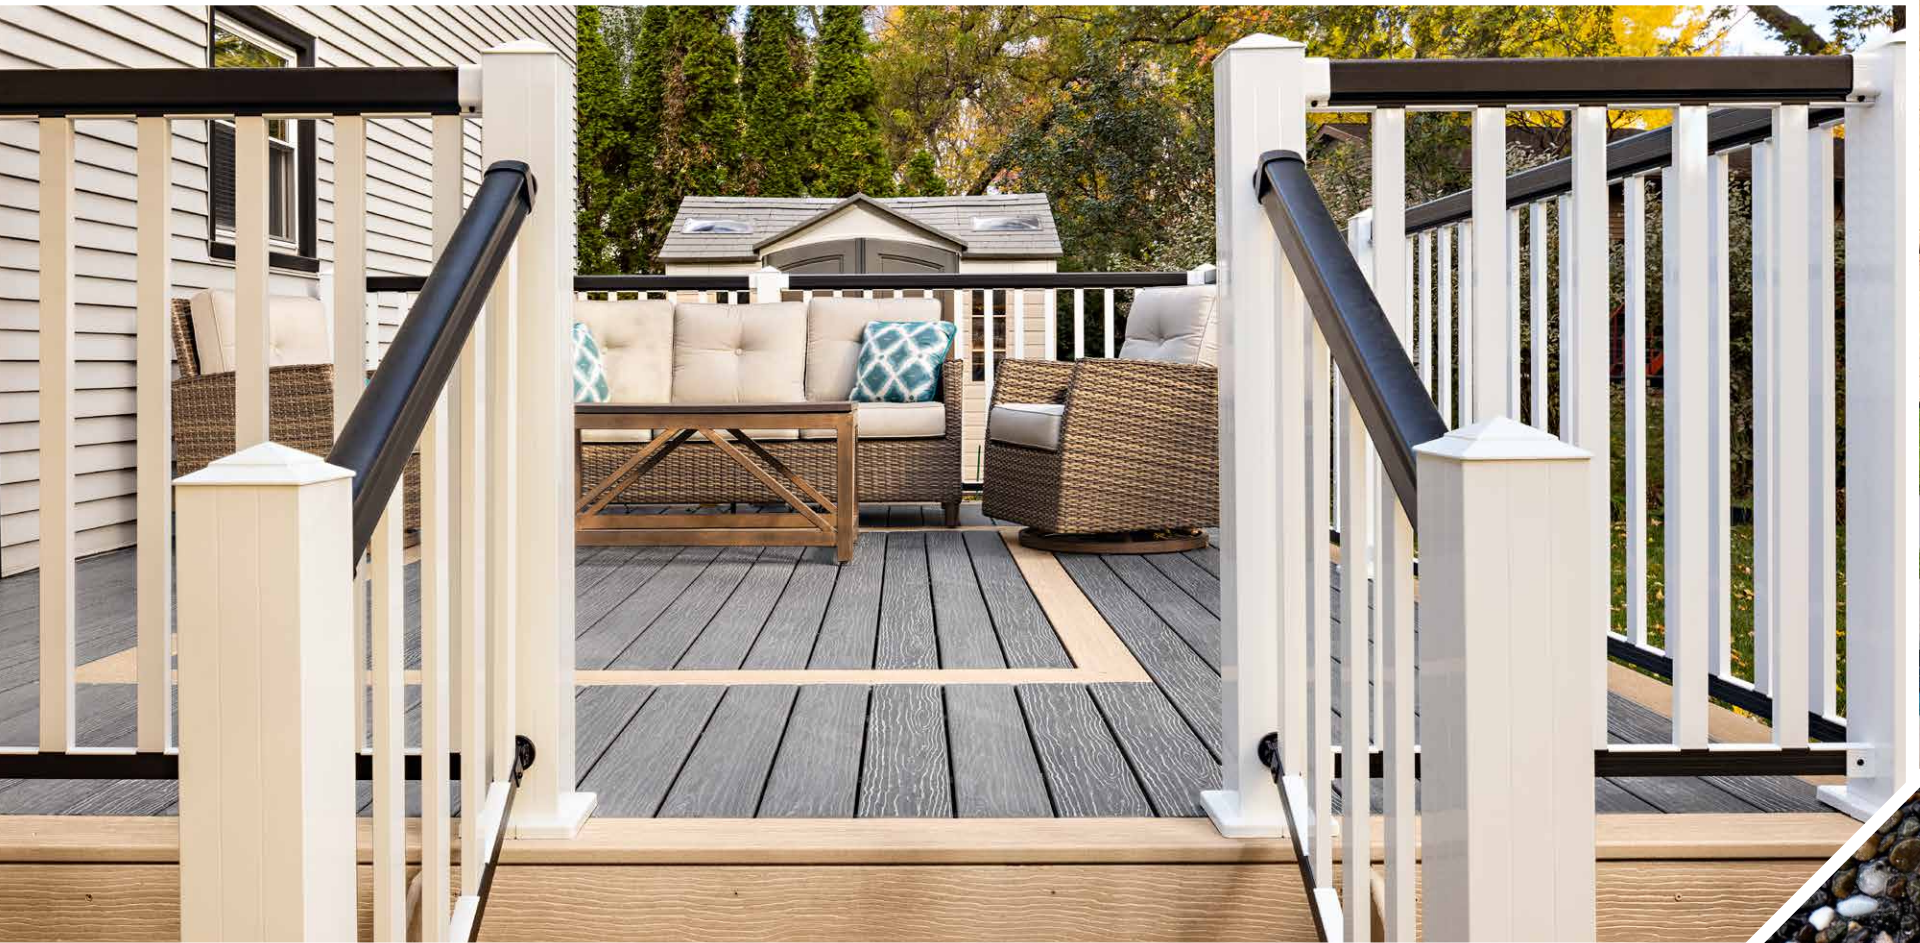

PEWTER

FEATURED AT
HGTV
DREAM HOME
PROUD SPONSOR 2023

[B Belgard.com/HGTVdreamhome](http://Belgard.com/HGTVdreamhome)

FROM YOUR
Door

TO YOUR
FenceLine

The Oldcastle APG family of brands goes beyond Belgard pavers and walls to provide everything you need to complete your outdoor living space. In these pages, learn more about our other brands that you can trust to pair effortlessly with Belgard and bring your complete outdoor living vision to life.