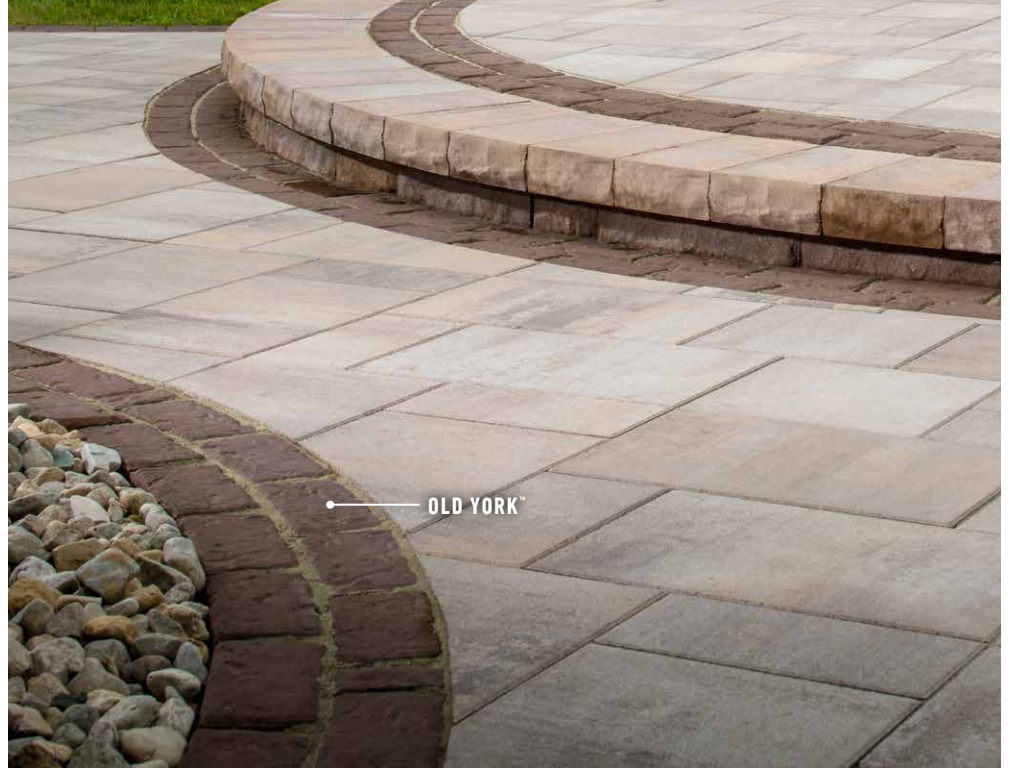

OLD YORK™

design tip
💡 Old York™ can create distinctive borders or accent banding.

DURAFUSION™
See page 13