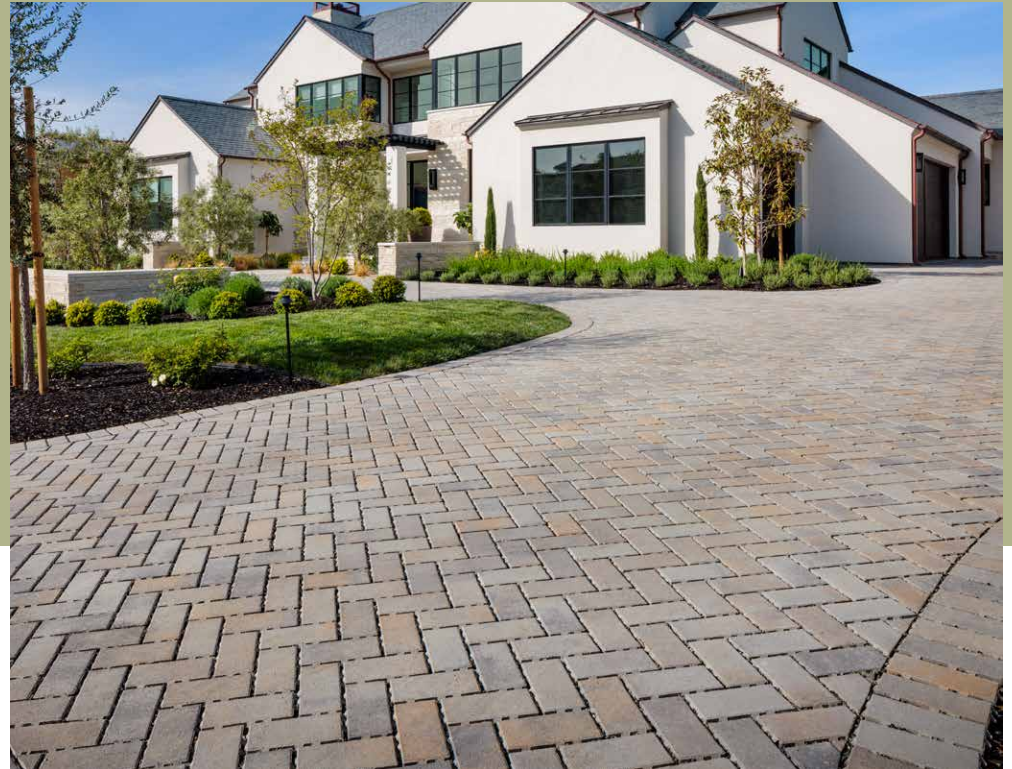

AQUALINE™

PERMEABLE PAVER / 80MM

Scan for
product
information

design tip

Holland Stone in Charcoal creates eye-catching border designs for Aqualine projects.