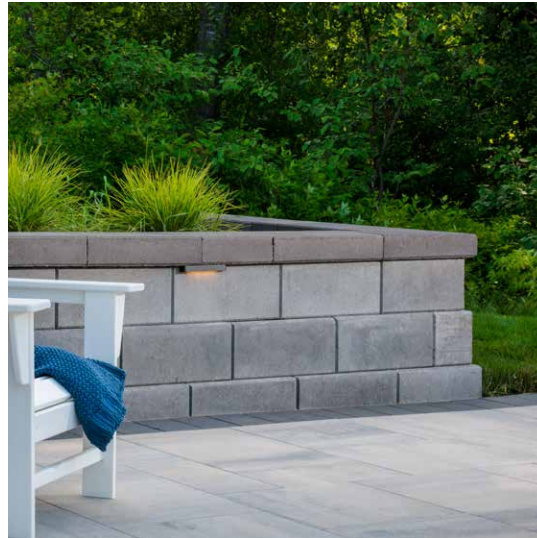

MELVILLE™ WALL & CAP | PG 68

DIAMOND PRO® SMOOTH FACE | PG 64

MODERN PATH LIGHT | PG 110
Belgard.com/Lighting

ARTFORMS™ | PG 90
ELEMENTS™ GRILL & DOORS | PG 110

RDI® ELEVATION™ CABLE RAILING | PG 113

MOISTURESHIELD® MERIDIAN™
COMPOSITE DECKING | PG 112