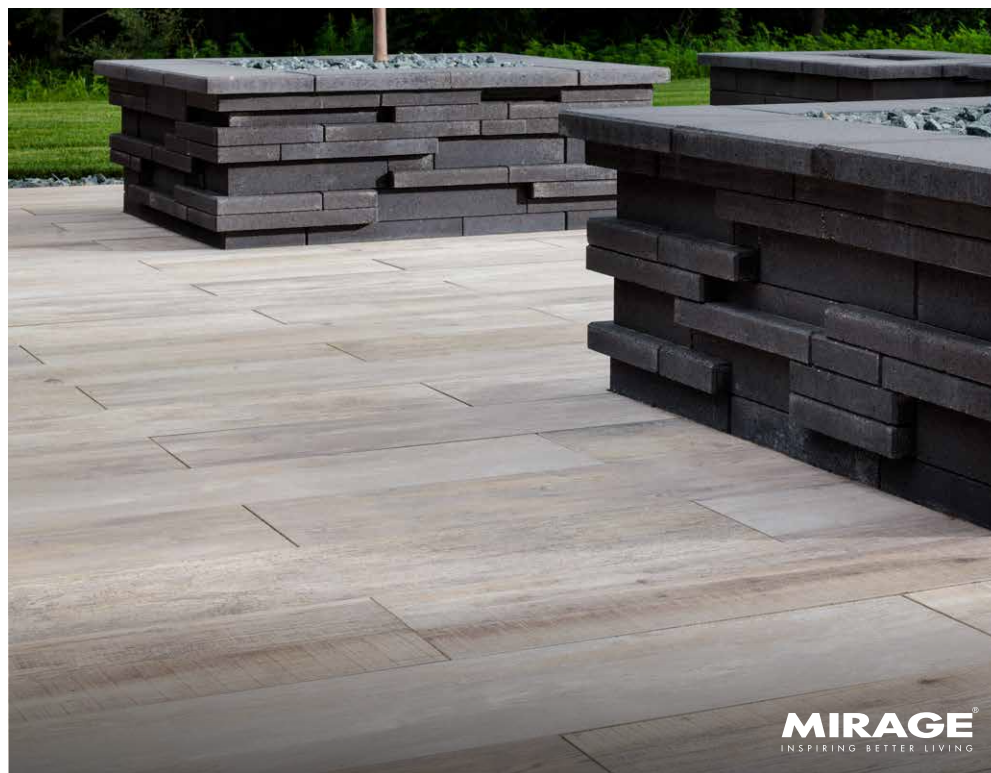

MIRAGE
INSPIRING BETTER LIVING

 **v2**
MOONBEAM
LG 01 ST

 **v2**
SHARKSKIN
LG 04 ST

24 x 48

NOON

WOOD FINISH

Scan for
product
information

MIRAGE
INSPIRING BETTER LIVING