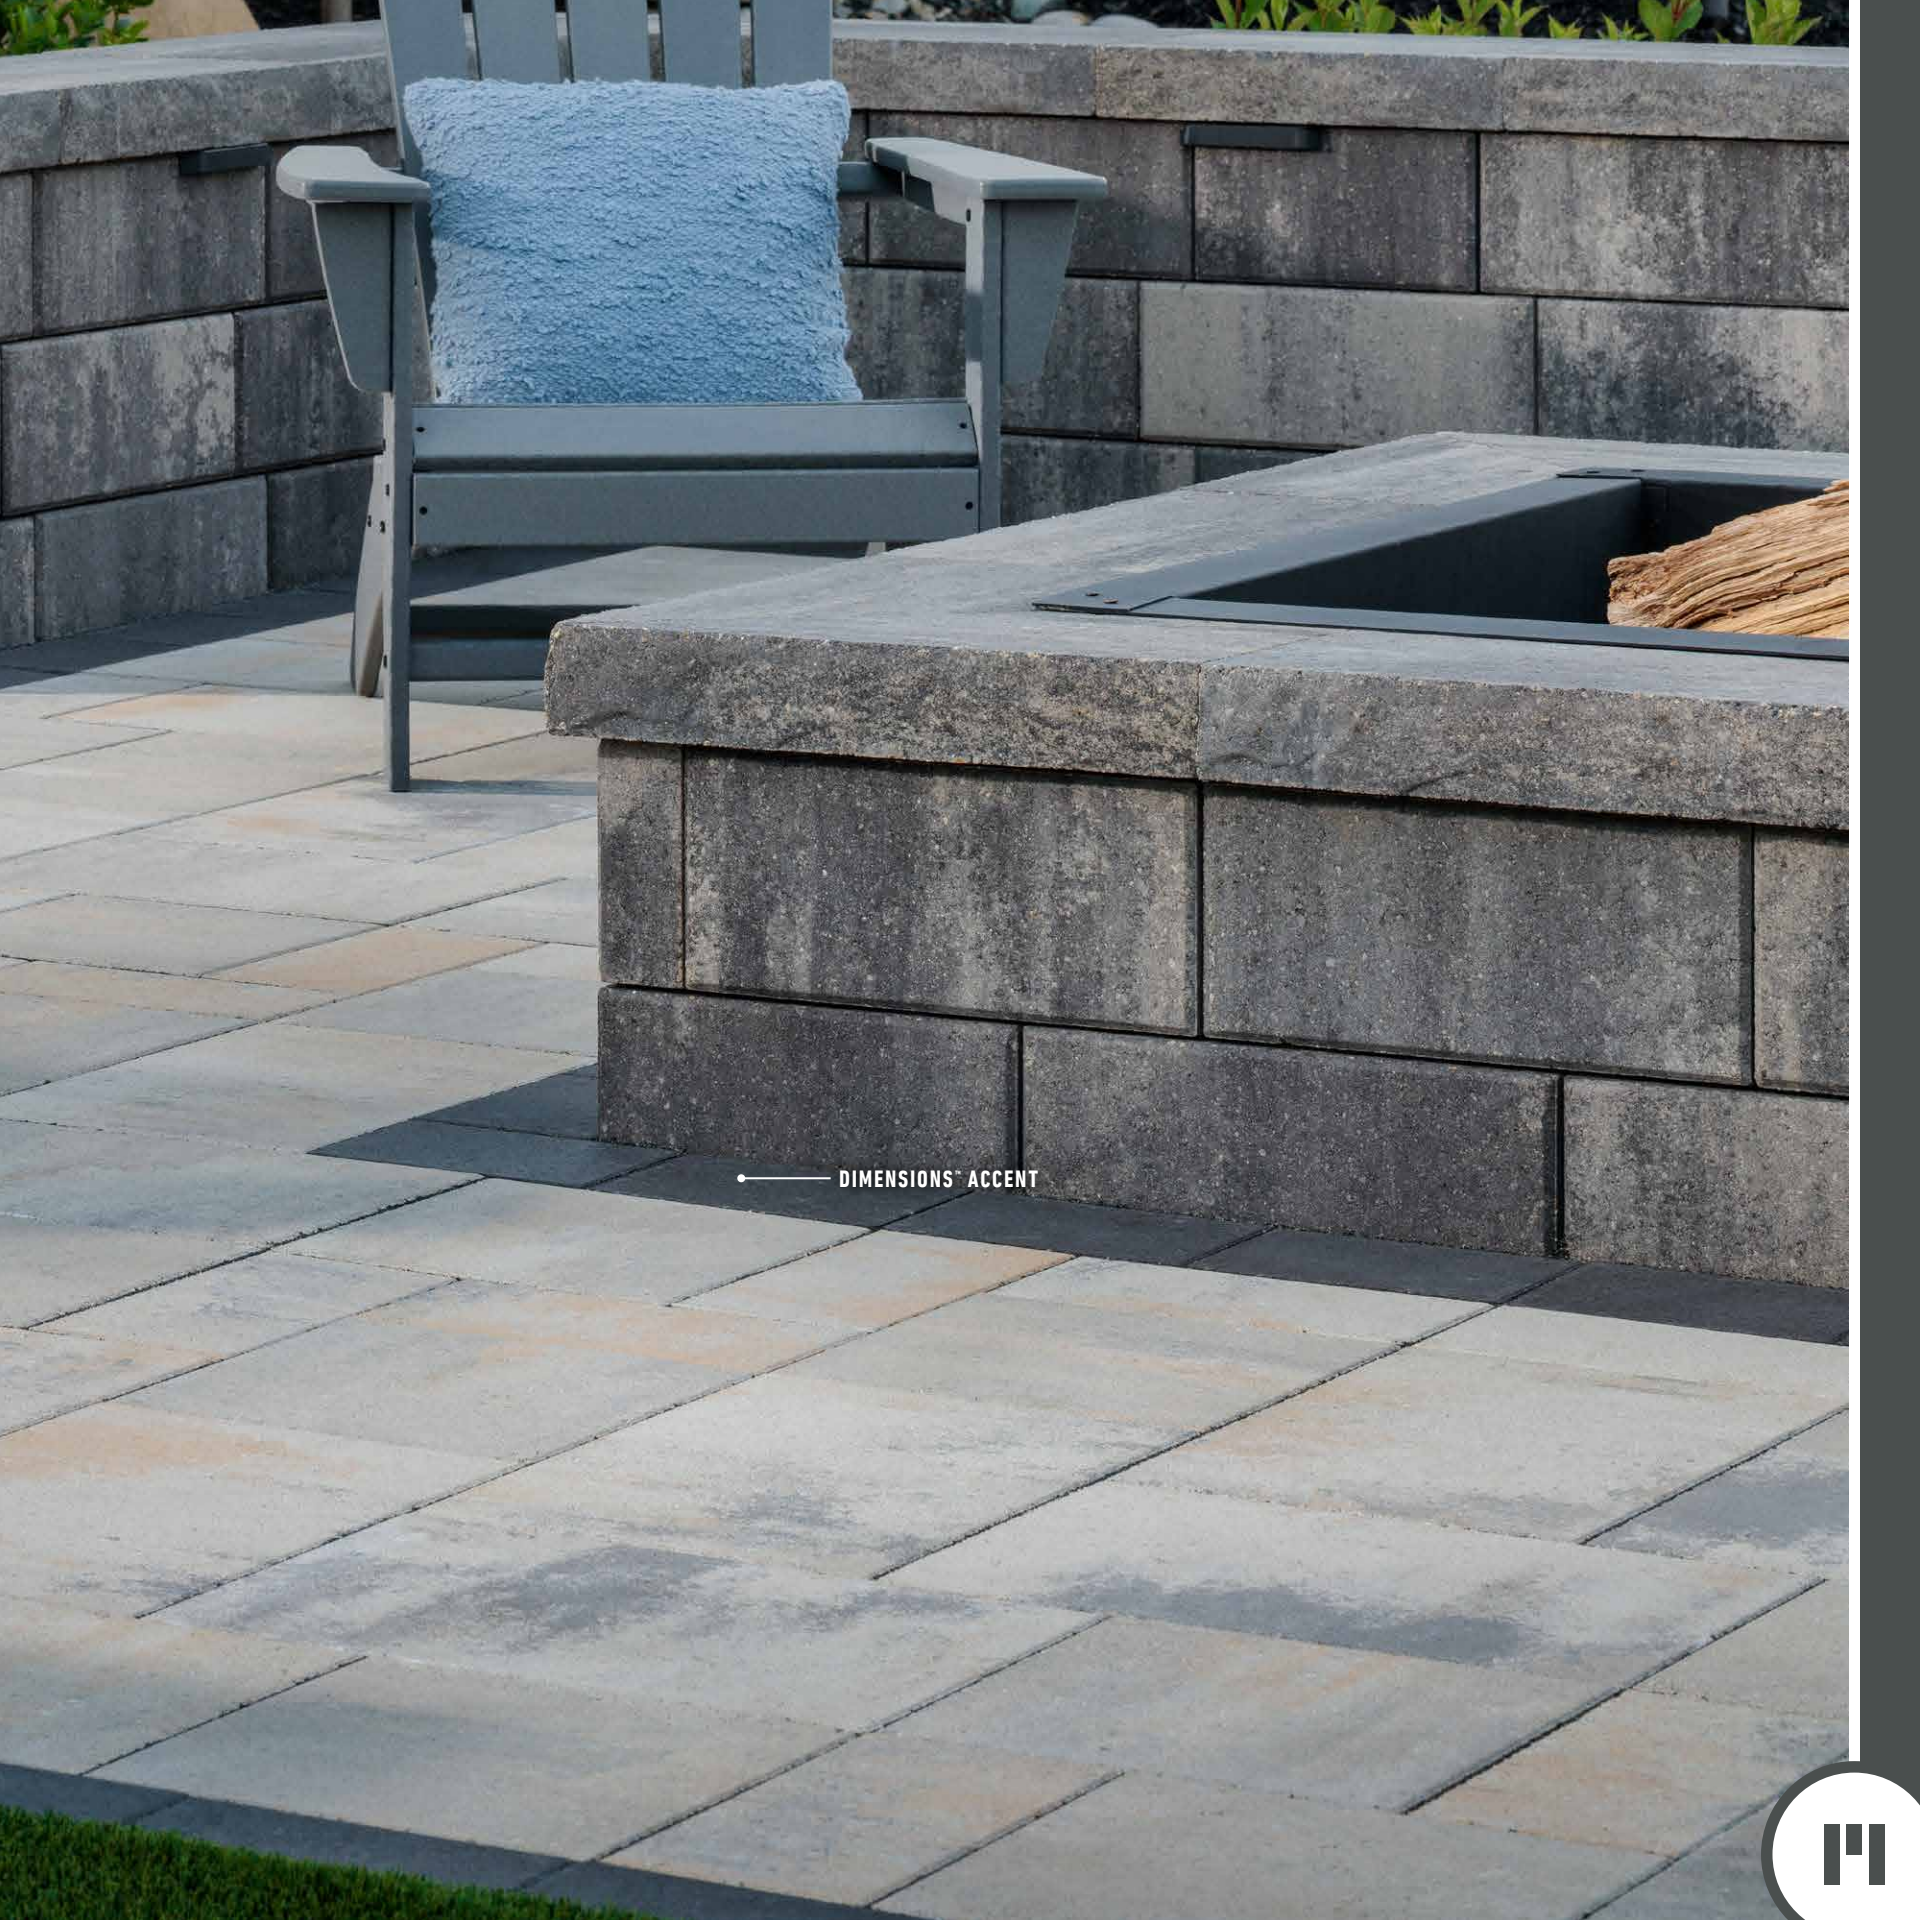

— DIMENSIONS ACCENT