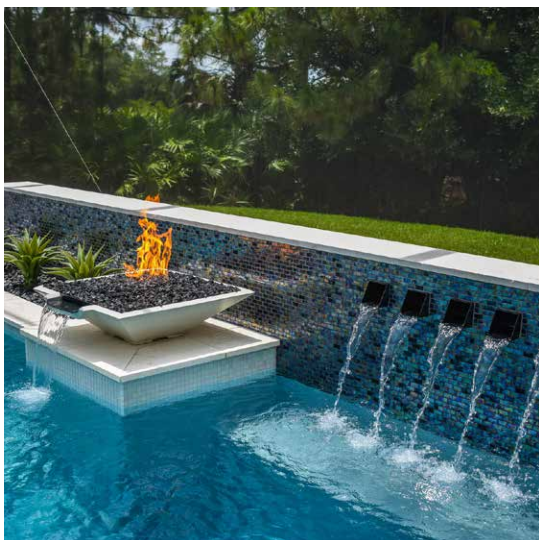

NOBLE PILLAR LIGHT | PG 110
Belgard.com/Lighting

PEBBLETEC® FIRE & WATER BOWLS | PG 110

BARRETTE OUTDOOR LIVING® HORIZONTAL PRIVACY VINYL FENCING WITH DECORATIVE SCREEN PANEL TOP | PG 113

MOISTURESHIELD® MERIDIAN™ COMPOSITE DECKING | PG 112