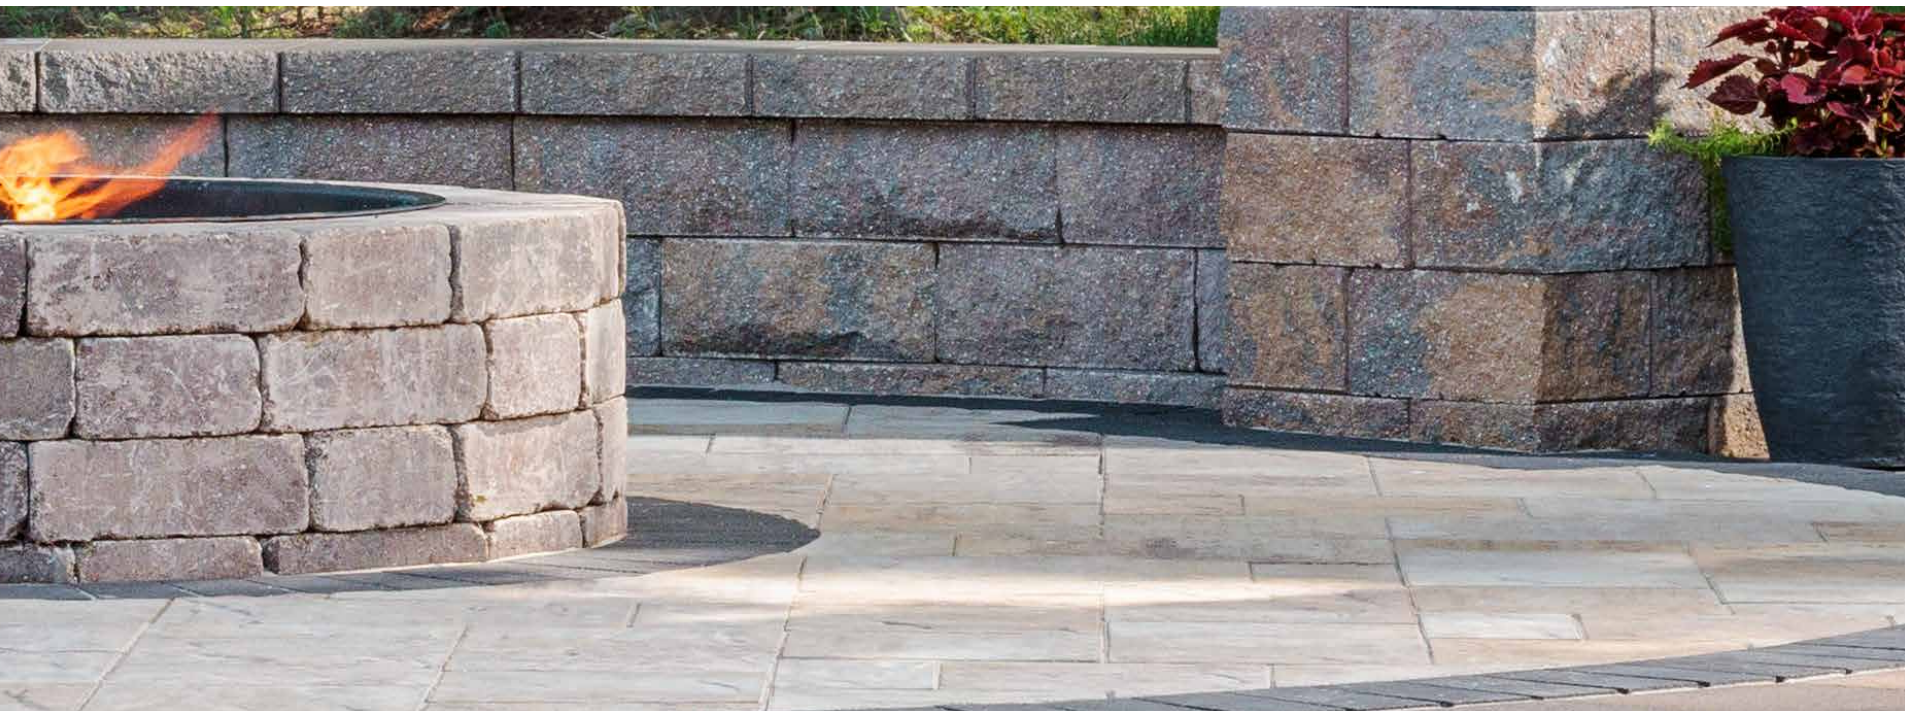

VERSA-LOK®

STANDARD

RETAINING WALL

Scan for
product
information

ASHBURY HAZE