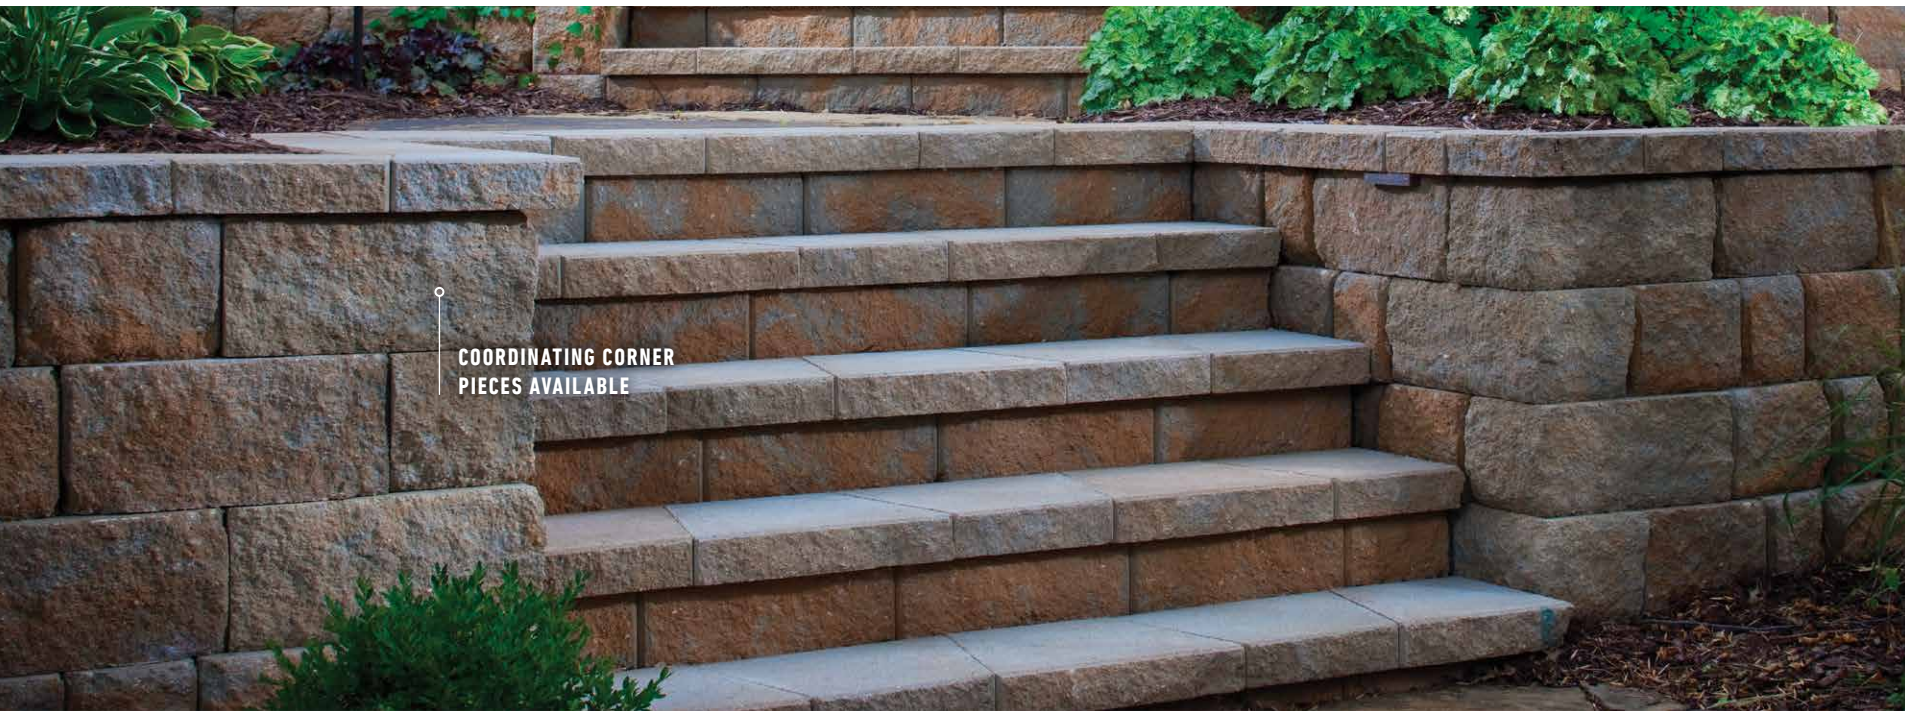

DIAMOND PRO STONE CUT®

Scan for
product
information

RETAINING WALL

COORDINATING CORNER
PIECES AVAILABLE