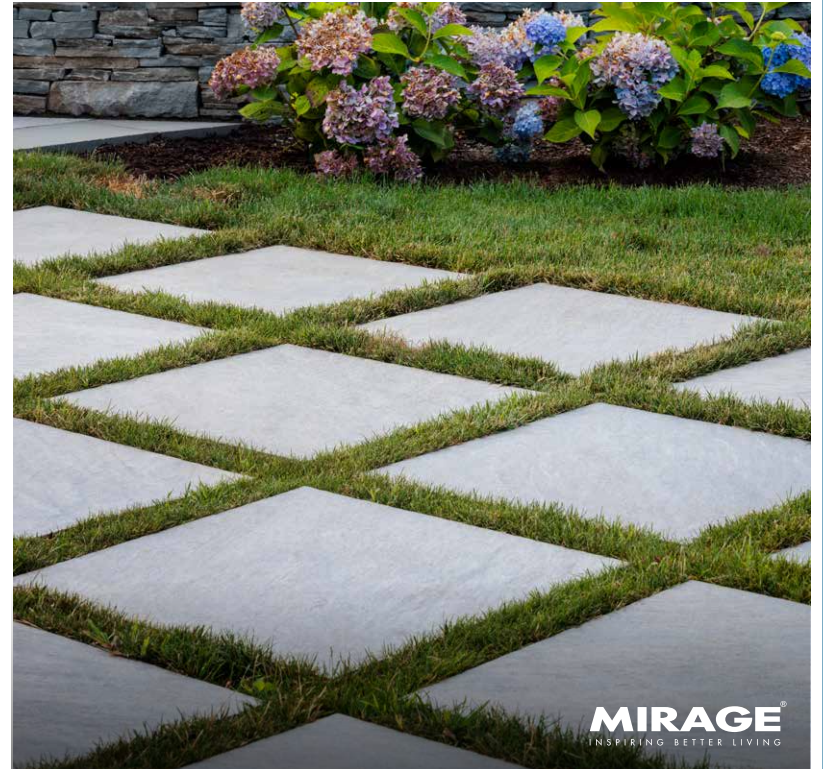

QUARZITI 2.0

STONE FINISH

Scan for product information

MIRAGE
INSPIRING BETTER LIVING