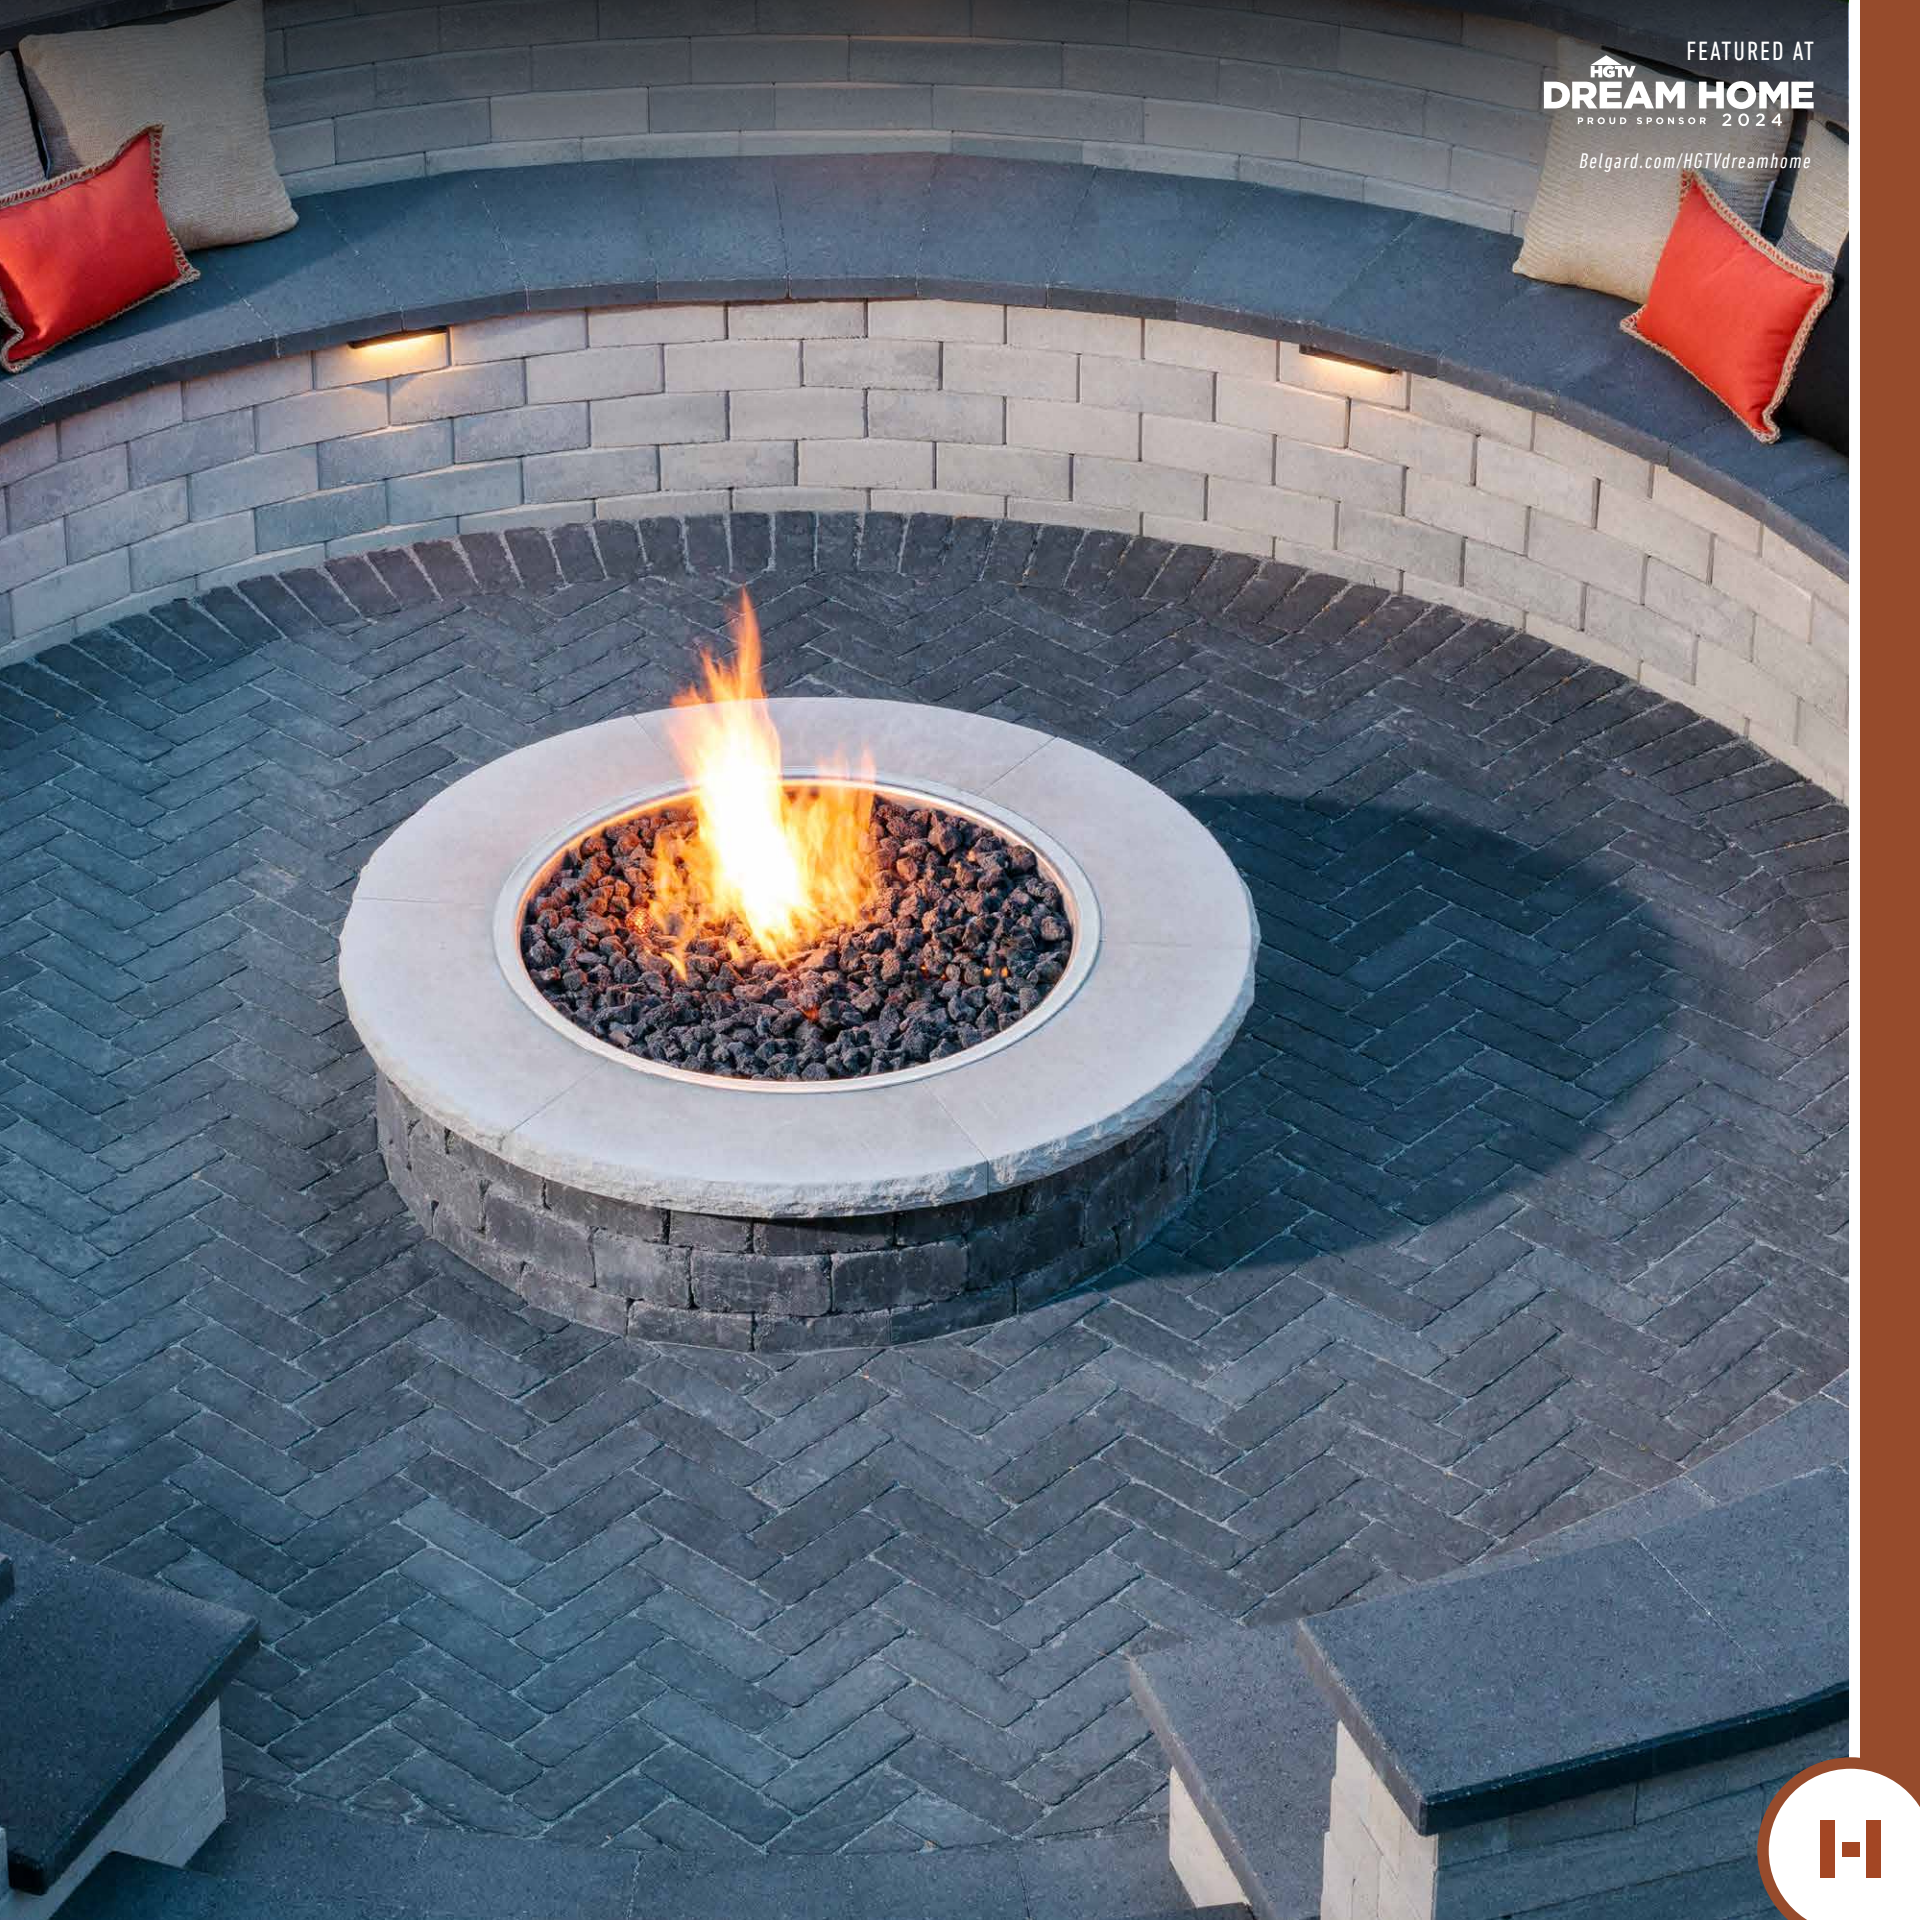

FEATURED AT
HGTV
DREAM HOME
PROUD SPONSOR 2024

Belgard.com/HGTVdreamhome