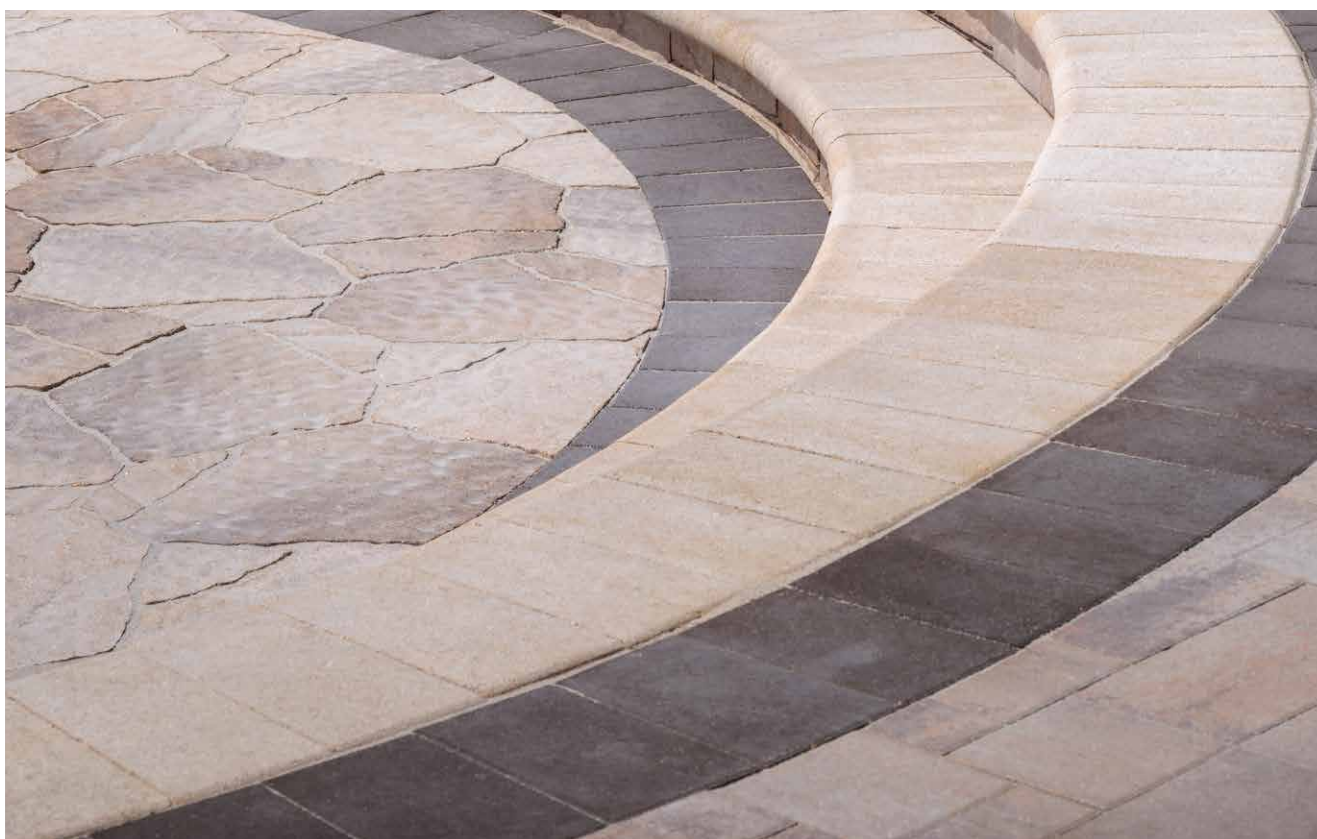

MARINA™

Scan for
product
information

COPING

5¹⁵/₁₆ x 11¹³/₁₆