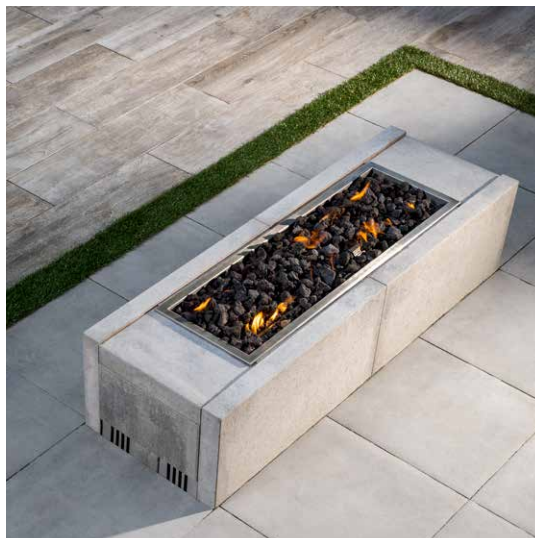

ELEMENTS™ LINEAR FIRE PIT INSERT | PG 110