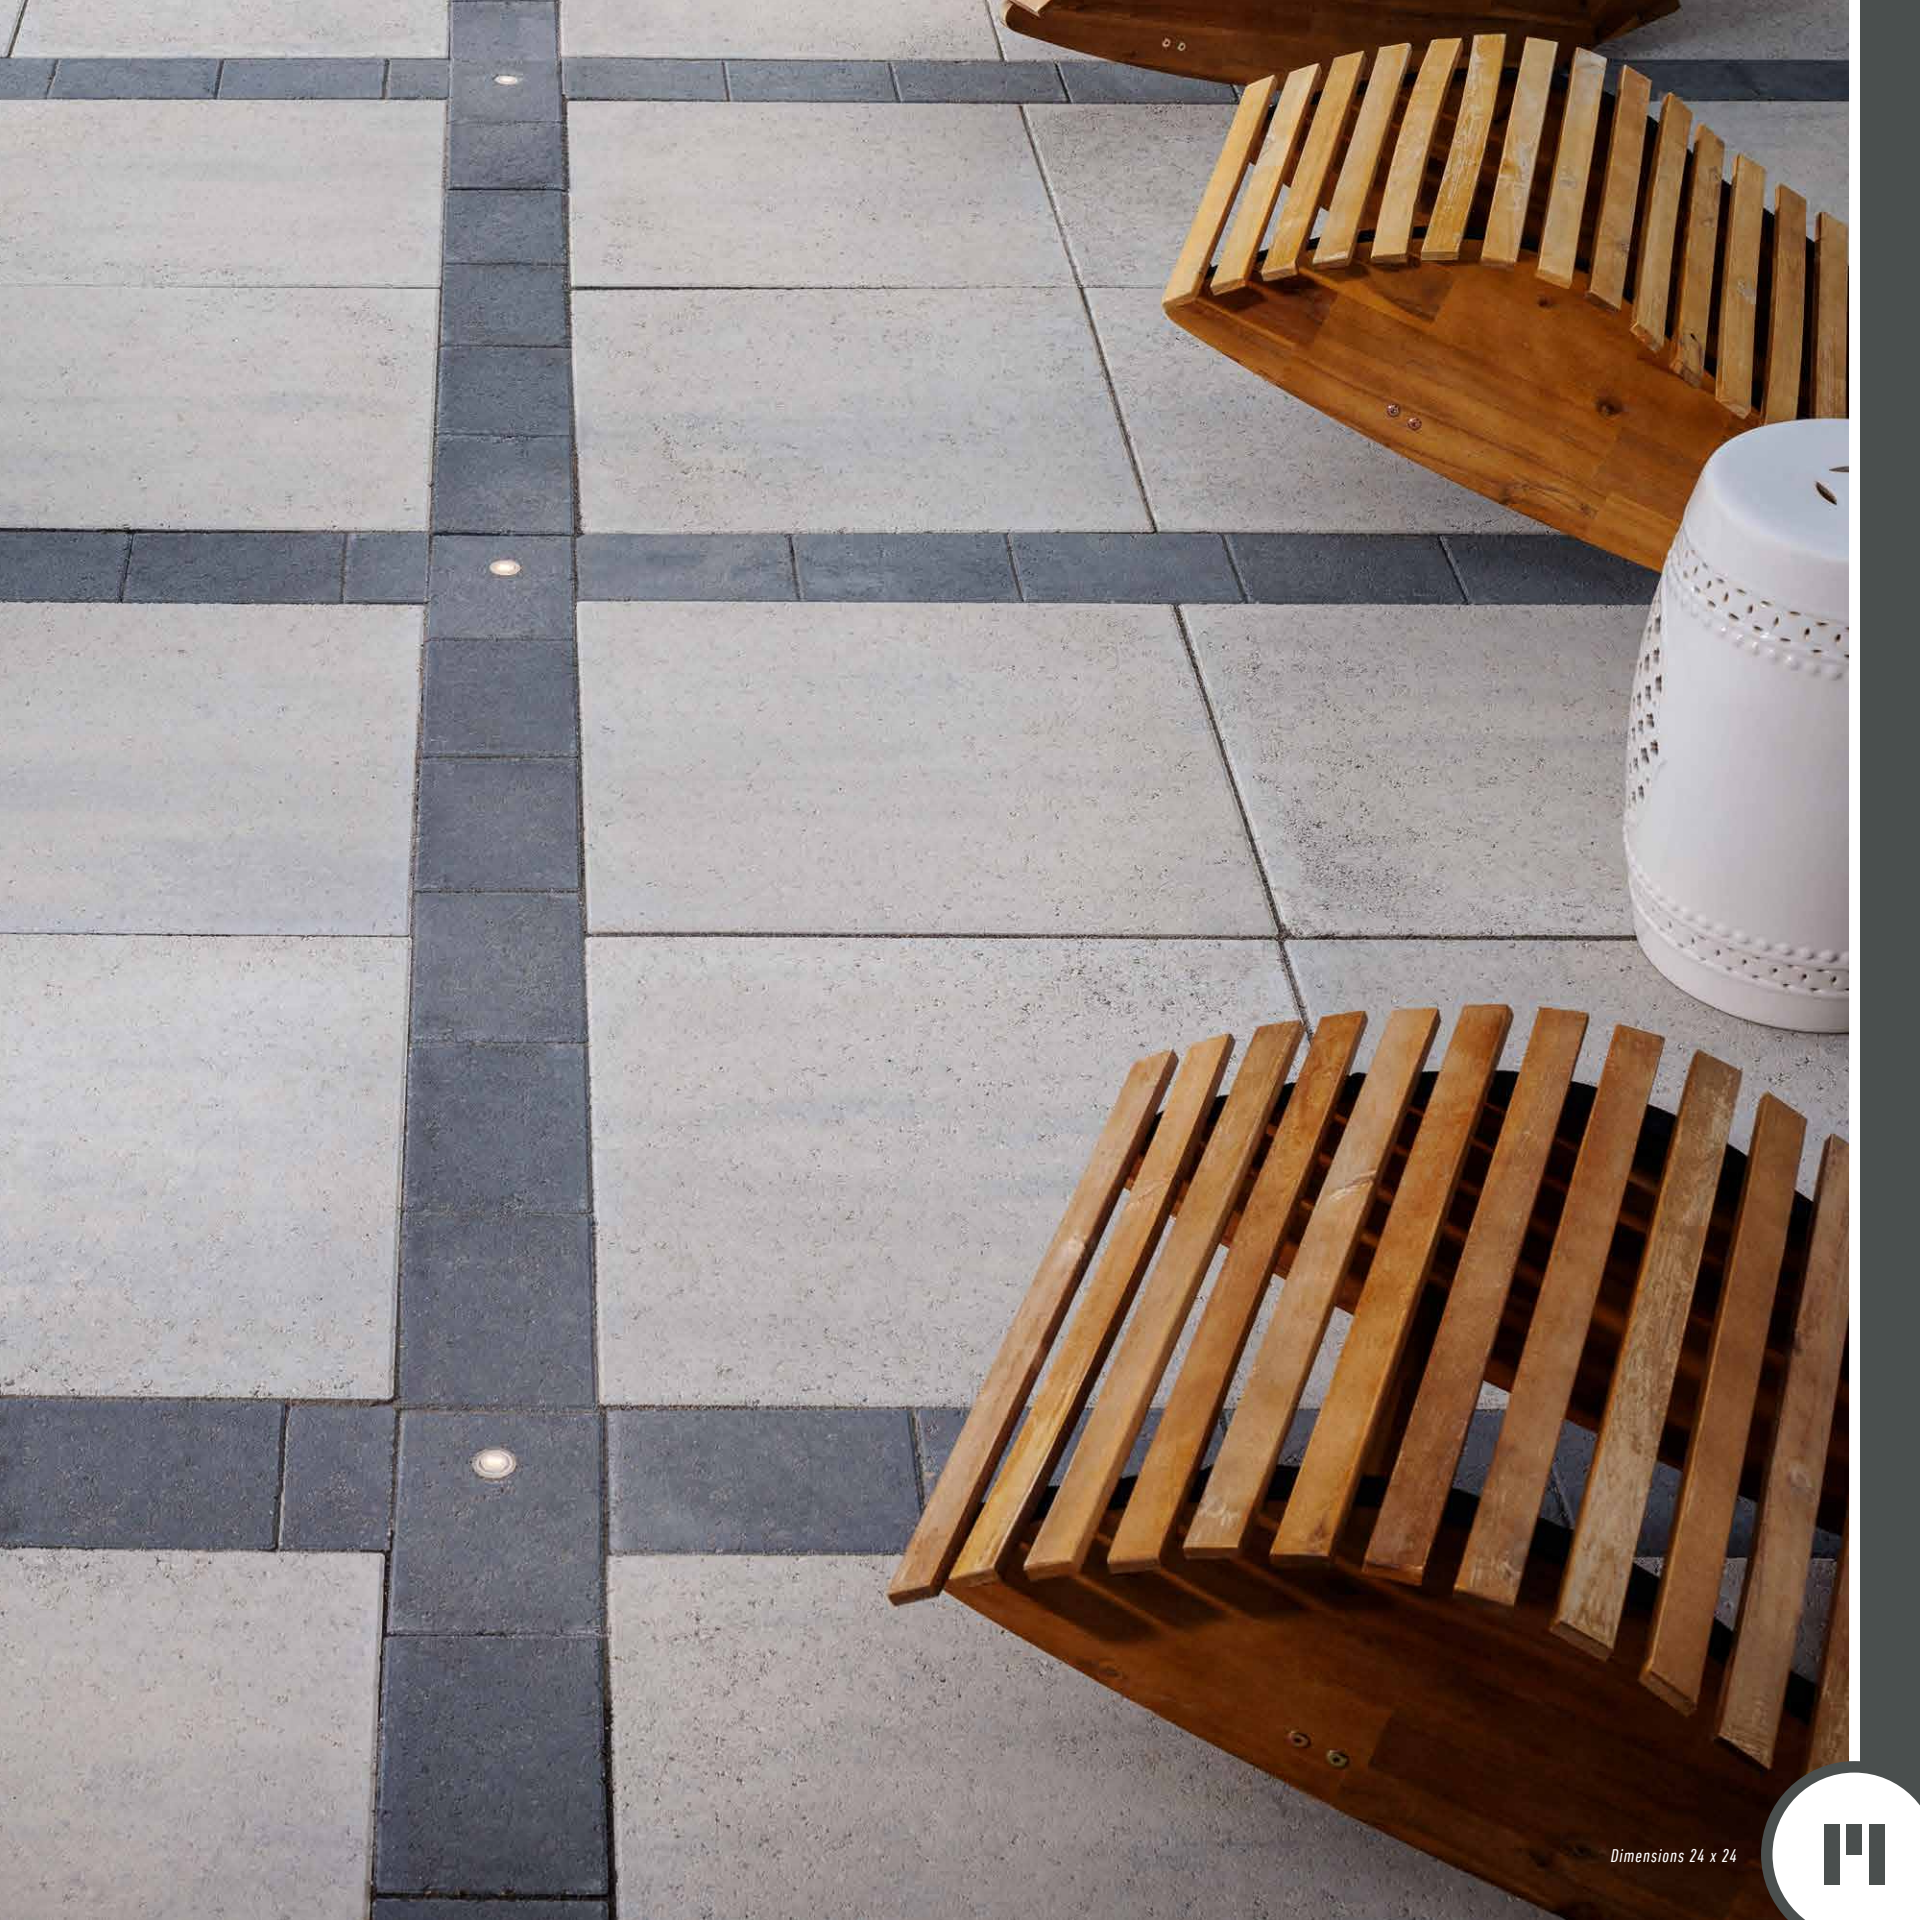

Dimensions 12 x 24

 CHESWICK

 FOUNDRY

 LINEN

 SCANDINA GRAY

 SEPIA

Dimensions 24 x 24

DIMENSIONS™ ACCENT