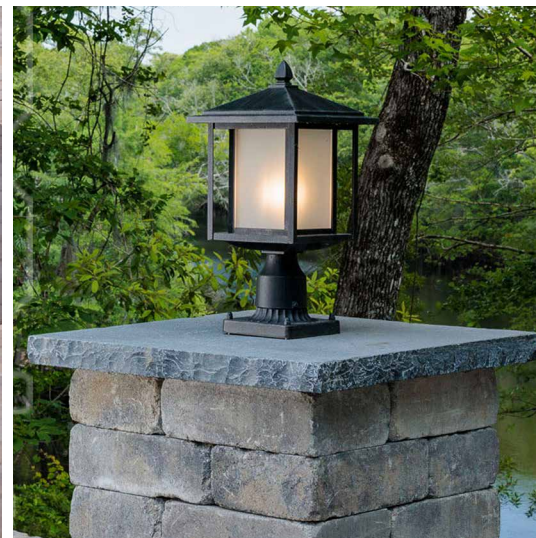

MODERN PILLAR LIGHT | PG 110
Belgard.com/Lighting

WESTON STONE™ FIRE PIT | PG 96
ELEMENTS™ SMOKE-LESS INSERT | PG 110

BARRETTE OUTDOOR LIVING®
VINYL SPADE PICKET FENCING | PG 113

MOISTURESHIELD® VISION™
COMPOSITE DECKING | PG 112