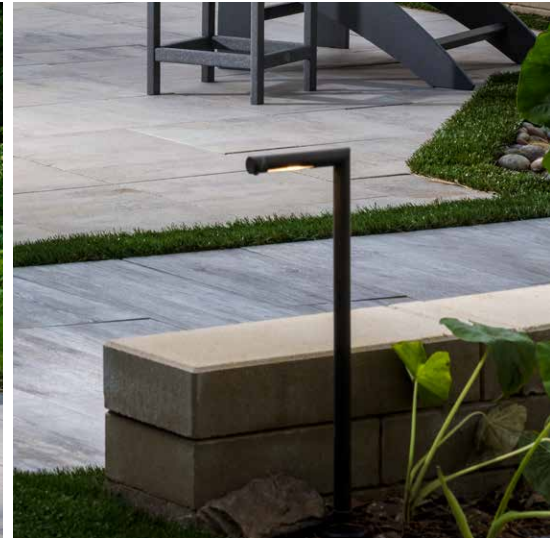

MELVILLE™ WALL & CAP | PG 68

DIAMOND PRO® SMOOTH FACE | PG 64

MODERN PATH LIGHT | PG 110
Belgard.com/Lighting

ARTFORMS™ | PG 90
ELEMENTS™ GRILL & DOORS | PG 110

RDI® ELEVATION™ CABLE RAILING | PG 113

MOISTURESHIELD® MERIDIAN™
COMPOSITE DECKING | PG 112