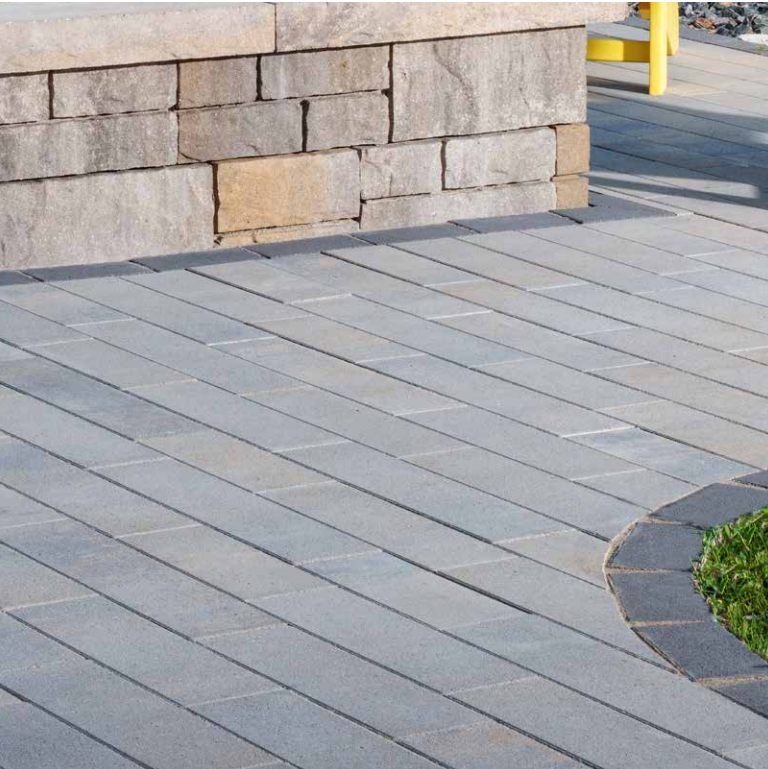

MELVILLE™

Scan for
product
information

PLANK / 60MM

design tip

Protect your investment
with Techniseal® sealant.
See page 116

DURAFUSION™
See page 13