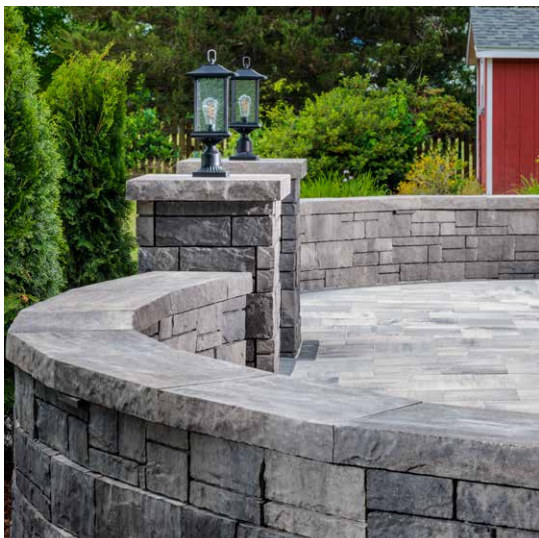

FINISH YOUR SPACE

For a cohesive look, add finishing touches to your space with these products that coordinate with the **Natural Collection**.

ASHLAR TANDEM™ & TANDEM™ CAP | PG 70