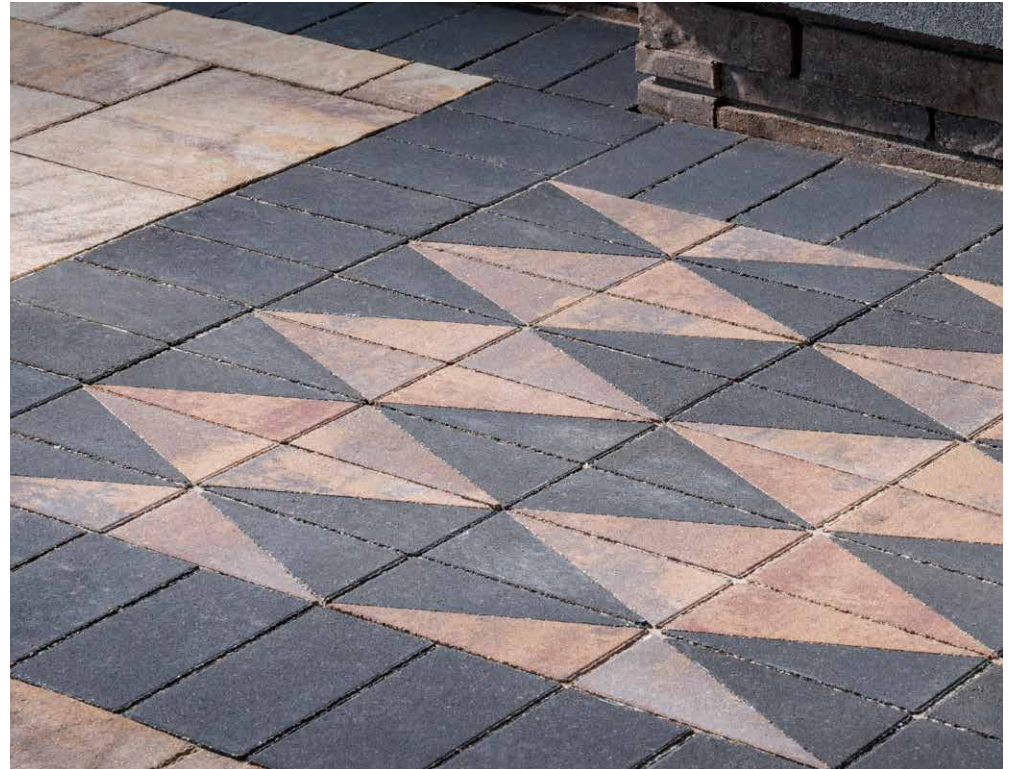

DURAFUSION™
See page 13

HOLLAND STONE

Scan for
product
information

PRESTIGE PAVER / 60MM

ASHBURY HAZE