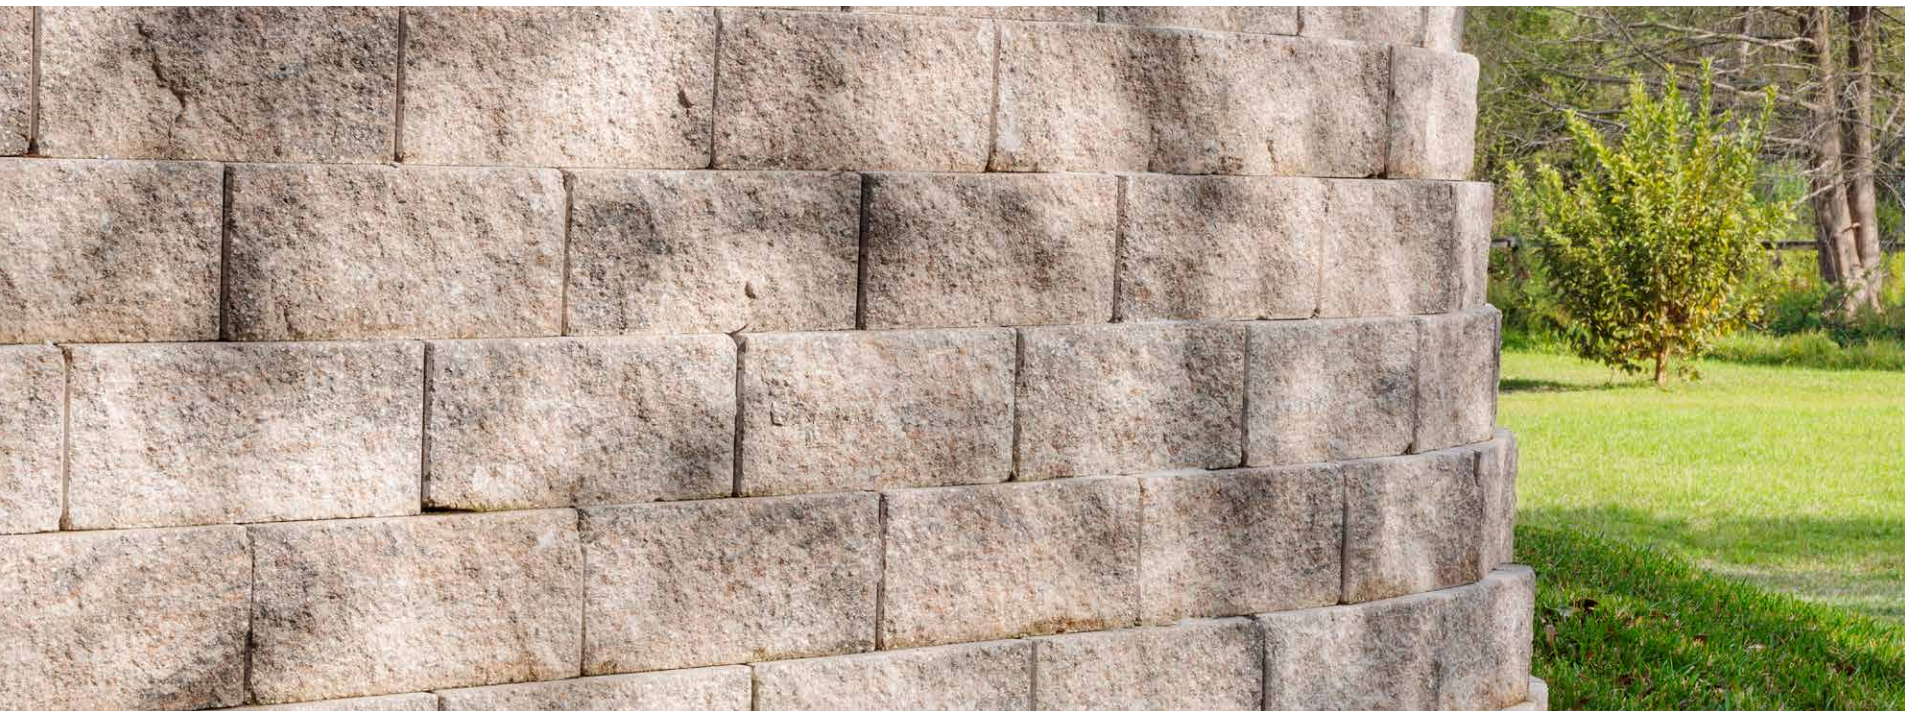

STRAIGHT & BEVELED FACE

Scan for
product
information

RETAINING WALL

BUFF

GRAY

H x W x D

8 x 18 x 12

4 x 17 x 10
4" Cap