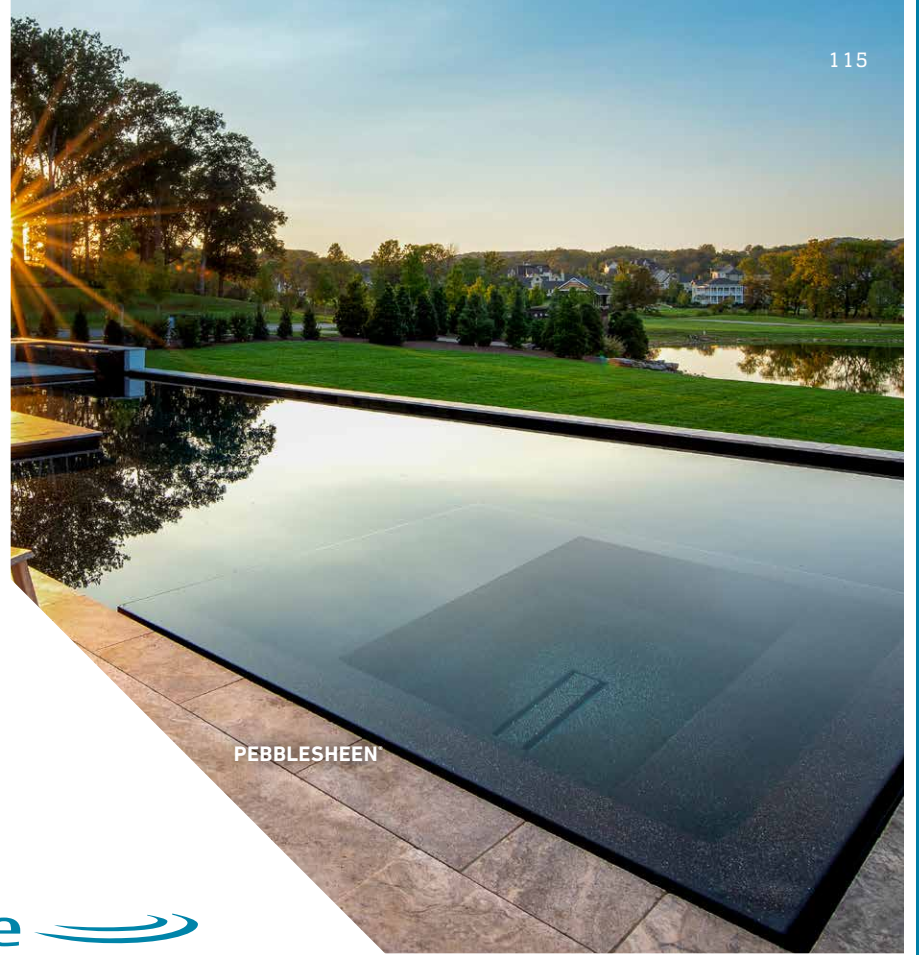

PEBBLESHEEN®