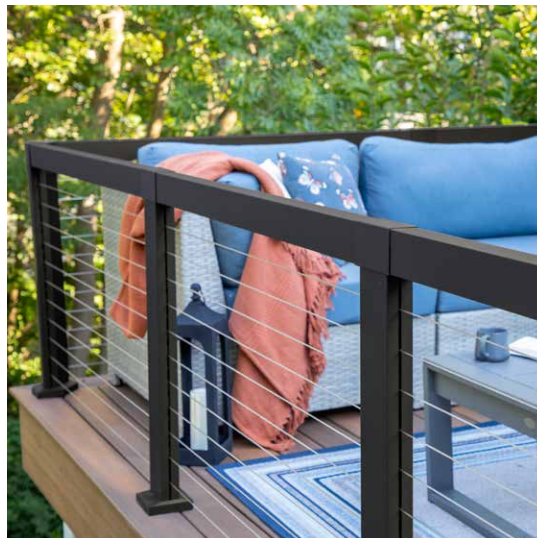

MELVILLE™ WALL & CAP | PG 68

DIAMOND PRO® SMOOTH FACE | PG 64

MODERN PATH LIGHT | PG 110
Belgard.com/Lighting

ARTFORMS™ | PG 90
ELEMENTS™ GRILL & DOORS | PG 110

RDI® ELEVATION™ CABLE RAILING | PG 113

MOISTURESHIELD® MERIDIAN™
COMPOSITE DECKING | PG 112