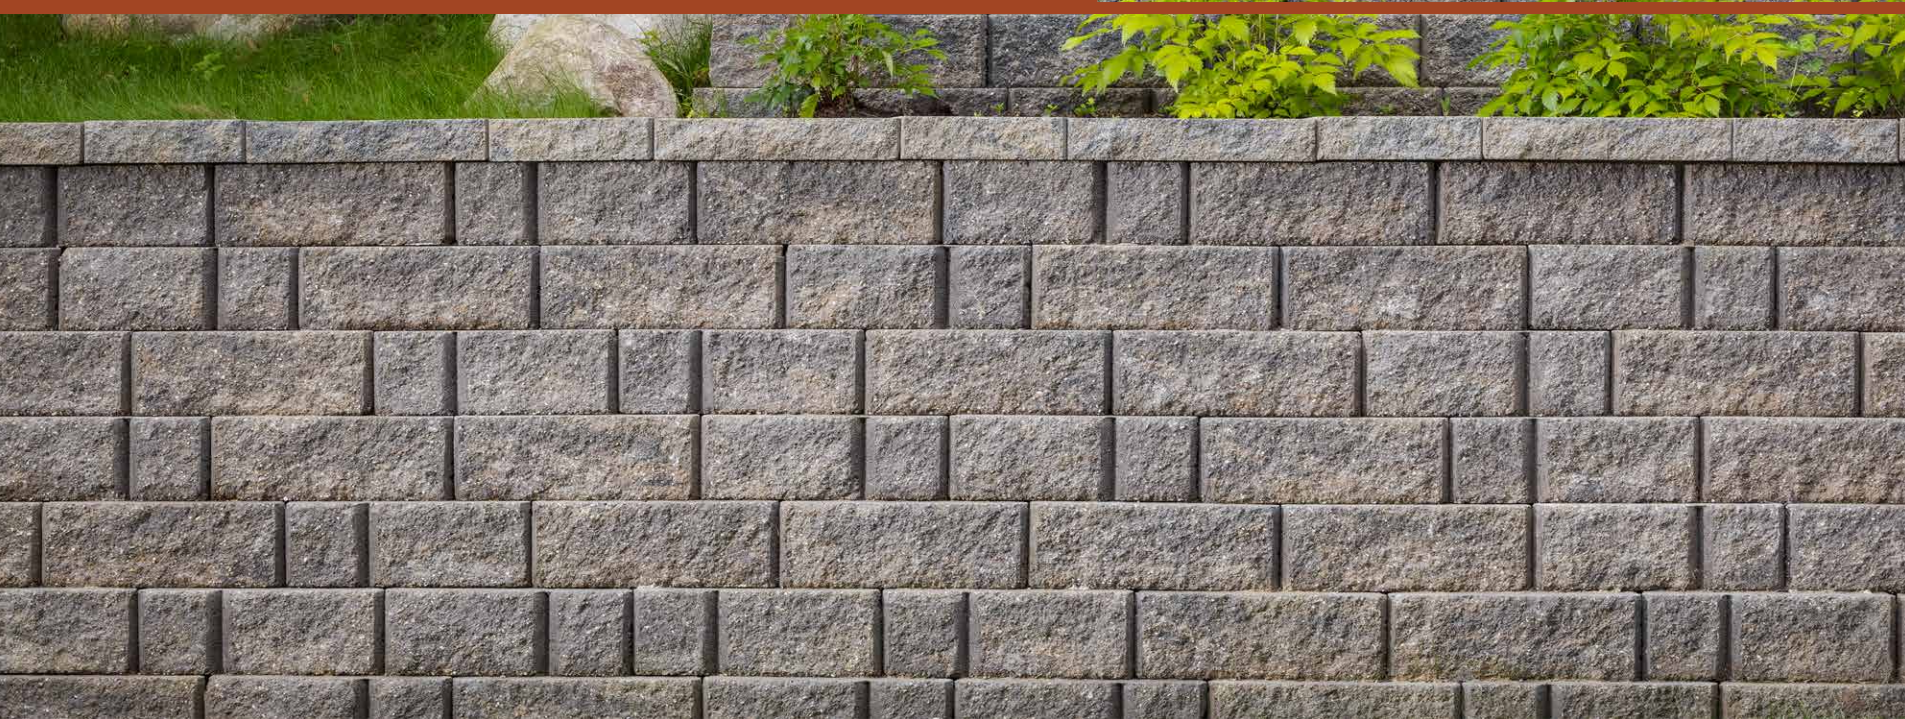

DIAMOND 9D®

STRAIGHT FACE

Scan for
product
information

RETAINING WALL

ASHBURY HAZE