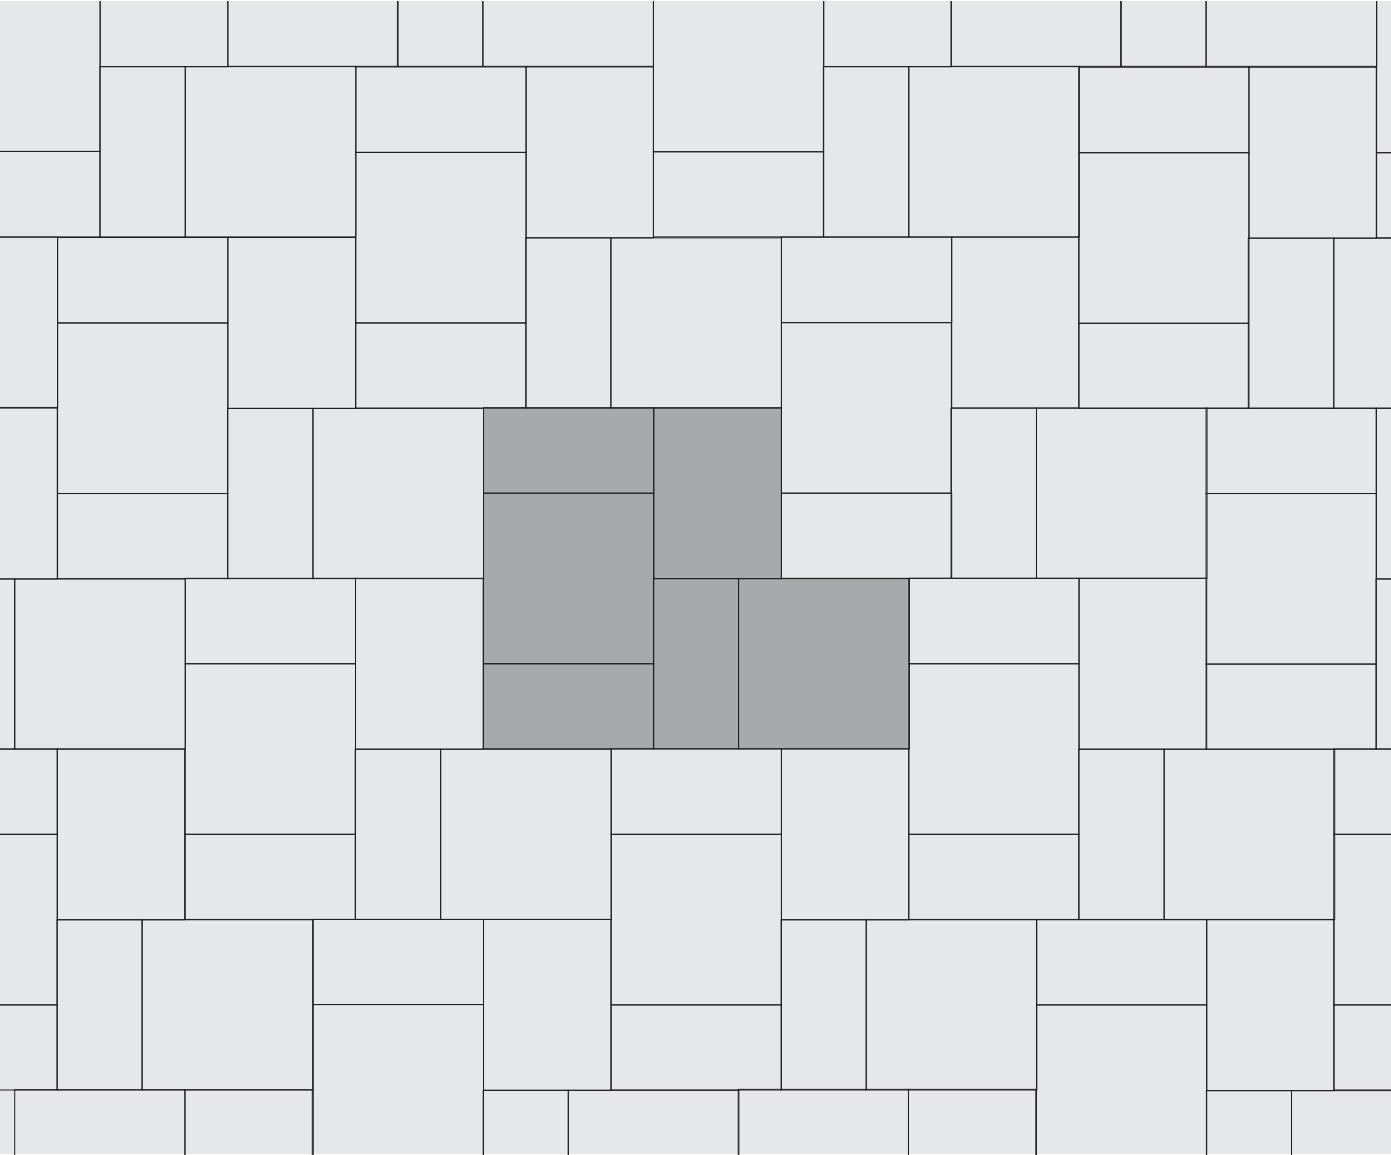

## PATTERN D

**36%** 12 x 24"    **18%** 18 x 24"    **46%** 24 x 24"

*Shaded area represents repeatable pattern.*

**NOTE:** Some patterns may not necessarily reflect the percentages of stone sizes within a particular bundle configuration. In some cases you may have extras in one or more of the sizes. This must be accounted for in your planning and design.