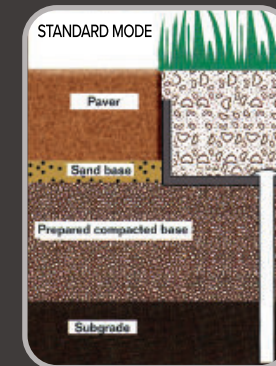

PAVER EDGING

Being in business for over a quarter century has taught us a lot about paver edging and the most important things we've learned are that:

- You must use edging for a perfect, long-lasting finish.
- It has to be easy to use.
- You must have just one piece that does both straight lines and curves.
- It must withstand a wide temperature variance.
- It must use easy to find spiral nails.
- It must be designed to permit a lattice nailing pattern for strength and stability.
- It must allow natural vegetation growth.
- It must be backed up by a company with experience and staying power

A PAVER EDGING with superior strength and flexibility.

- SUPER STRENGTH
- AMAZING STRAIGHT LINES
- SUPER FLEXIBILITY
- PERFECT CURVES

Another eco-friendly product from:

LANDSCAPE PRODUCTS

Available at:

Another eco-friendly product from:

LANDSCAPE PRODUCTS

Beauty and the

REVERSE MODE

Over a quarter century of experience and millions of feet of paver installations have gone into the development of B.E.A.S.T.

- **SUPER STRENGTH**
- **AMAZING STRAIGHT LINES**
- **SUPER FLEXIBILITY**
- **PERFECT CURVES**
- **PAVERS NEVER LOOKED THIS GOOD**

WHY YOU NEED PAVER EDGING

Whether you are creating a driveway, walkway or patio, the most important part of your project is insuring that the pavers are installed properly. *An edge restraint around the perimeter of the pavers is essential for eliminating horizontal creeping of the pavers and loss of the bedding sand.*