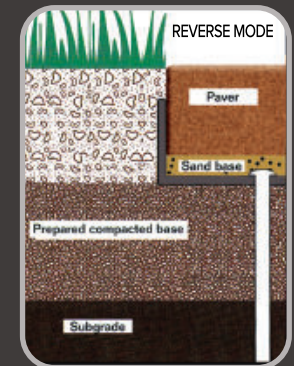

A PAVER EDGING with superior strength and flexibility.

- SUPER STRENGTH
- AMAZING STRAIGHT LINES
- SUPER FLEXIBILITY
- PERFECT CURVES

Another eco-friendly product from:

LANDSCAPE PRODUCTS

Available at:

Another eco-friendly product from:

WHY YOU NEED PAVER EDGING

Whether you are creating a driveway, walkway or patio, the most important part of your project is insuring that the pavers are installed properly. *An edge restraint around the perimeter of the pavers is essential for eliminating horizontal creeping of the pavers and loss of the bedding sand.*

Pavers can be positioned on *either side* of BEAST edging.

Standard Mode as shown at left, or **Reverse Mode** shown at right.

Specifications

8 feet long x 1.75 inches high
3 inches deep x 2.5 inches wide