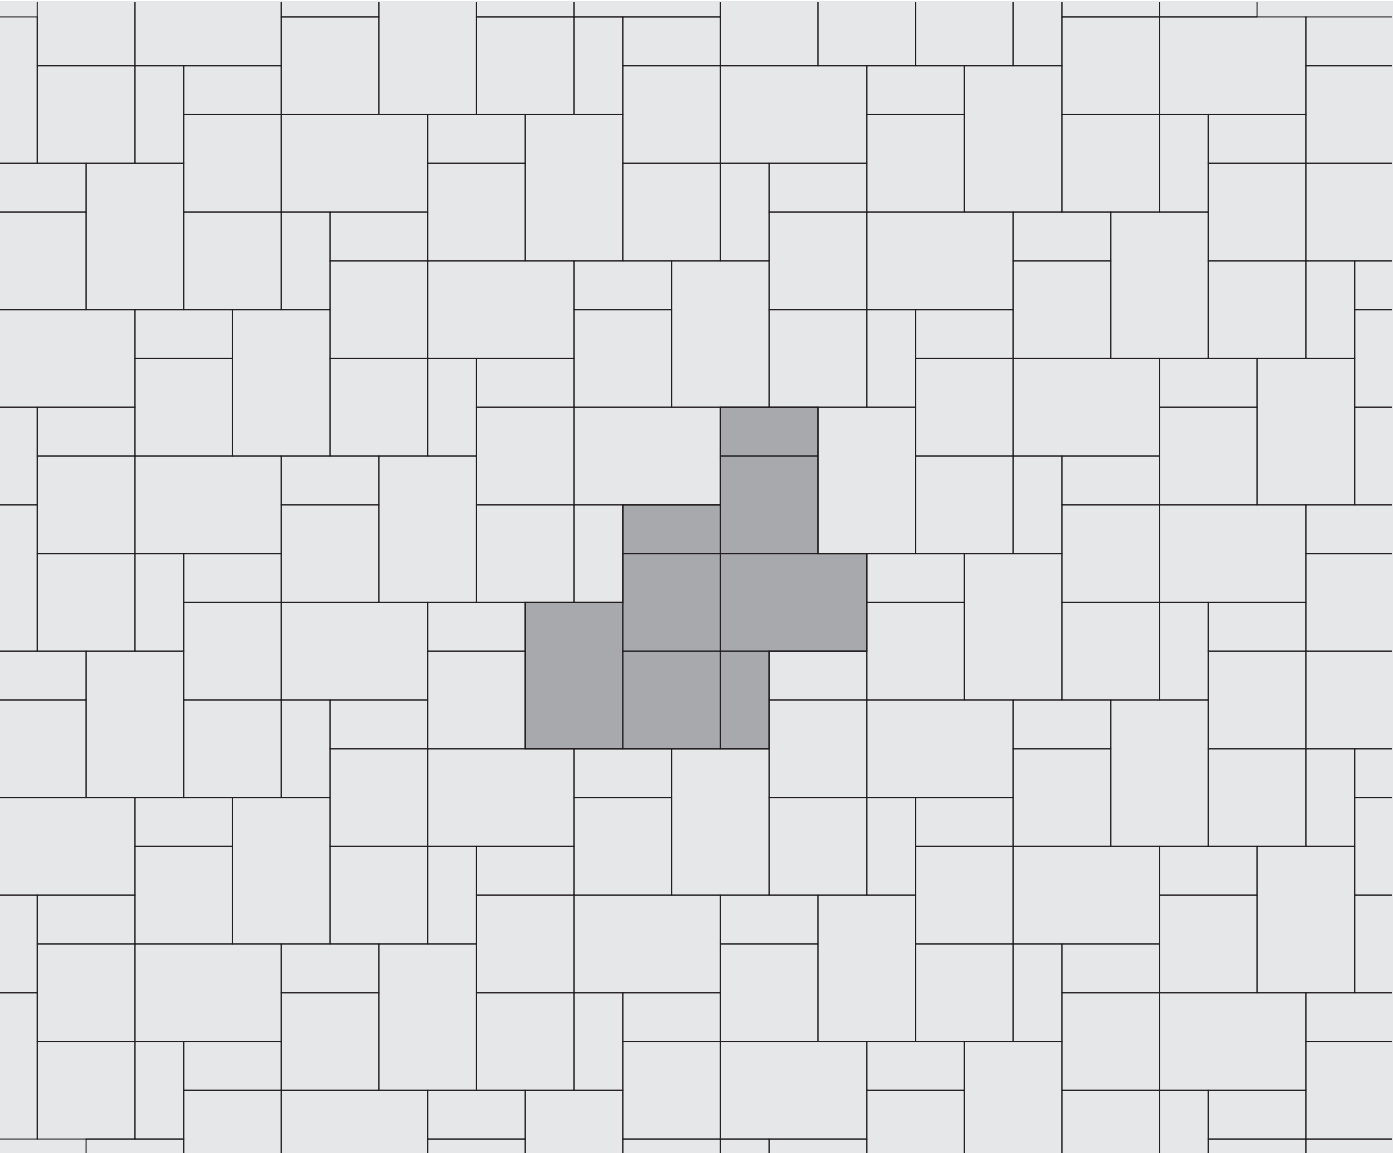

# BEACON HILL™ Flagstone/Smooth

PATTERN A

---

Random

*Shaded area represents repeatable pattern.*

**NOTE:** Some patterns may not necessarily reflect the percentages of stone sizes within a particular bundle configuration. In some cases you may have extras in one or more of the sizes. This must be accounted for in your planning and design.