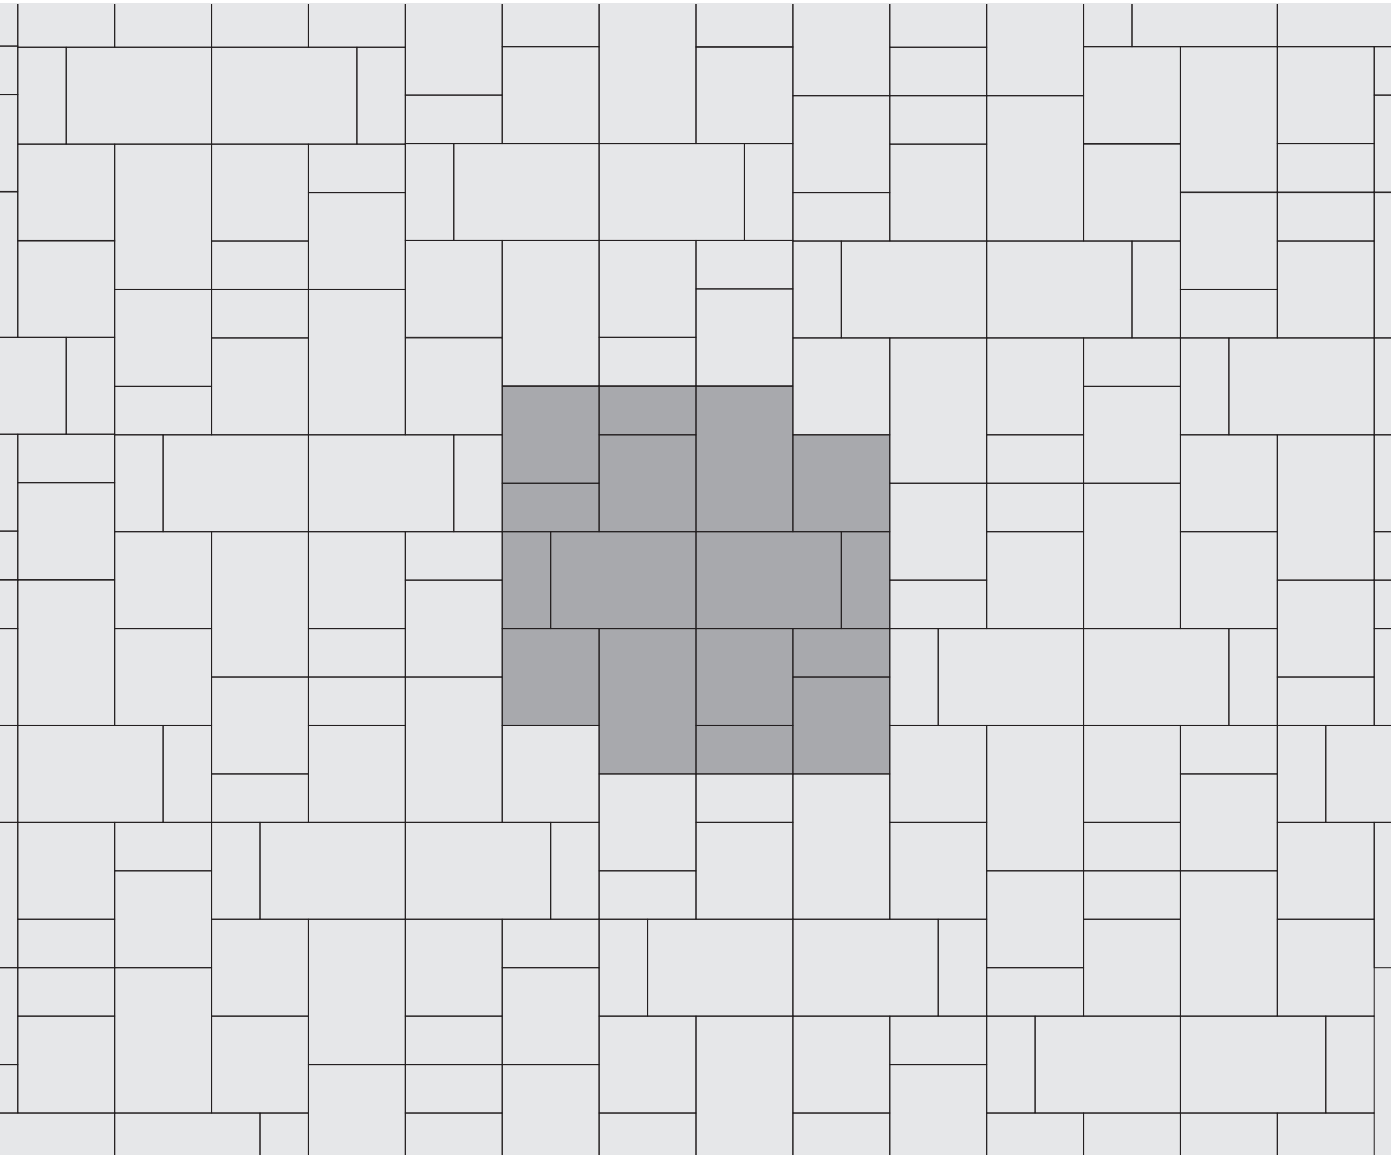

BEACON HILL™ Flagstone/Smooth

PATTERN B

Random

Shaded area represents repeatable pattern.

NOTE: Some patterns may not necessarily reflect the percentages of stone sizes within a particular bundle configuration. In some cases you may have extras in one or more of the sizes. This must be accounted for in your planning and design.