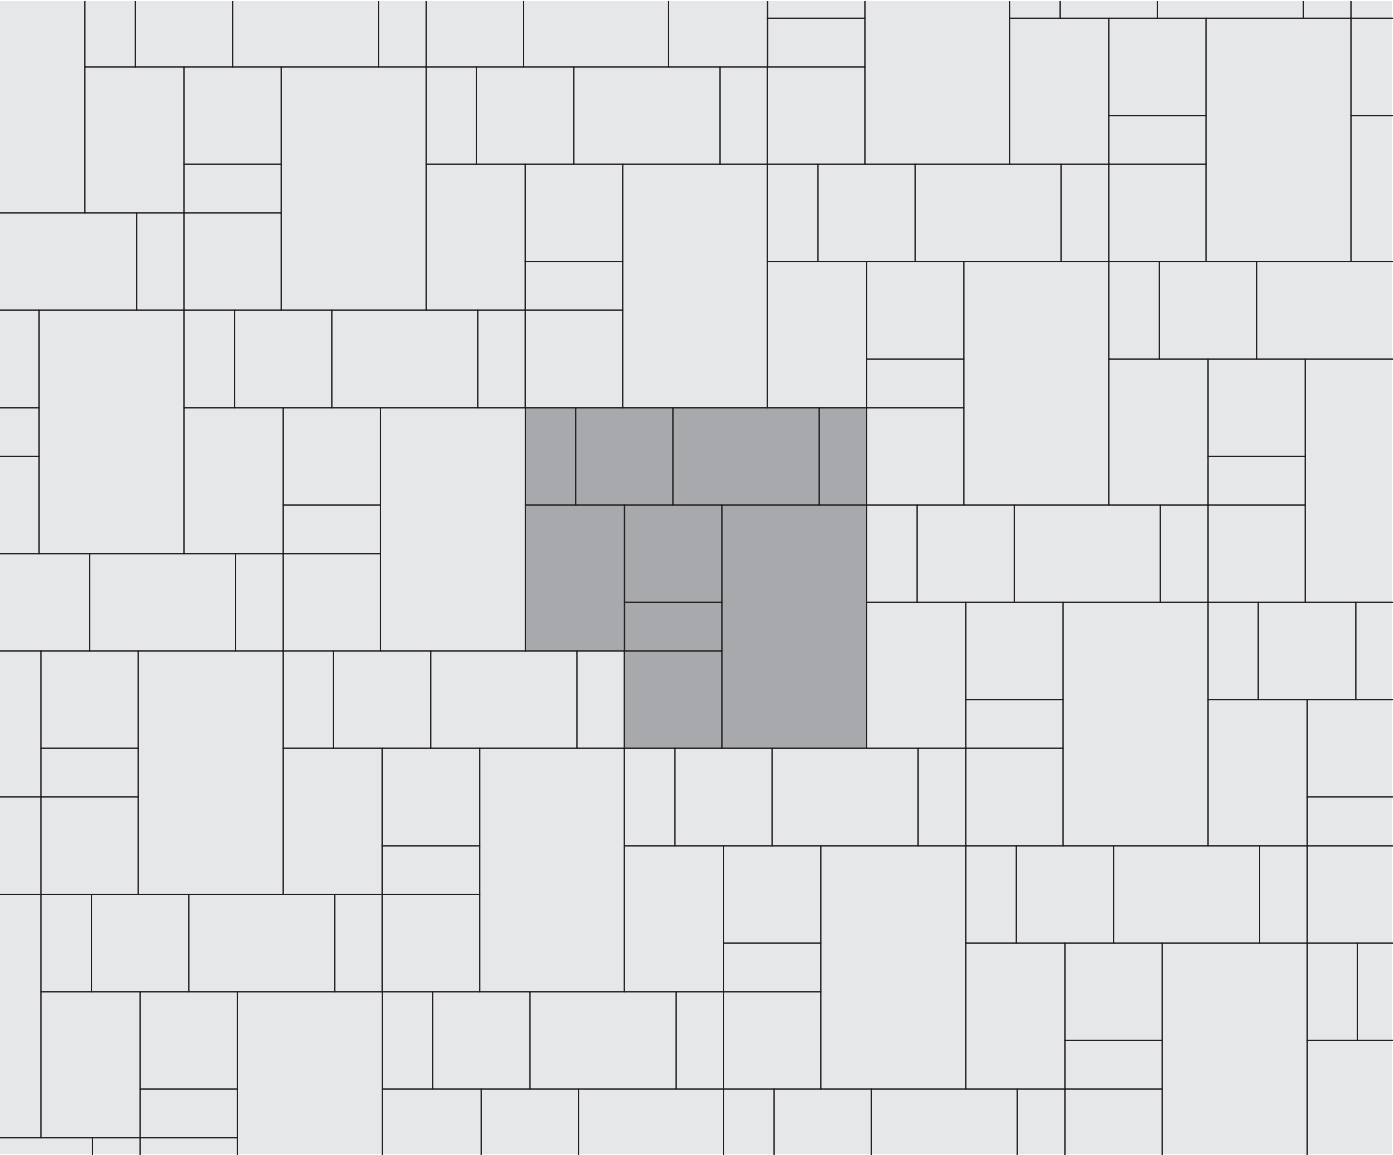

BEACON HILL™ Flagstone/Smooth

PATTERN C

67% Random 33% 21 x 35"

Shaded area represents repeatable pattern.

NOTE: Some patterns may not necessarily reflect the percentages of stone sizes within a particular bundle configuration. In some cases you may have extras in one or more of the sizes. This must be accounted for in your planning and design.