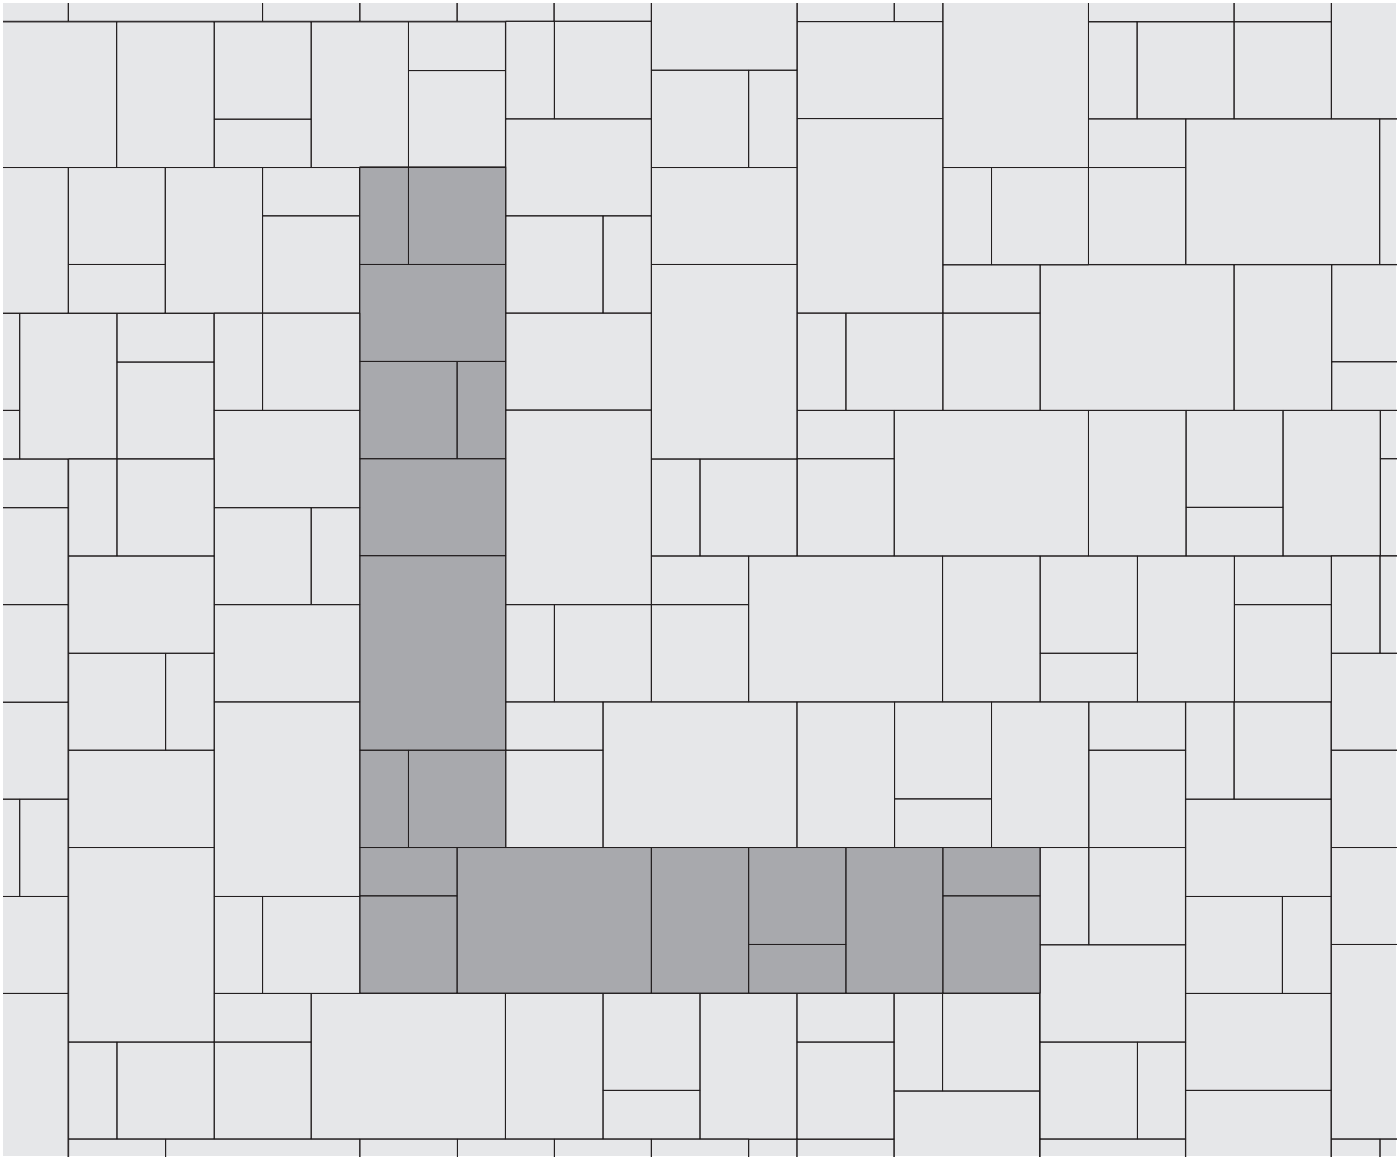

BEACON HILL™ Flagstone/Smooth

PATTERN E

71.5% Random 28.5% XL / Slab

Shaded area represents repeatable pattern.

NOTE: Some patterns may not necessarily reflect the percentages of stone sizes within a particular bundle configuration. In some cases you may have extras in one or more of the sizes. This must be accounted for in your planning and design.