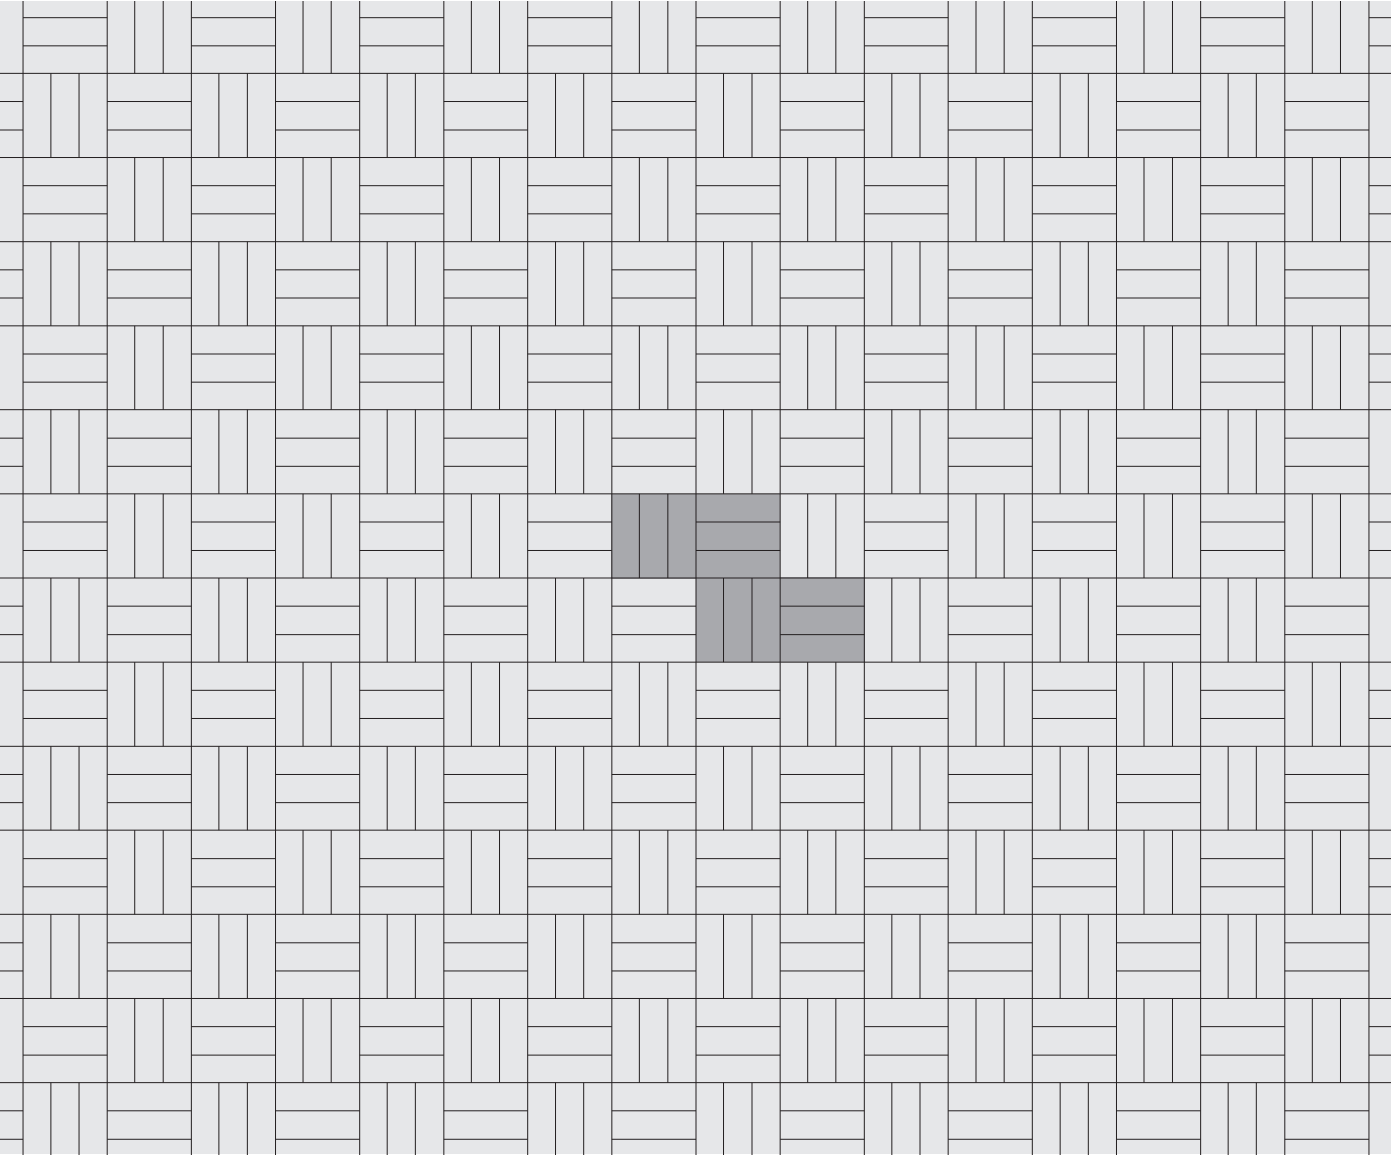

# COPTHORNE®

## PATTERN A

### Basketweave

*Shaded area represents repeatable pattern.*

**NOTE:** Some patterns may not necessarily reflect the percentages of stone sizes within a particular bundle configuration. In some cases you may have extras in one or more of the sizes. This must be accounted for in your planning and design.