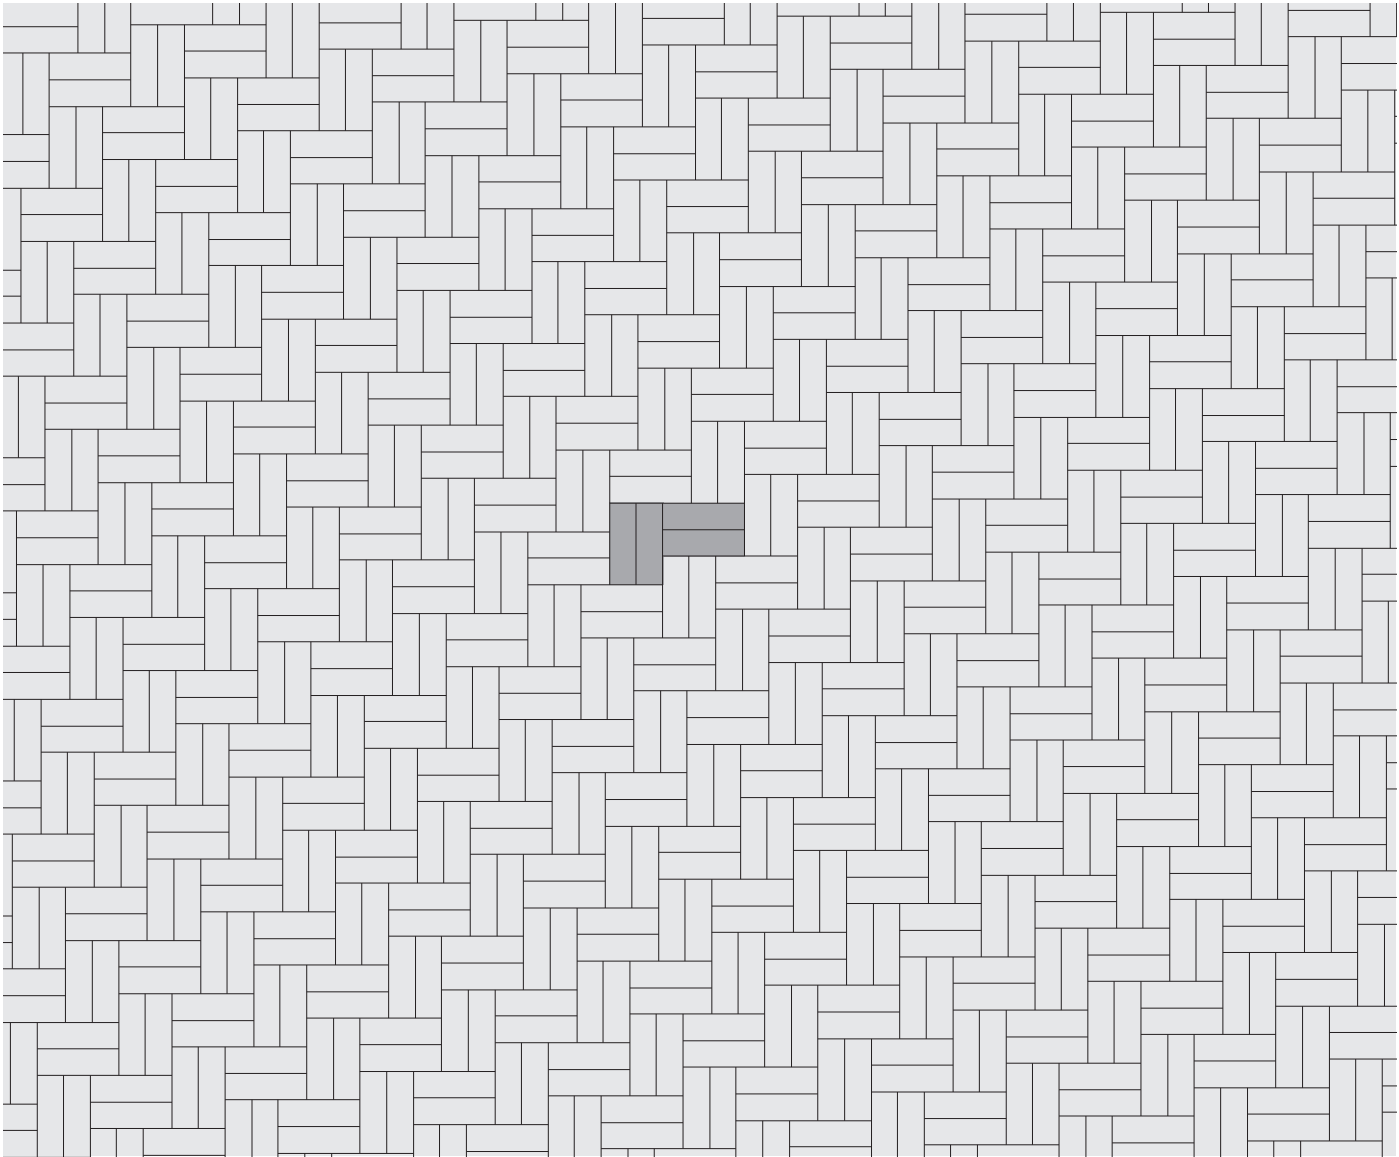

COPTHORNE®

PATTERN D

Double Herringbone

Shaded area represents repeatable pattern.

NOTE: Some patterns may not necessarily reflect the percentages of stone sizes within a particular bundle configuration. In some cases you may have extras in one or more of the sizes. This must be accounted for in your planning and design.