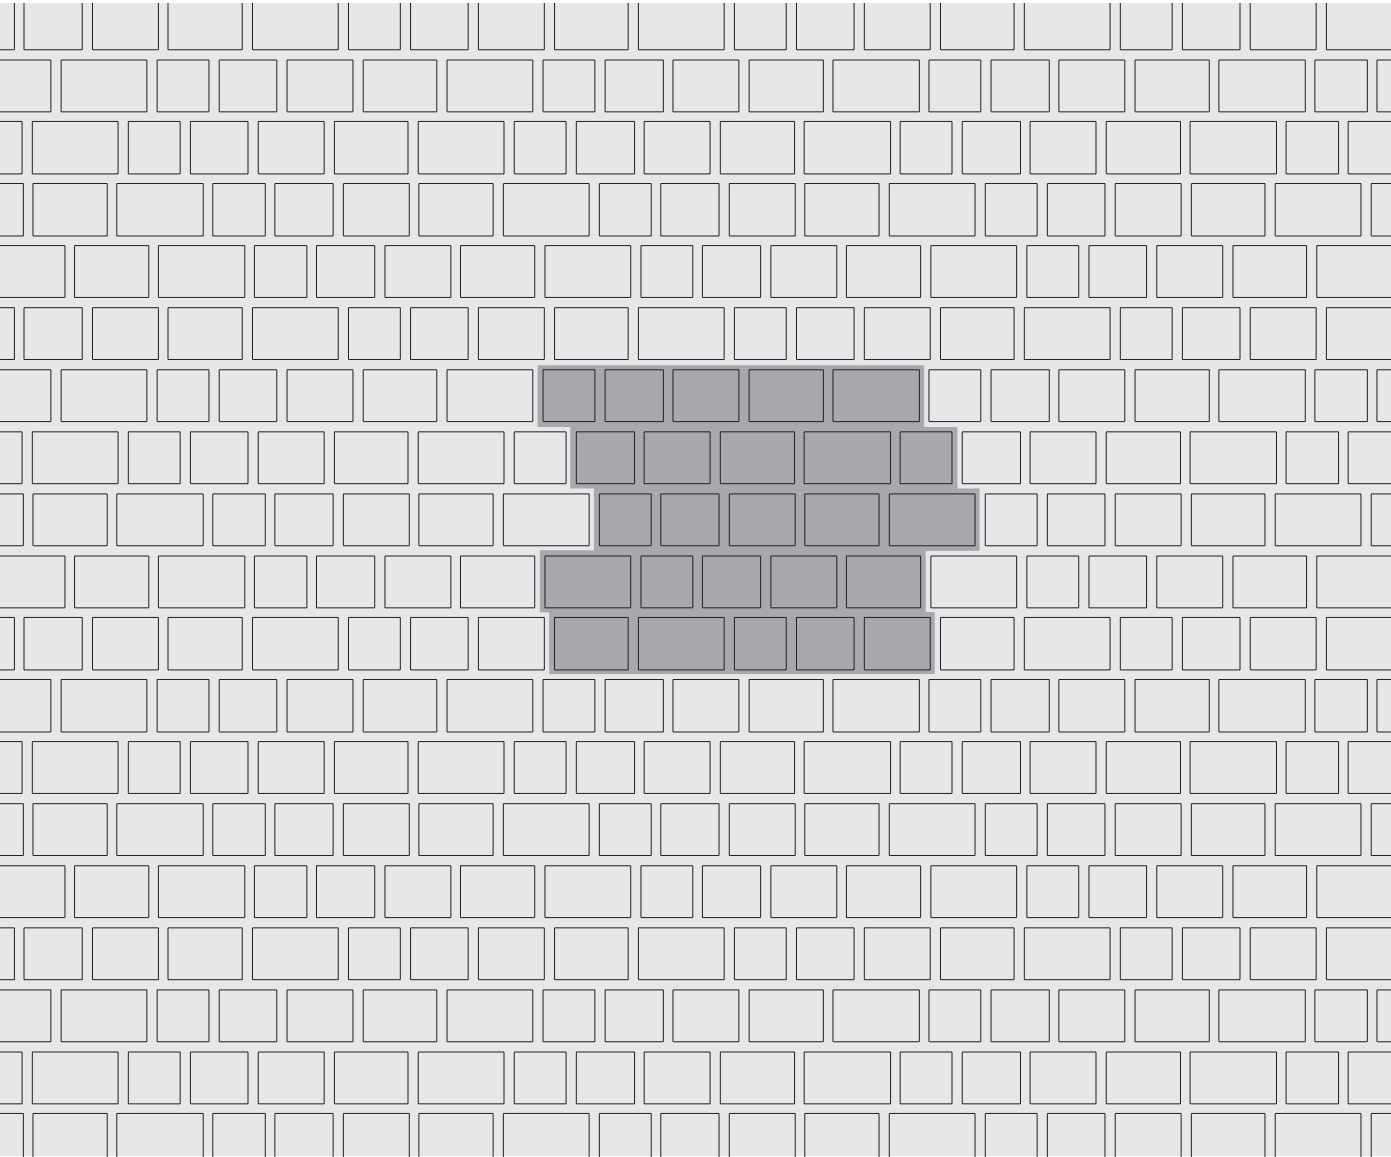

COURTSTONE®

PATTERN A

Random

Shaded area represents repeatable pattern.

NOTE: Some patterns may not necessarily reflect the percentages of stone sizes within a particular bundle configuration. In some cases you may have extras in one or more of the sizes. This must be accounted for in your planning and design.