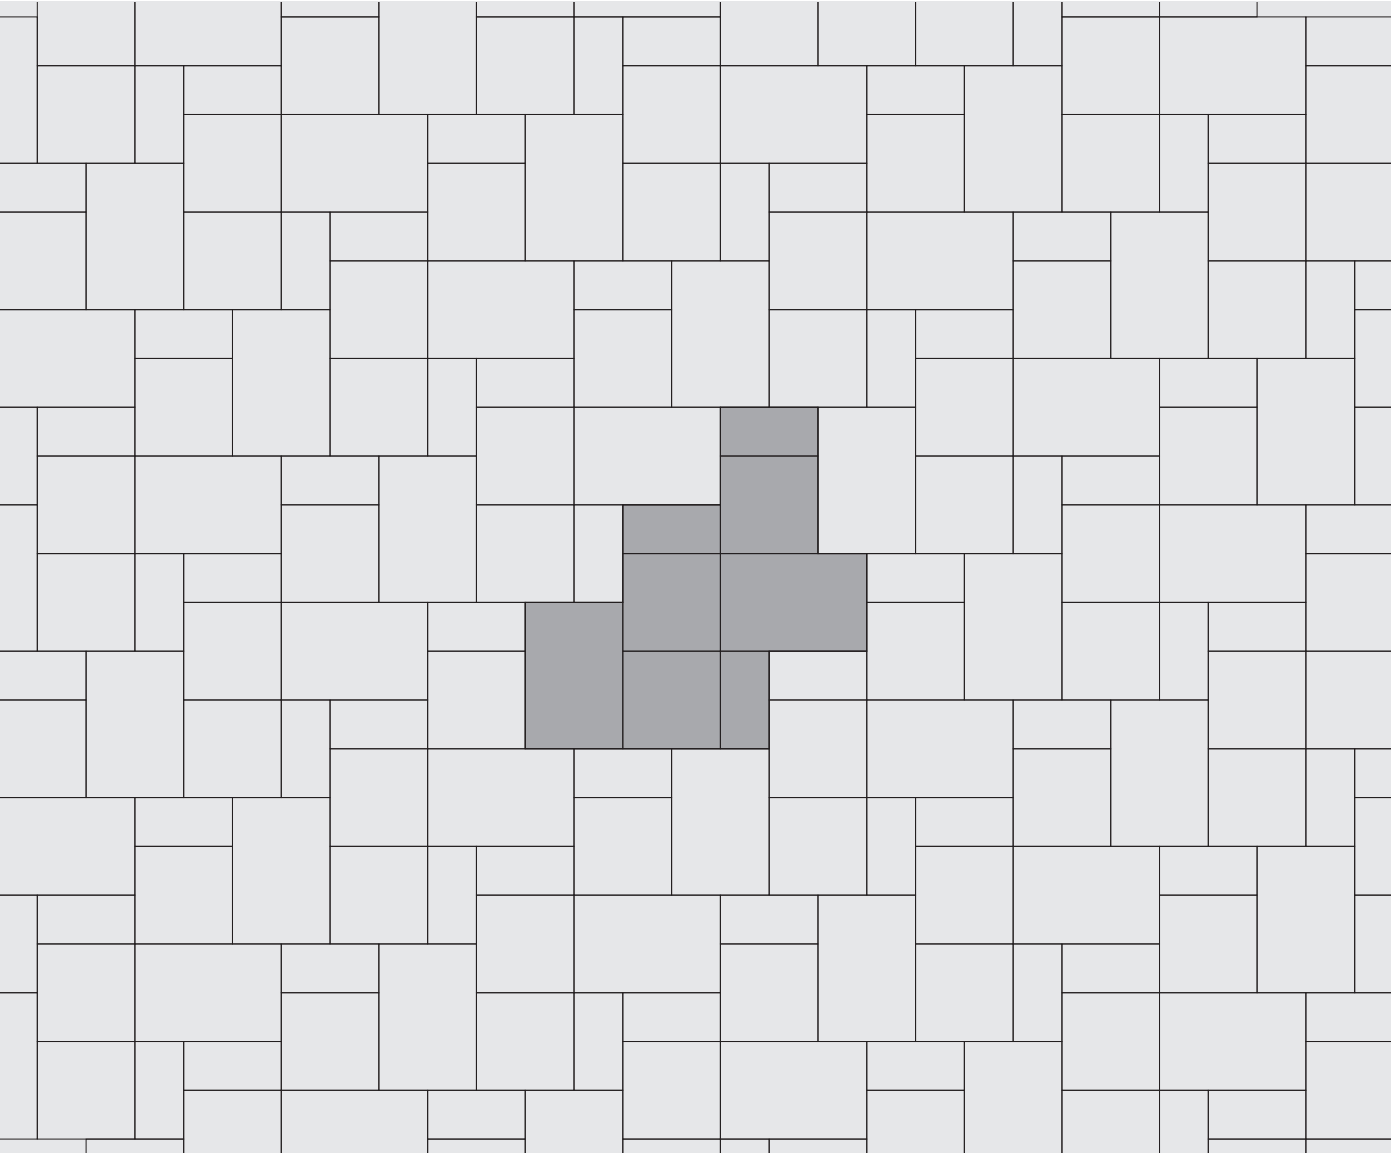

BEACON HILL™ Flagstone/Smooth

PATTERN A

Random

Shaded area represents repeatable pattern.

NOTE: Some patterns may not necessarily reflect the percentages of stone sizes within a particular bundle configuration. In some cases you may have extras in one or more of the sizes. This must be accounted for in your planning and design.