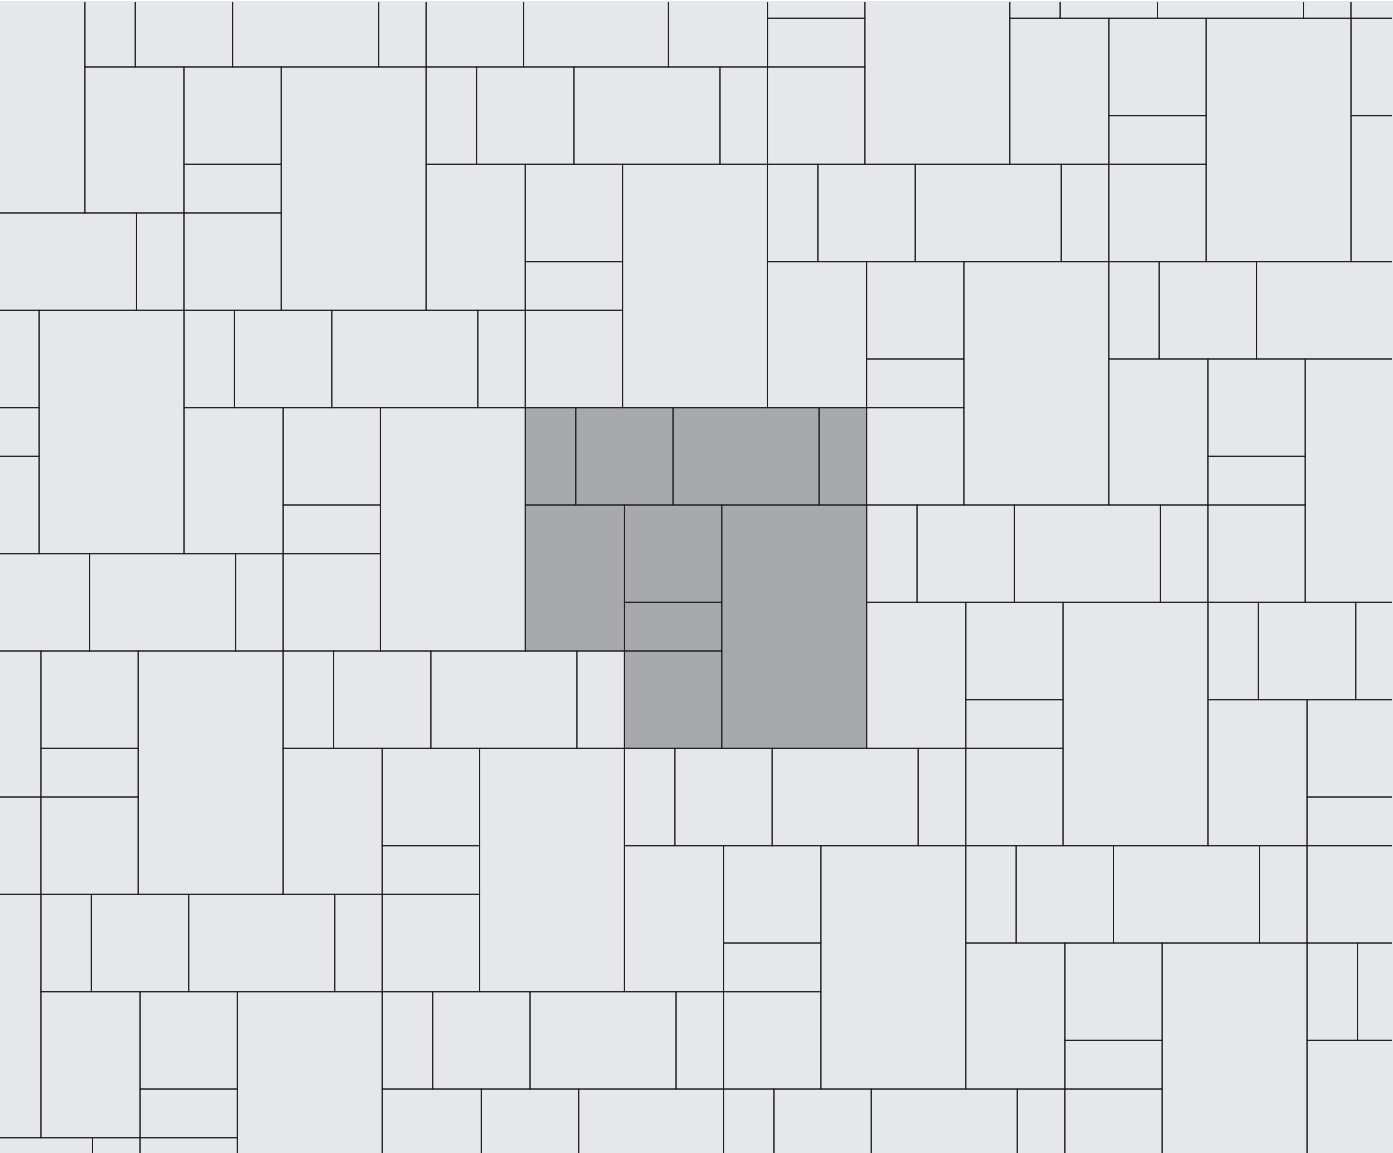

BEACON HILL™ Flagstone/Smooth

PATTERN C

67% Random 33% 21 x 35"

Shaded area represents repeatable pattern.

NOTE: Some patterns may not necessarily reflect the percentages of stone sizes within a particular bundle configuration. In some cases you may have extras in one or more of the sizes. This must be accounted for in your planning and design.