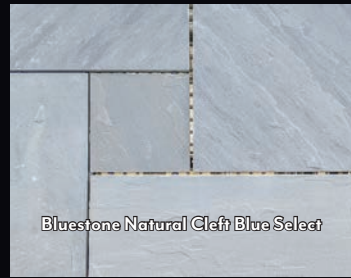

# FLAGSTONE

Arctic Natural Cleft

Eden Flagstone

# WALLSTONE

Eden Wallstone

Bluestone Range Cleft

# NATURAL PAVERS

Bluestone Thermal Range

Smoky Mountain Steps

Eden Rockfaced

Cambridge

2550 E Dempster Street  
Des Plaines, IL 60016  
847.299.8333

30560 N Russell Drive  
Volo, IL 60073  
815.363.4420

496 Old Skokie Highway  
Park City, IL 60085  
847.249.7670