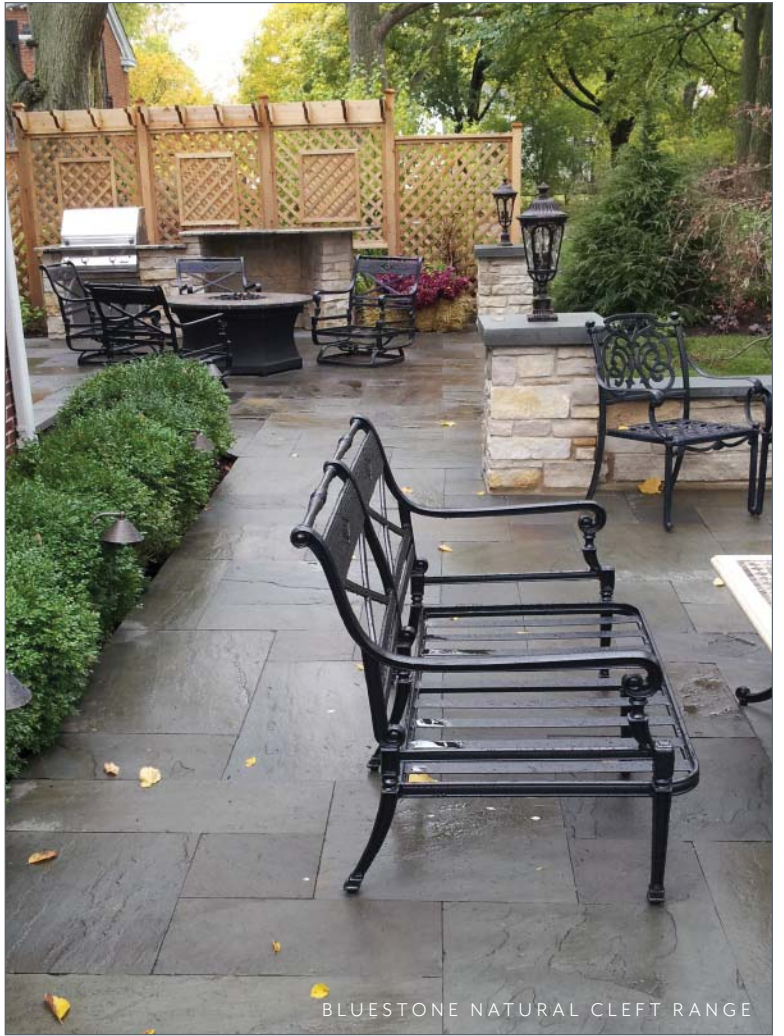

Timeless - structural integrity, diverse textures, and an earthy palette will transcend time

Beautiful - natural stone provides colors, depth and richness

Geniune - formed in nature by nature

Stone is a natural product. Variations in color and texture do occur, and often change (thankfully) and are part of what makes natural stone products so unique. Please use the photos in this booklet as a guide only. We cannot guarantee an exact match to any of the images contained herein.

**BLUESTONE
NATURAL CLEFT
RANGE**

BLUESTONE NATURAL CLEFT RANGE

BLUESTONE NATURAL CLEFT RANGE

BLUESTONE NATURAL CLEFT RANGE

BLUESTONE NATURAL CLEFT RANGE

BLUESTONE NATURAL CLEFT BLUE

BLUESTONE NATURAL CLEFT RANGE PLANK