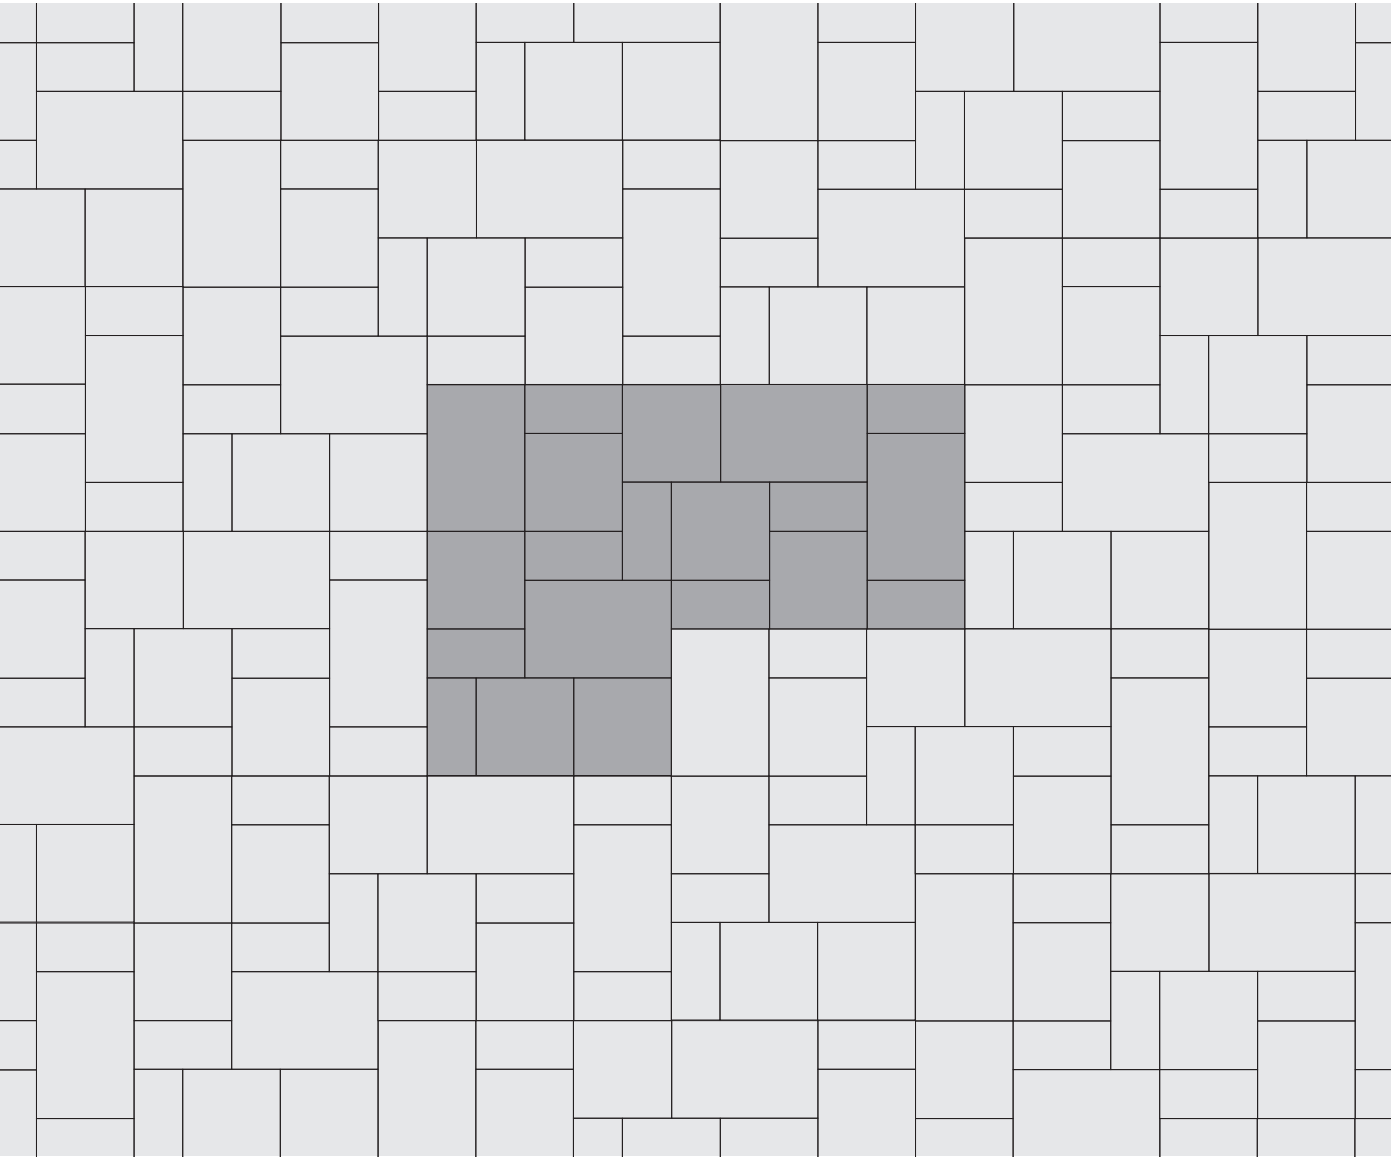

WESTPORT™

PATTERN A

Random

Shaded area represents repeatable pattern.

NOTE: Some patterns may not necessarily reflect the percentages of stone sizes within a particular bundle configuration. In some cases you may have extras in one or more of the sizes. This must be accounted for in your planning and design.