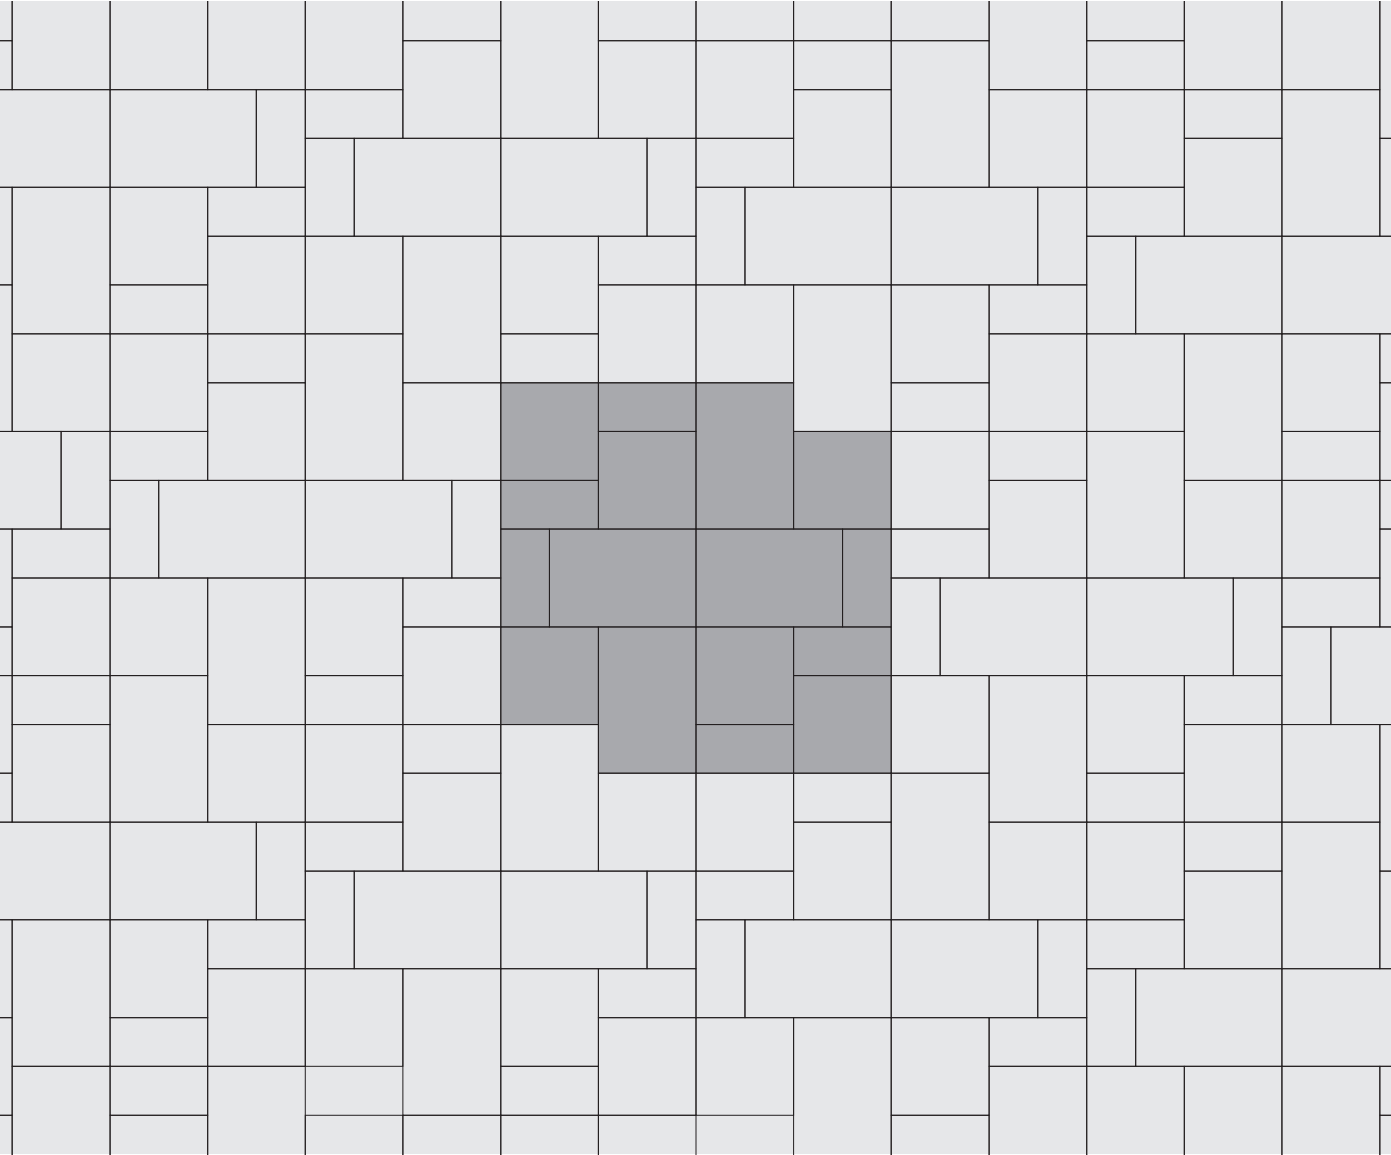

WESTPORT™

PATTERN B

Random

Shaded area represents repeatable pattern.

NOTE: Some patterns may not necessarily reflect the percentages of stone sizes within a particular bundle configuration. In some cases you may have extras in one or more of the sizes. This must be accounted for in your planning and design.